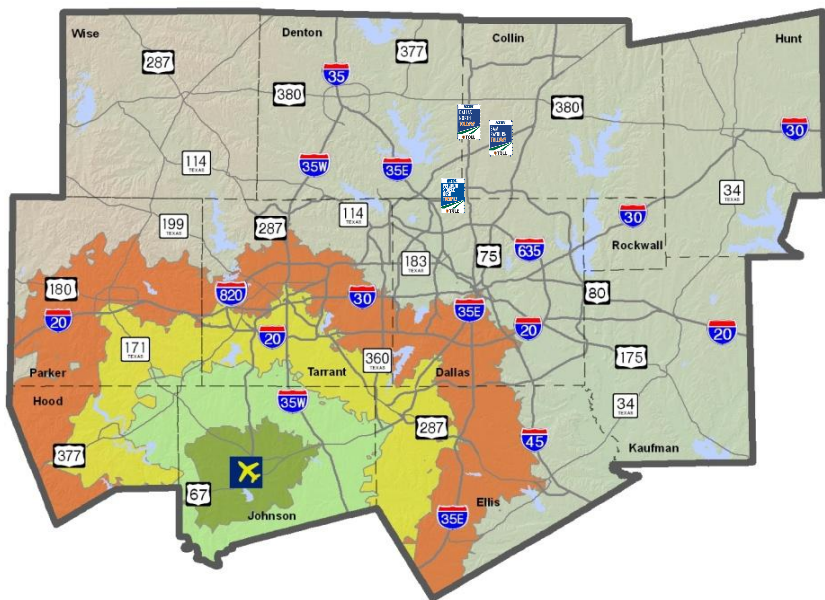

Travel Time Contours: Cleburne Muni

Current Year

2035

Legend

Travel Times to Airport

- Up to 15 minutes
- Up to 30 Minutes
- Up to 45 minutes
- Up to 60 minutes

— Major Roads in MPA