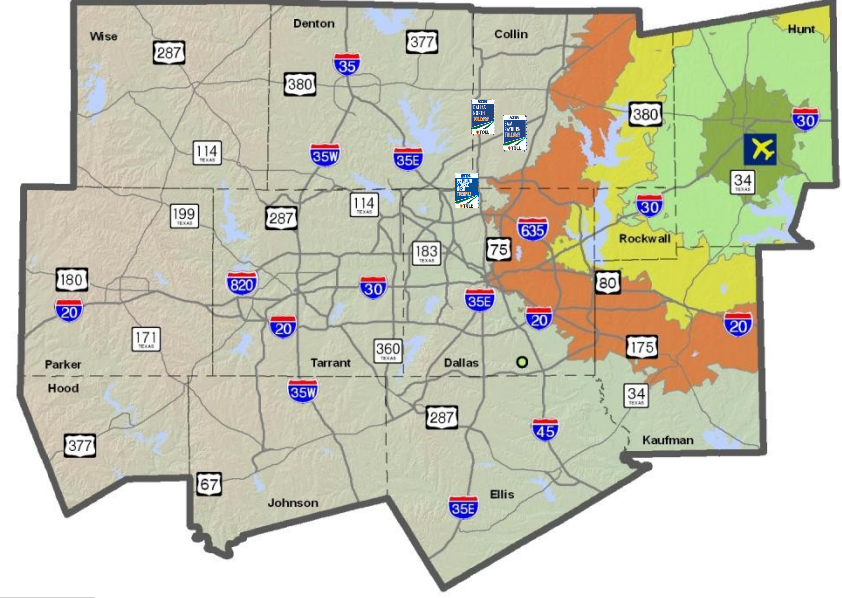

Fort Worth CBD

Dallas CBD

Miles

Based on average PM peak period travel times.

Travel Time Contours: Majors

Current Year

2035

Legend