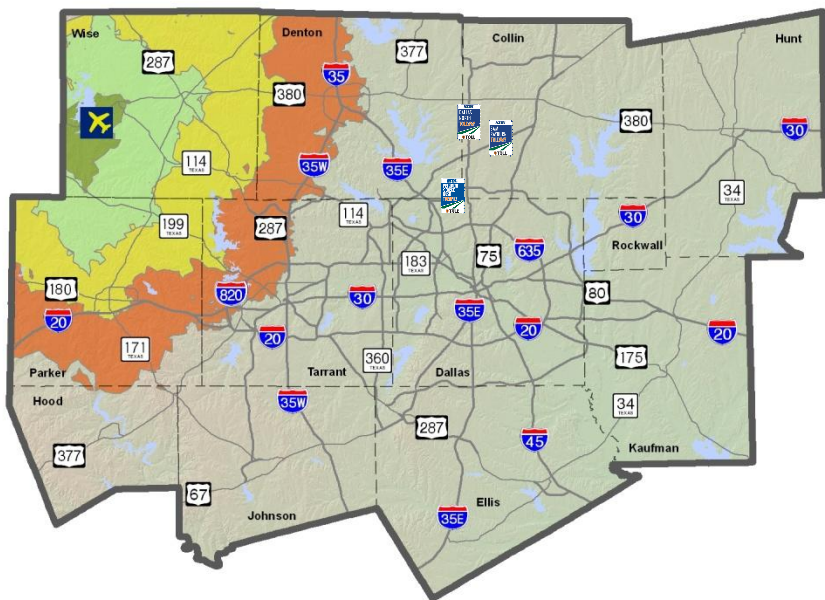

Travel Time Contours: Bridgeport Muni

Current Year

2035