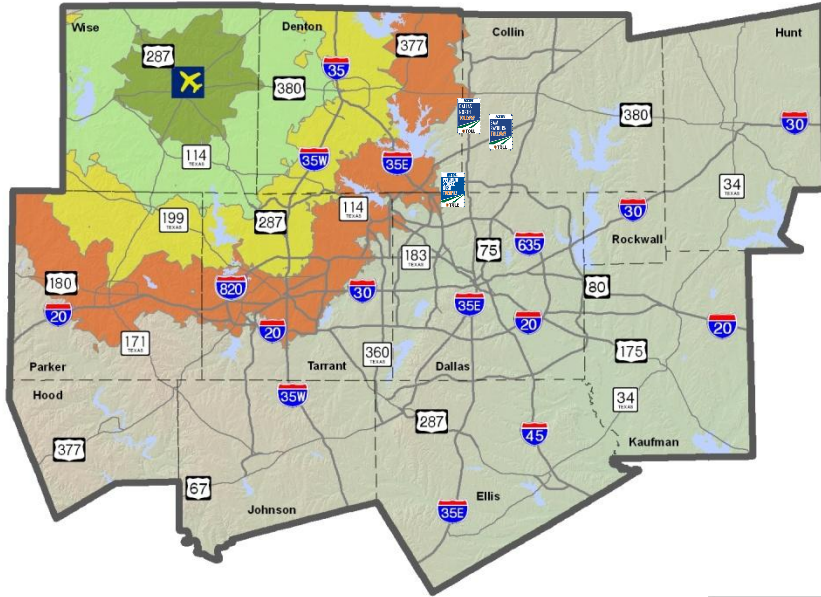

Travel Time Contours: Decatur Muni

Current Year

2035

Legend

Travel Times to Airport

- Up to 15 minutes
- Up to 30 Minutes
- Up to 45 minutes
- Up to 60 minutes

— Major Roads in MPA