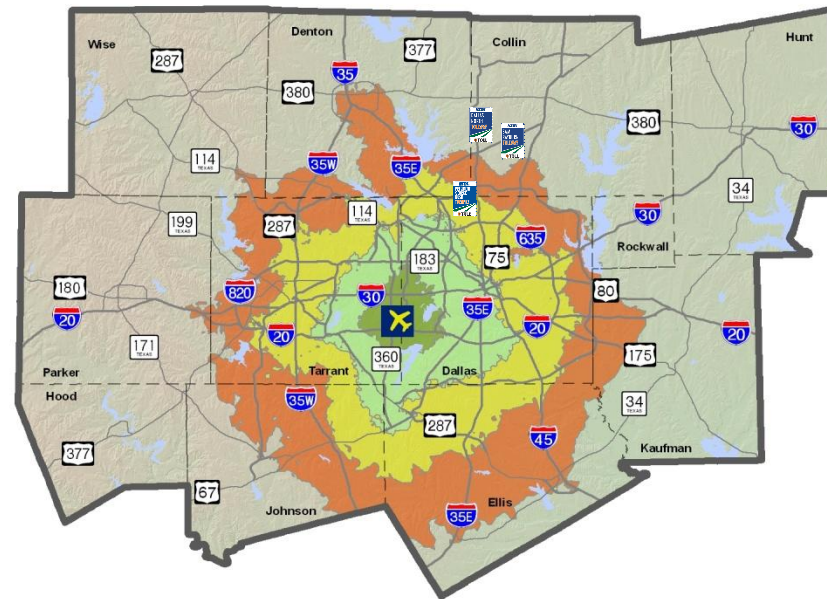

Travel Time Contours: Grand Prairie Muni

Current Year

2035

Legend

Travel Times to Airport

- Up to 15 minutes
- Up to 30 Minutes
- Up to 45 minutes
- Up to 60 minutes

— Major Roads in MPA