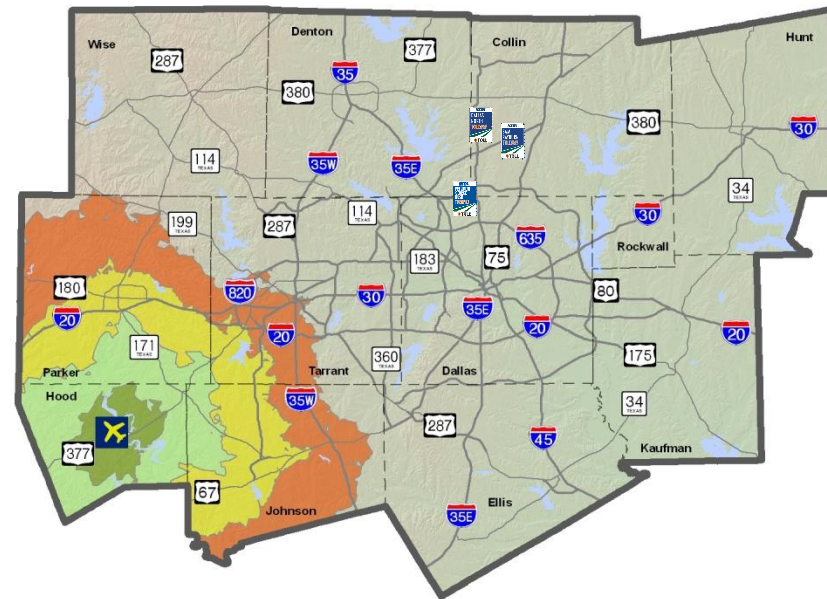

Fort Worth CBD

Dallas CBD

Miles

Based on average PM peak period travel times.

Travel Time Contours: Granbury Muni

Current Year

2035

Legend