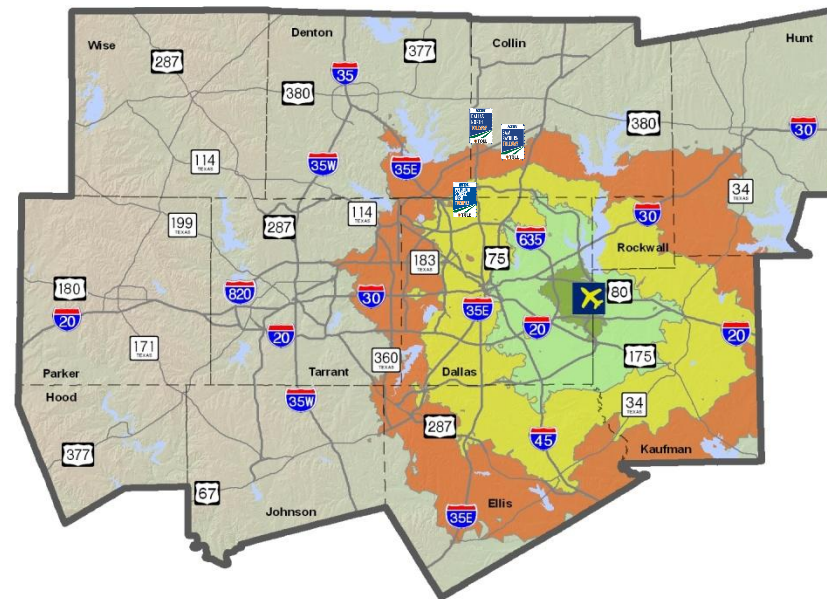

Travel Time Contours: Mesquite Metro

Current Year

2035

Legend

Travel Times to Airport

- Up to 15 minutes
- Up to 30 Minutes
- Up to 45 minutes
- Up to 60 minutes

— Major Roads in MPA