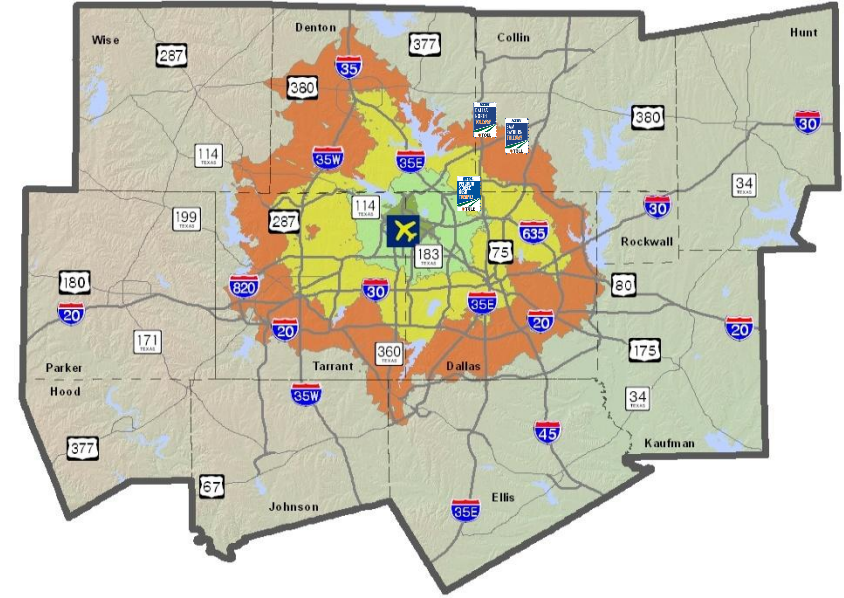

Dallas CBD

Fort Worth CBD

Dallas CBD

Miles

Based on average PM peak period travel times.

Travel Time Contours: DFW International

Current Year

2035