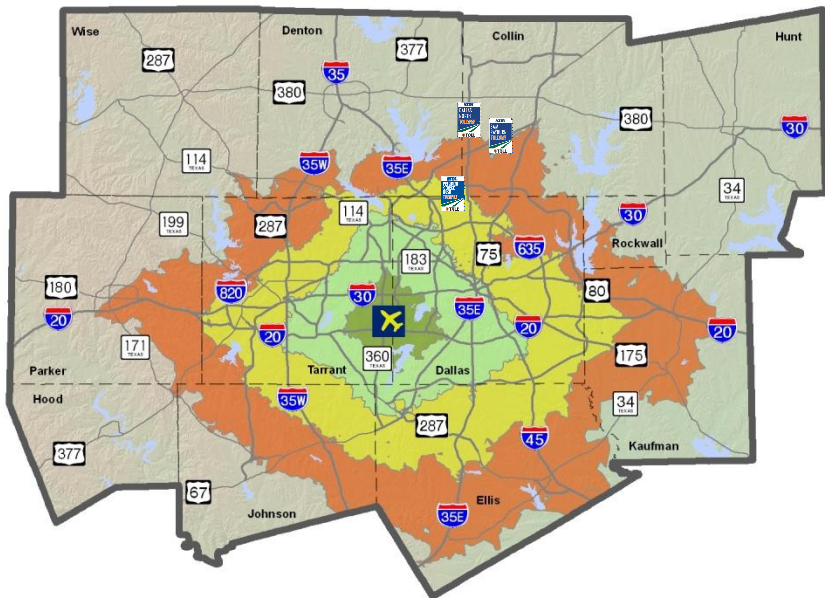

Travel Time Contours: Grand Prairie Muni

Current Year

2035

Legend

Travel Times to Airport

- Up to 15 minutes
- Up to 30 Minutes
- Up to 45 minutes
- Up to 60 minutes

— Major Roads in MPA