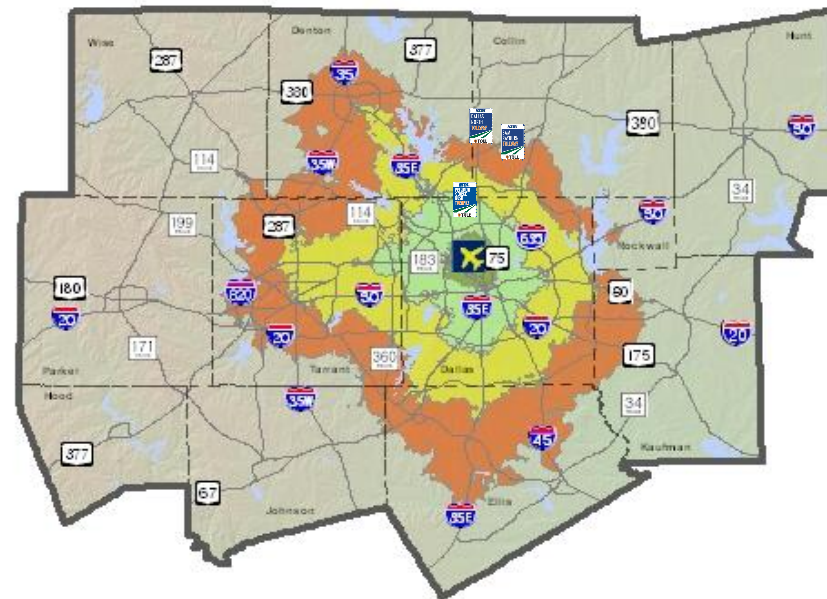

Travel Time Contours: Dallas Love Field

Current Year

2035