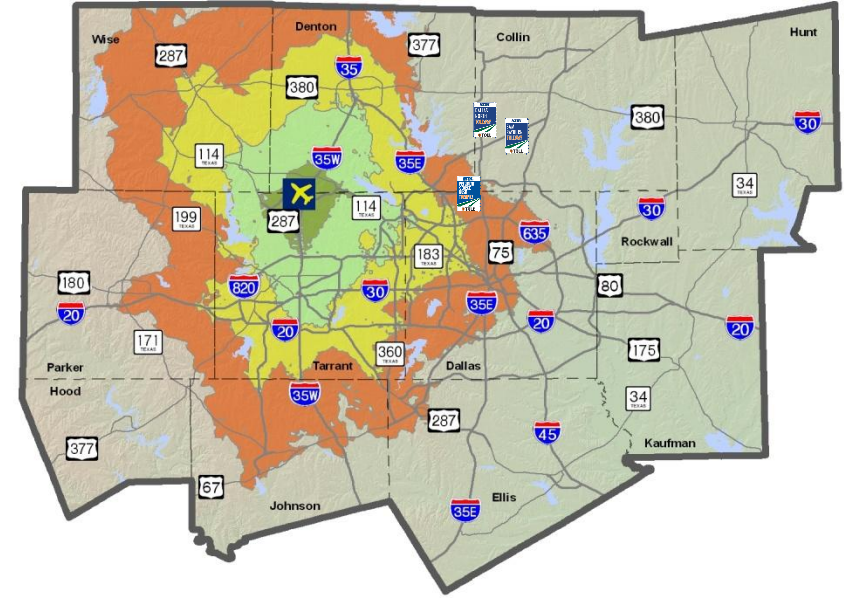

Travel Time Contours: Fort Worth Alliance

Current Year

2035

Legend

Travel Times to Airport

- Up to 15 minutes
- Up to 30 Minutes
- Up to 45 minutes
- Up to 60 minutes

— Major Roads in MPA