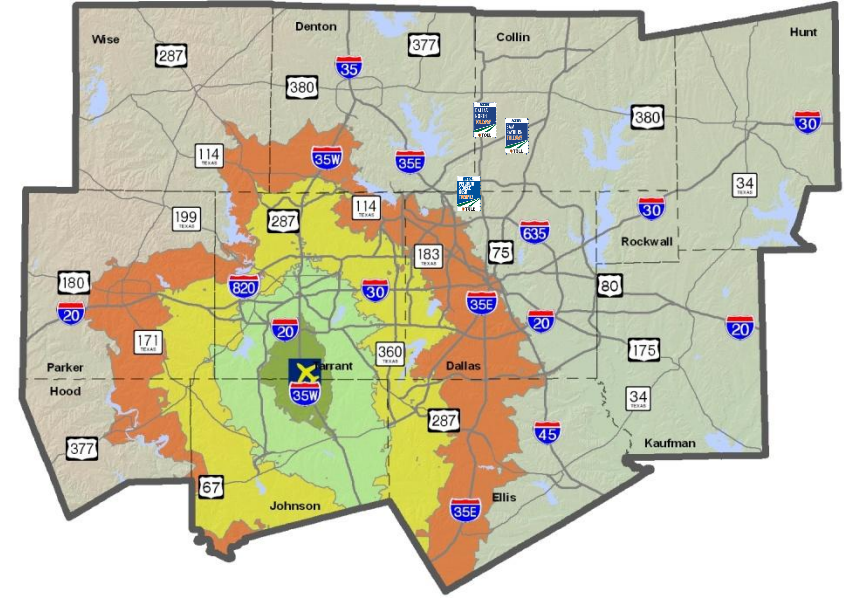

Travel Time Contours: Fort Worth Spinks

Current Year

2035

Legend

Travel Times to Airport

- Up to 15 minutes
- Up to 30 Minutes
- Up to 45 minutes
- Up to 60 minutes

— Major Roads in MPA