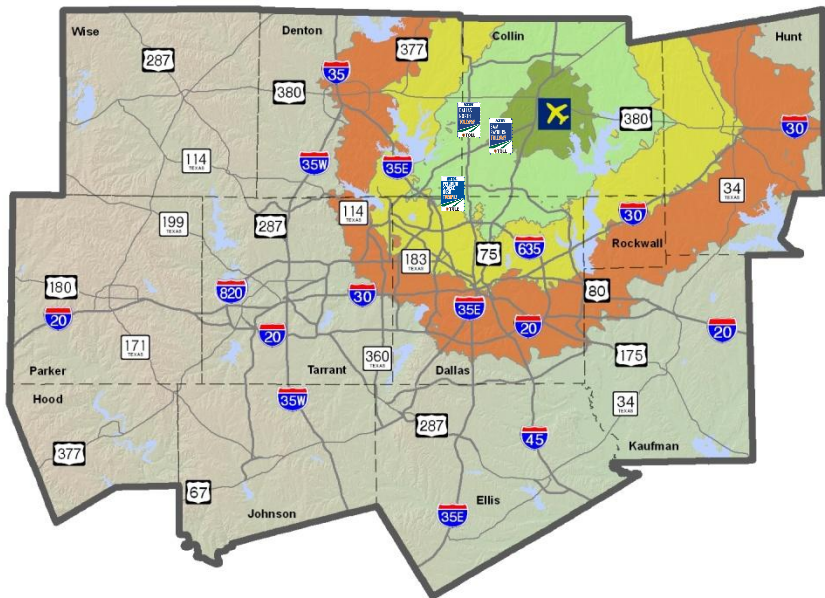

Dallas CBD

Miles

Based on average PM peak period travel times.

Travel Time Contours: Collin County Regional

Current Year

2035

Legend

Travel Times to Airport