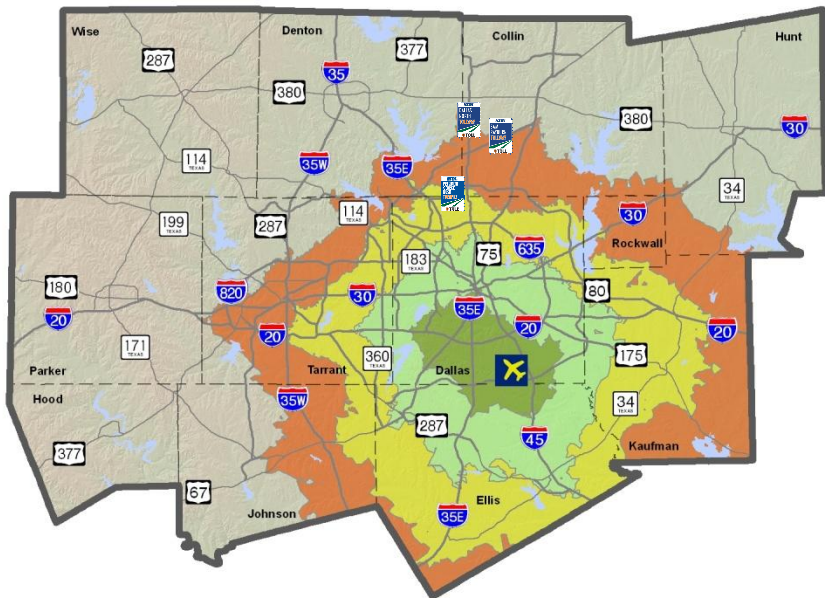

Travel Time Contours: Lancaster

Current Year

2035

Legend

Travel Times to Airport

- Up to 15 minutes
- Up to 30 Minutes
- Up to 45 minutes
- Up to 60 minutes

— Major Roads in MPA