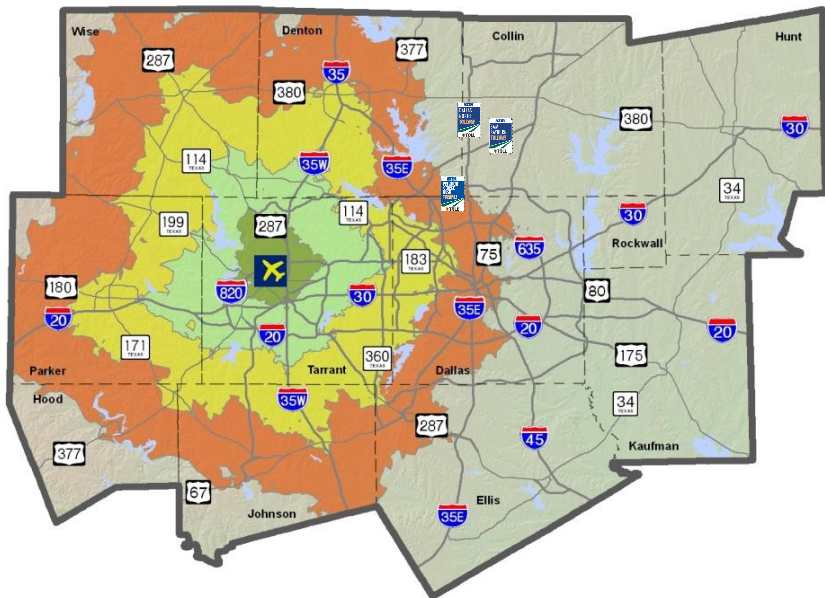

Dallas CBD

Miles

Travel Time Contours: Fort Worth Meacham

Current Year

2035

Legend

Travel Times to Airport

- Up to 15 minutes
- Up to 30 Minutes
- Up to 45 minutes
- Up to 60 minutes