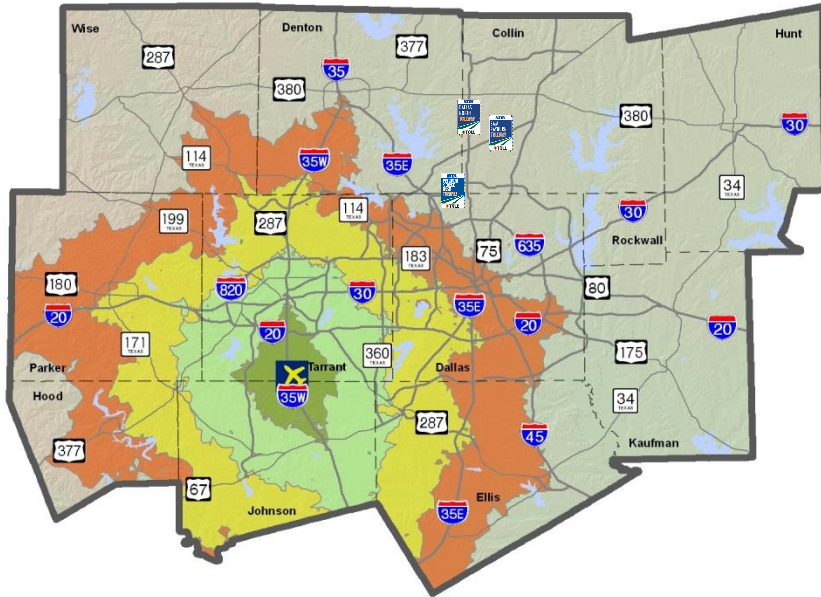

Travel Time Contours: Fort Worth Spinks

Current Year

2035

Legend

Travel Times to Airport

- Up to 15 minutes
- Up to 30 Minutes
- Up to 45 minutes
- Up to 60 minutes

— Major Roads in MPA