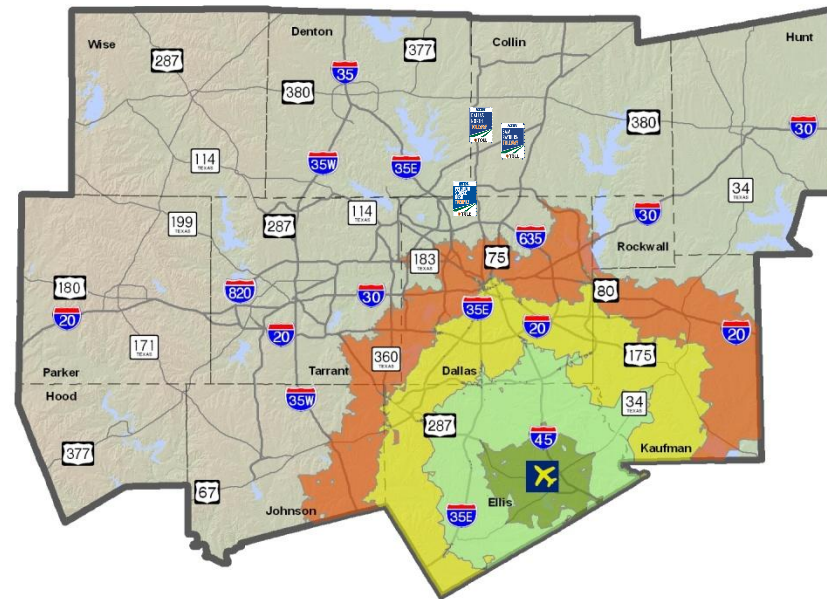

Travel Time Contours: Ennis Muni

Current Year

2035