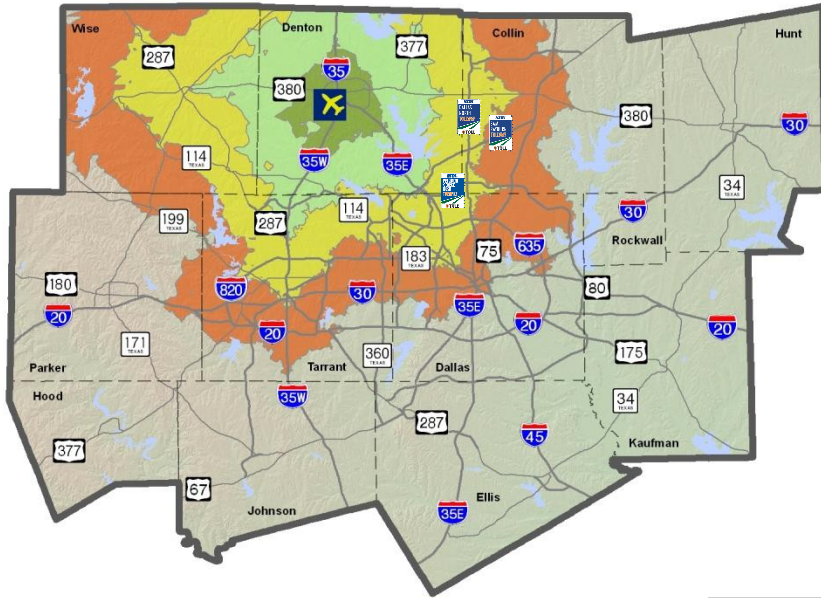

Travel Time Contours: Denton Muni

Current Year

2035