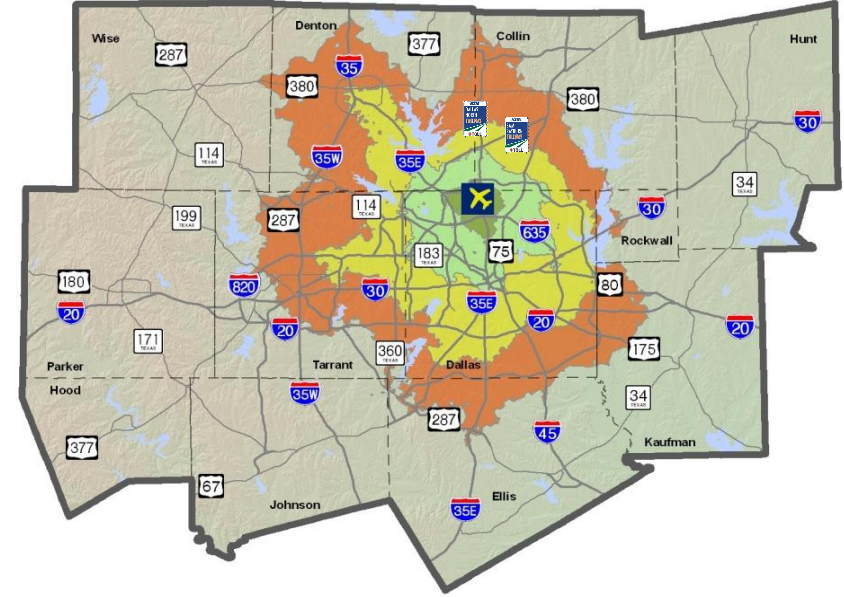

Travel Time Contours: Addison

Current Year

2035