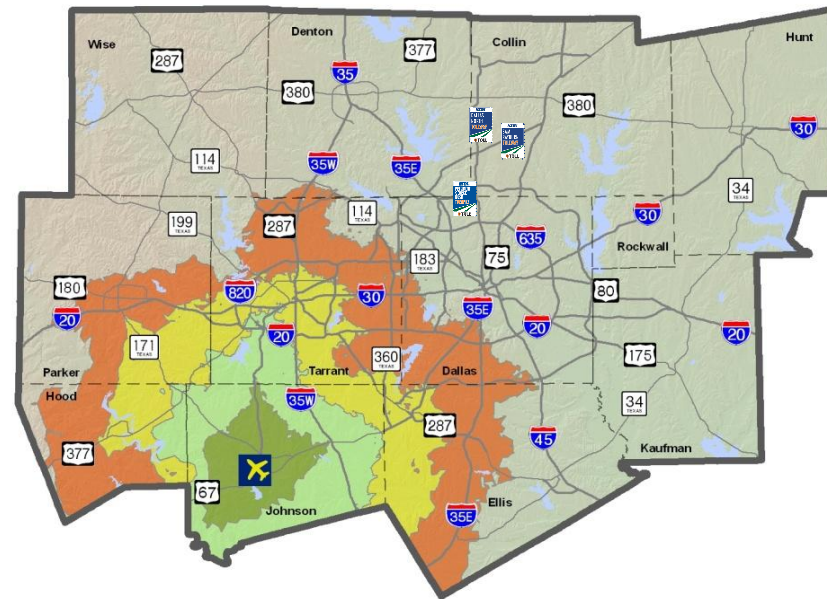

Travel Time Contours: Cleburne Muni

Current Year

2035

Legend

Travel Times to Airport

- Up to 15 minutes
- Up to 30 Minutes
- Up to 45 minutes
- Up to 60 minutes

— Major Roads in MPA