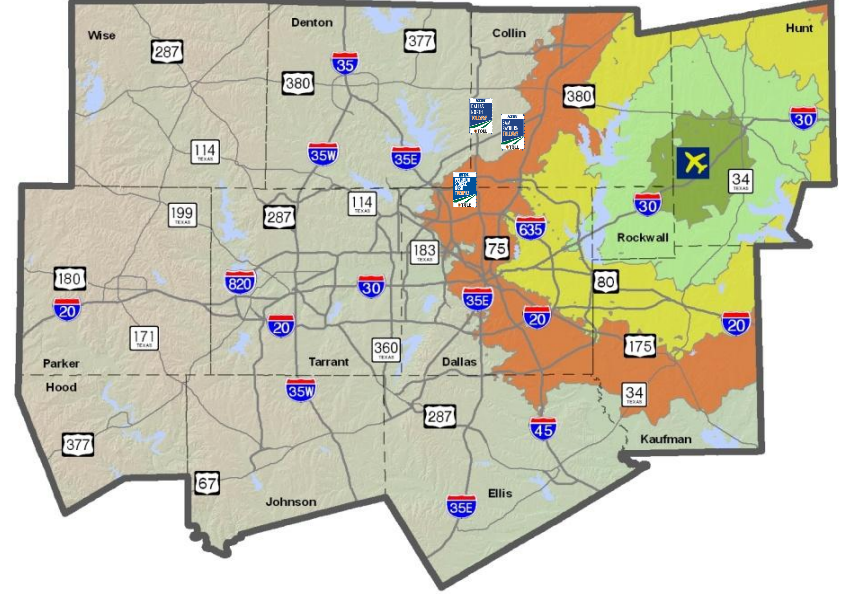

Dallas CBD

Fort Worth CBD

Dallas CBD

Travel Time Contours: Caddo Mills Muni

Current Year

2035

Legend

Travel Times to Airport