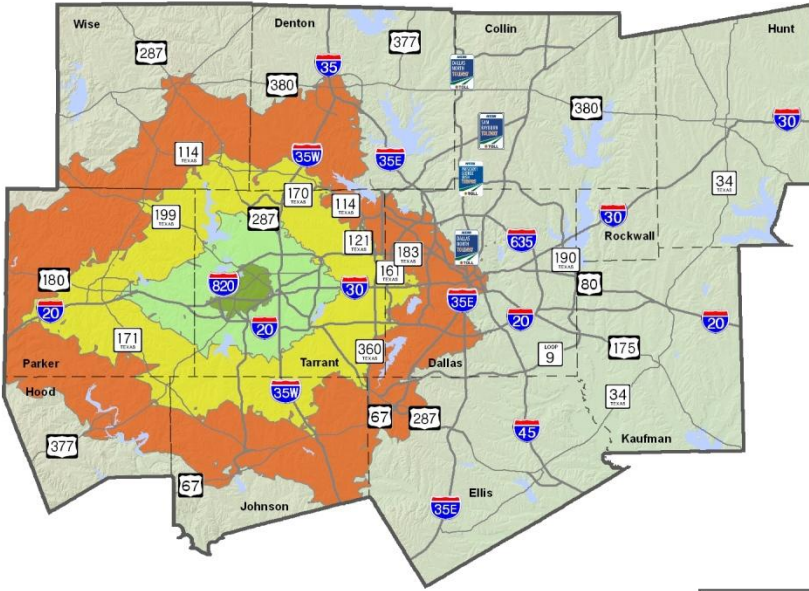

Travel Time Contours: NAS Fort Worth JRB

Current Year

2035