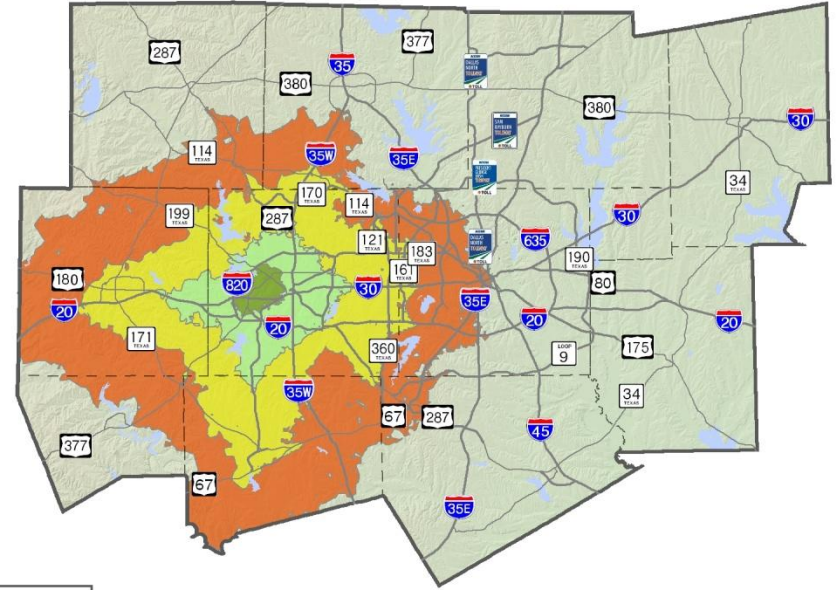

Travel Time Contours: NAS Fort Worth JRB

Current Year

2035