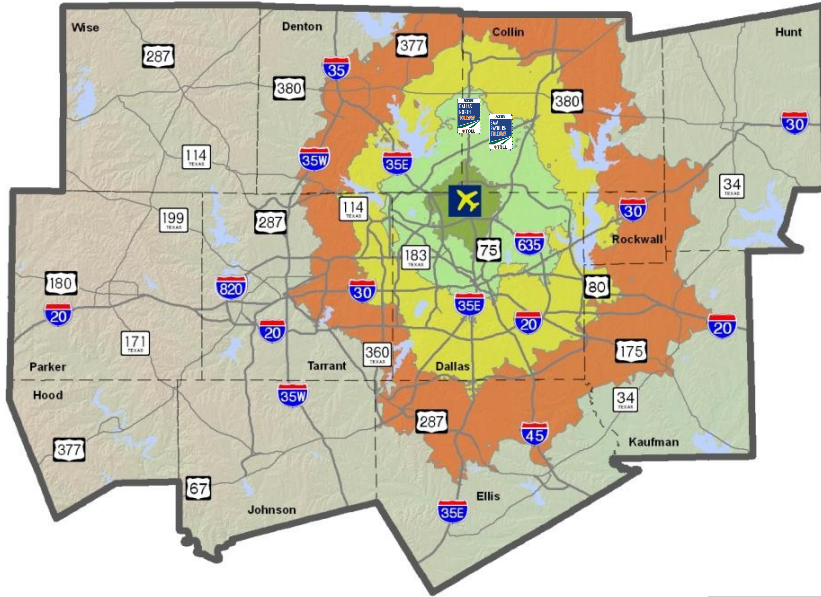

Travel Time Contours: Addison

Current Year

2035