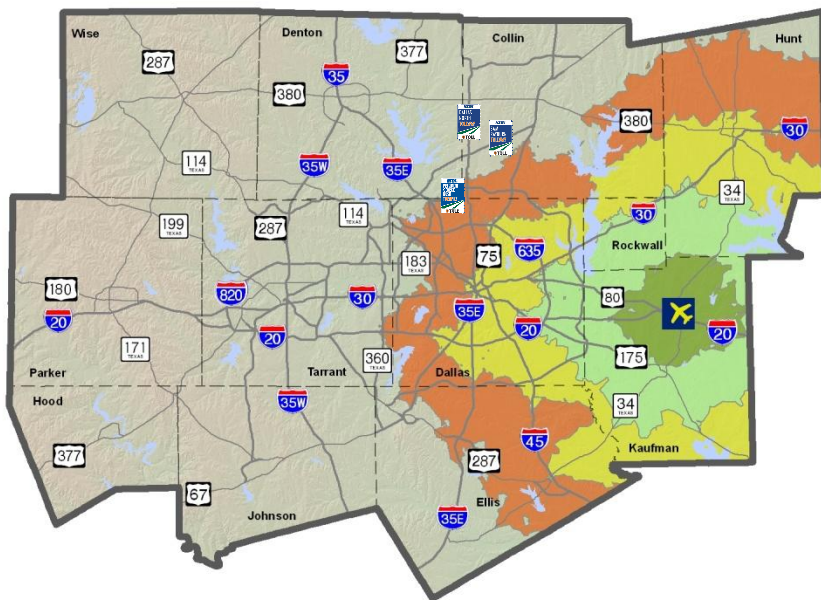

Fort Worth CBD

Dallas CBD

Miles

Based on average PM peak period travel times.

Travel Time Contours: Terrell Muni

Current Year

2035

Legend