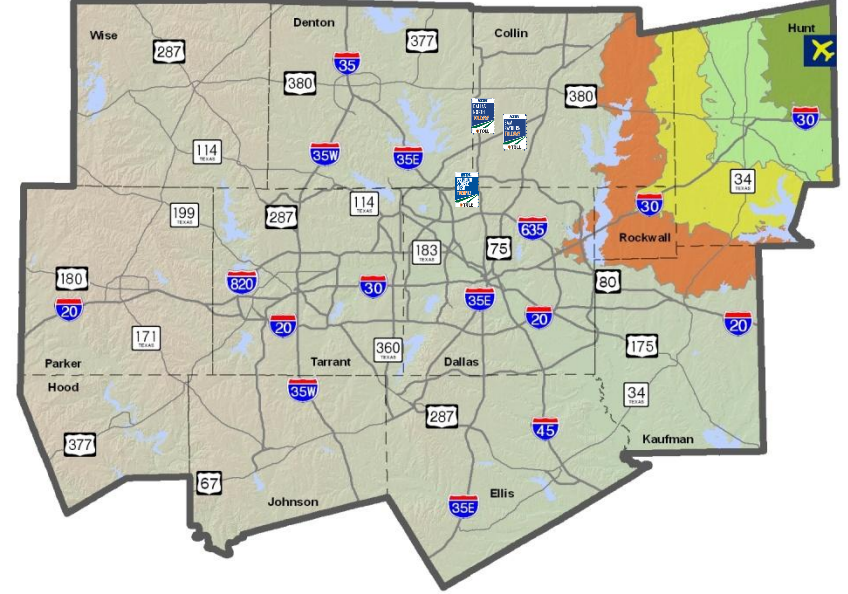

Travel Time Contours: Commerce Muni

Current Year

2035