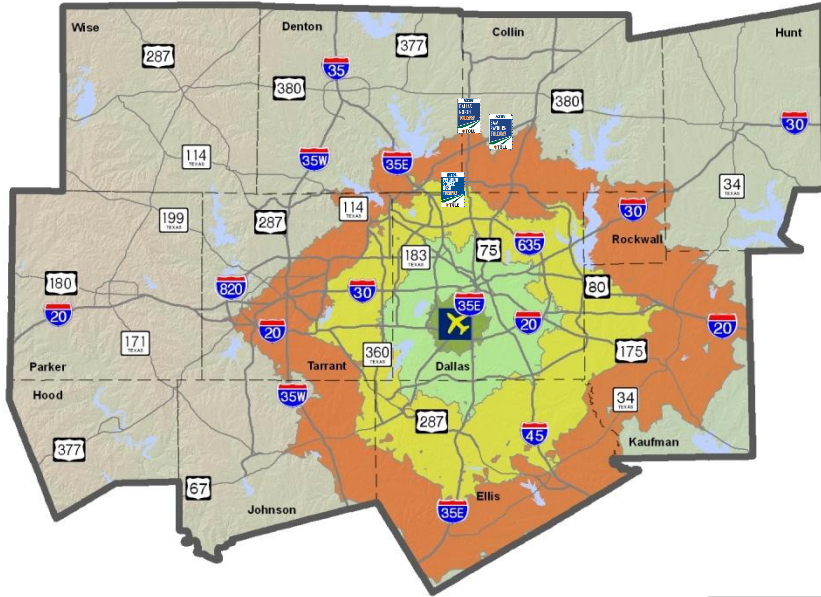

Travel Time Contours: Dallas Executive

Current Year