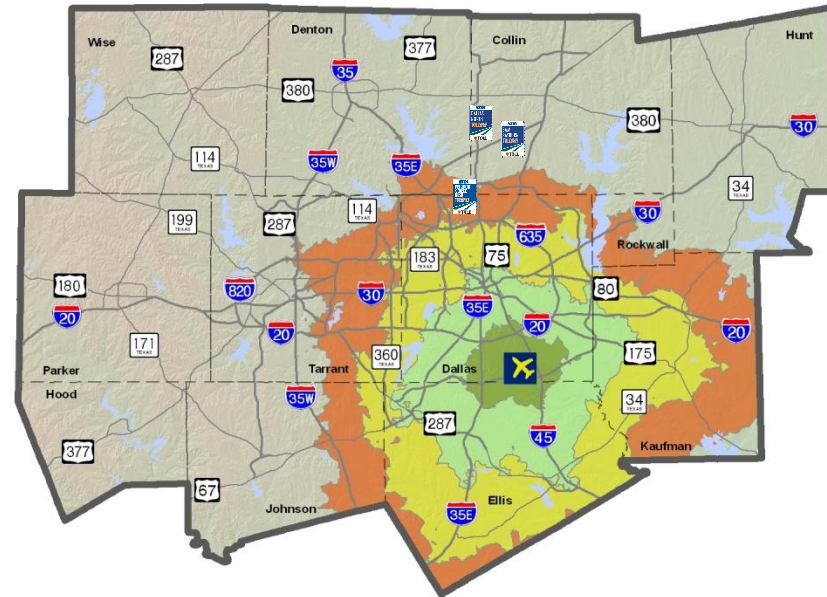

Travel Time Contours: Lancaster

Current Year

2035

Legend

Travel Times to Airport

- Up to 15 minutes
- Up to 30 Minutes
- Up to 45 minutes
- Up to 60 minutes

— Major Roads in MPA