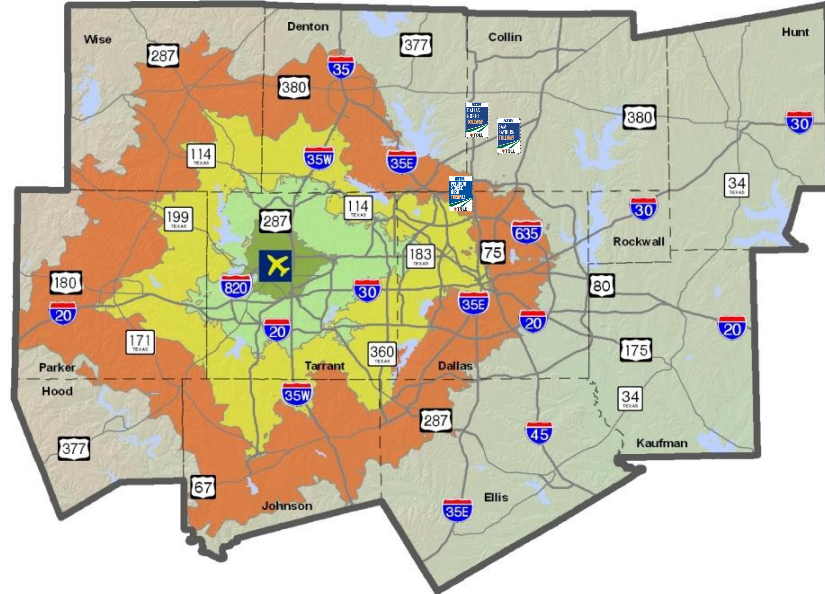

Dallas CBD

Miles

Travel Time Contours: Fort Worth Meacham

Current Year

2035

Legend

Travel Times to Airport

- Up to 15 minutes
- Up to 30 Minutes
- Up to 45 minutes
- Up to 60 minutes

— Major Roads in MPA

Fort Worth CBD

Dallas CBD

Fort Worth CBD

Dallas CBD

Miles

Based on average PM peak period travel times.

Travel Time Contours: Fort Worth Spinks