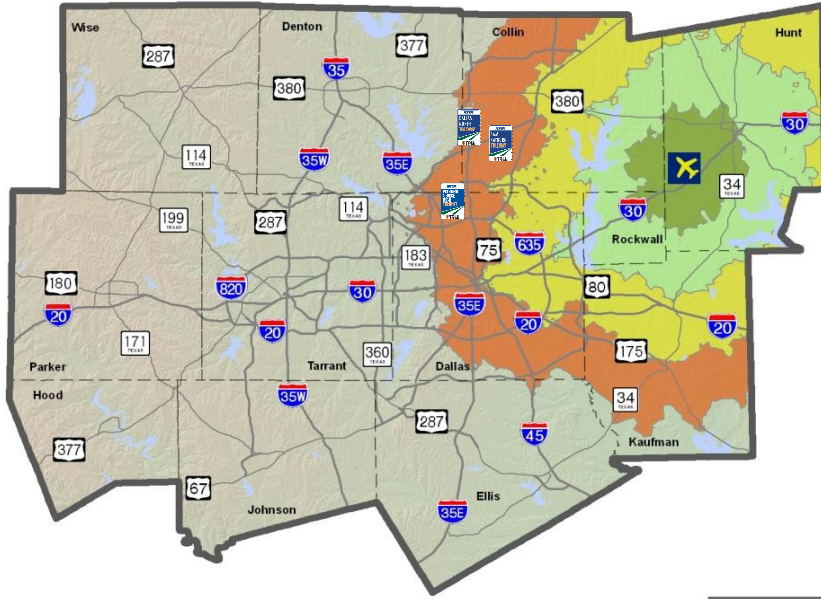

Dallas CBD

Fort Worth CBD

Dallas CBD

Travel Time Contours: Caddo Mills Muni

Current Year

2035

Legend

Travel Times to Airport