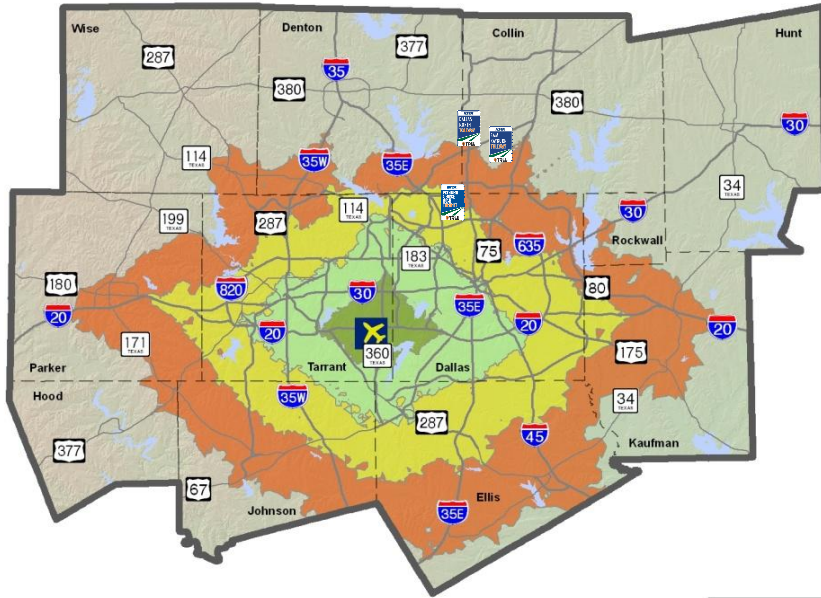

Dallas CBD

Fort Worth CBD

Dallas CBD

Travel Time Contours: Arlington Muni

Current Year

2035

Legend

Travel Times to Airport

- Up to 15 minutes
- Up to 30 Minutes
- Up to 45 minutes
- Up to 60 minutes

— Major Roads in MPA

Fort Worth CBD

Dallas CBD

Fort Worth CBD

Dallas CBD

Miles

Based on average PM peak period travel times.