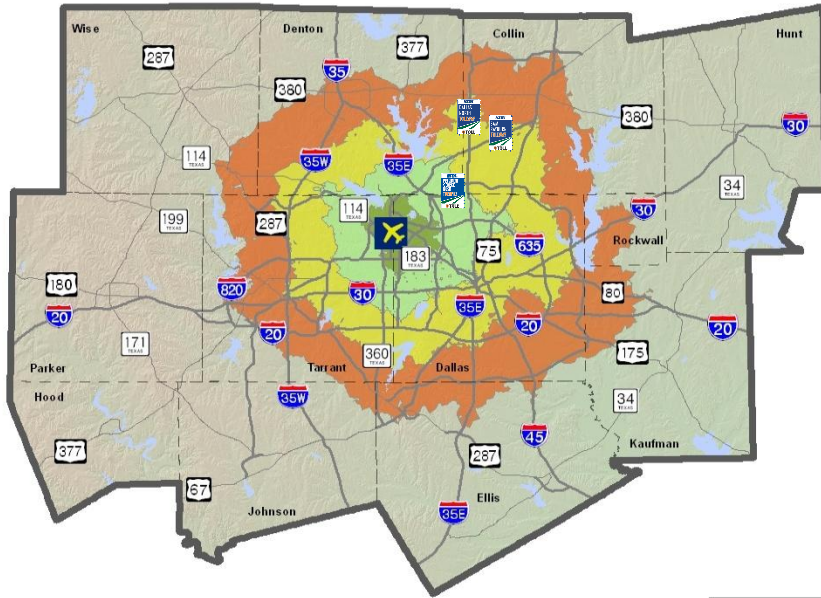

Dallas CBD

Fort Worth CBD

Dallas CBD

Miles

Based on average PM peak period travel times.

Travel Time Contours: DFW International

Current Year

2035