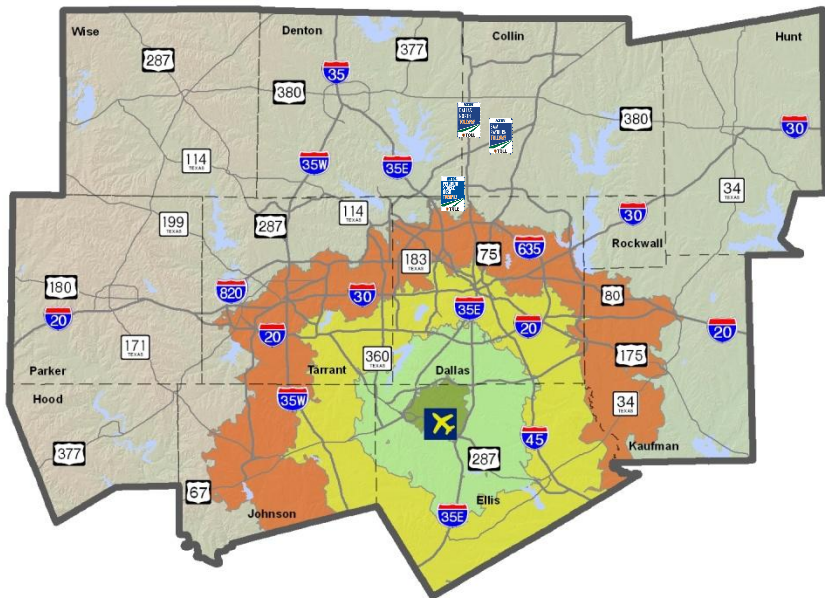

Fort Worth CBD

Dallas CBD

Miles

Based on average PM peak period travel times.

Travel Time Contours: Mid-way Regional

Current Year

2035

Legend