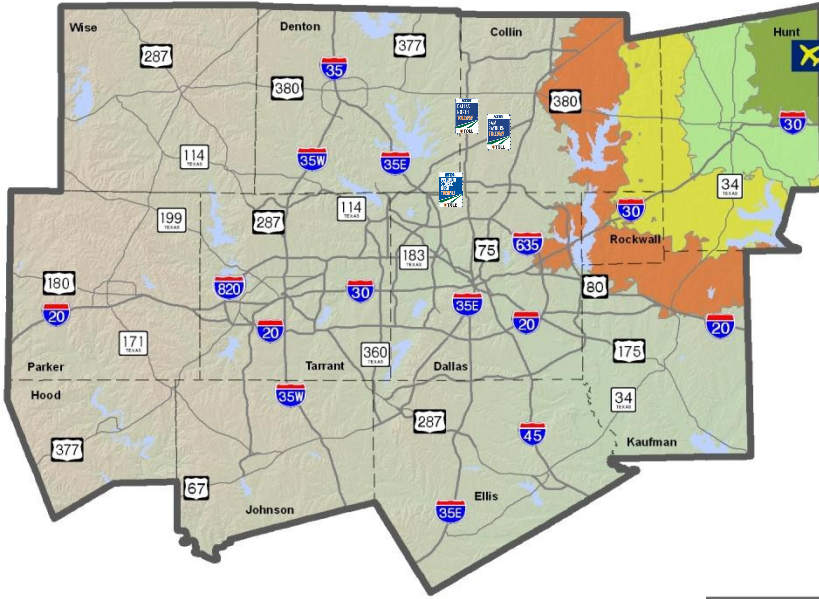

Travel Time Contours: Commerce Muni

Current Year

2035