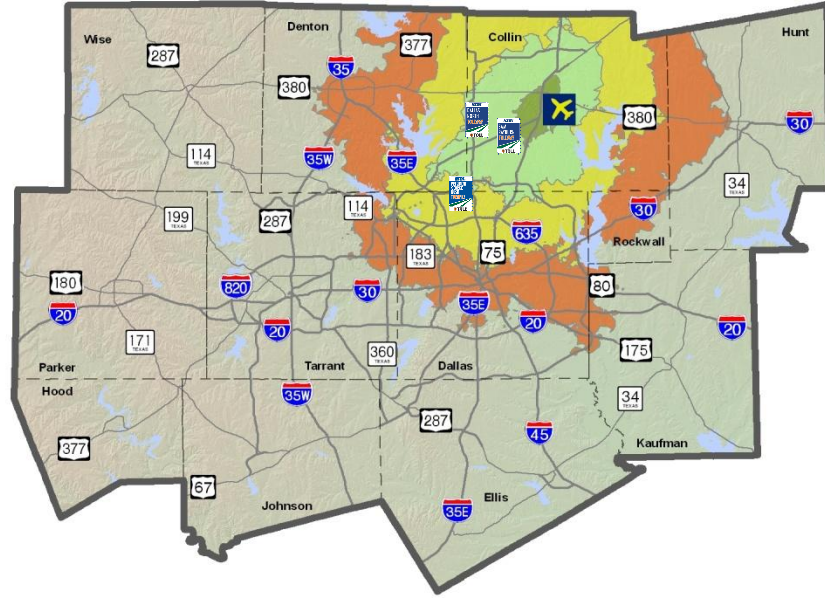

Dallas CBD

Miles

Based on average PM peak period travel times.

Travel Time Contours: Collin County Regional

Current Year

2035

Legend

Travel Times to Airport