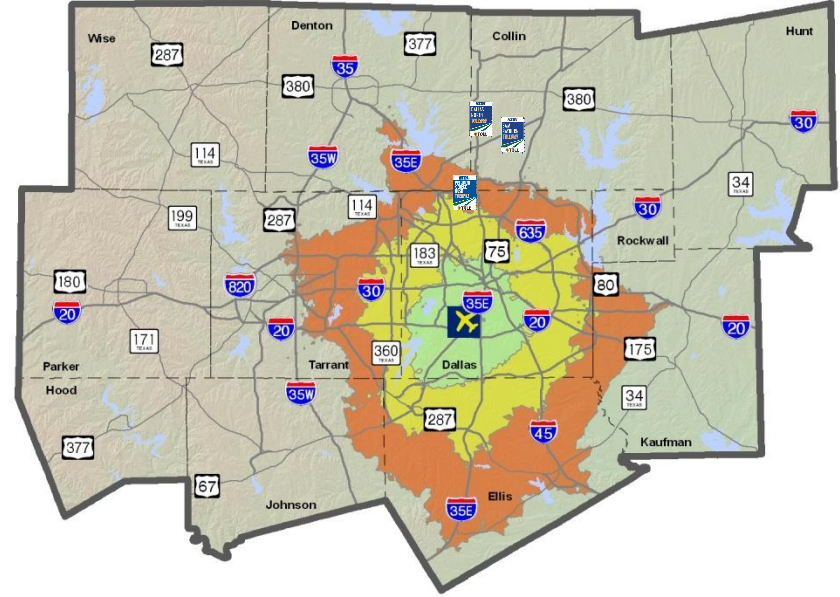

2035

Legend

Travel Times to Airport

- Up to 15 minutes
- Up to 30 Minutes
- Up to 45 minutes
- Up to 60 minutes

— Major Roads in MPA