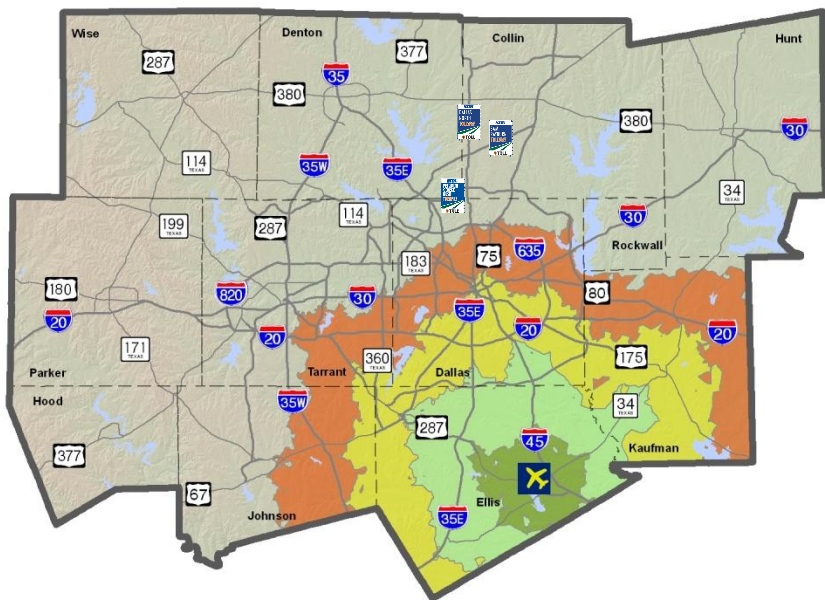

Travel Time Contours: Ennis Muni

Current Year

2035