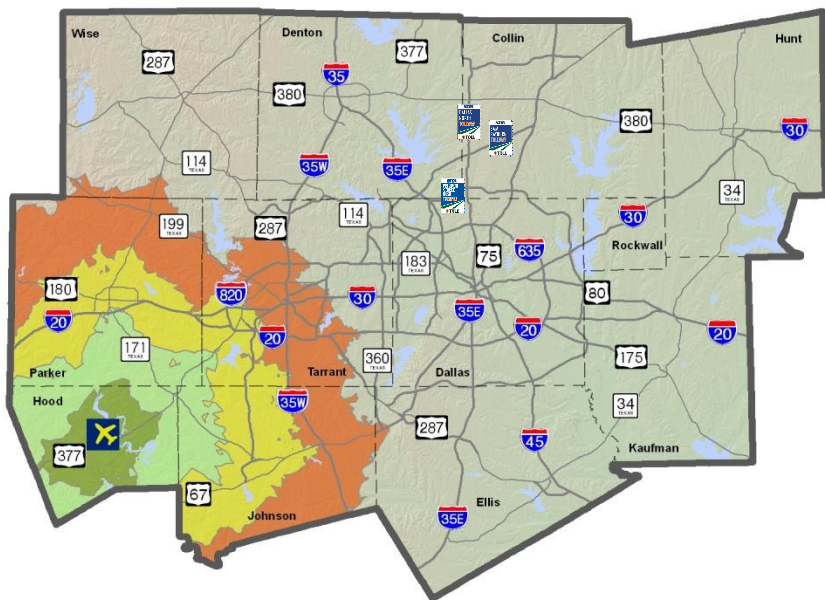

Fort Worth CBD

Dallas CBD

Miles

Based on average PM peak period travel times.

Travel Time Contours: Granbury Muni

Current Year

2035

Legend