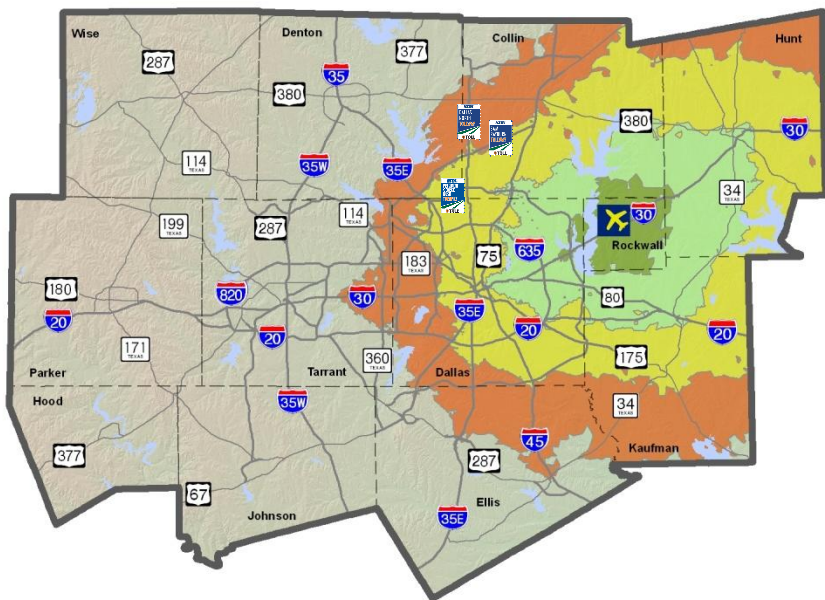

Travel Time Contours: Rockwall Muni

Current Year

2035

Legend

Travel Times to Airport

- Up to 15 minutes
- Up to 30 Minutes
- Up to 45 minutes
- Up to 60 minutes

— Major Roads in MPA