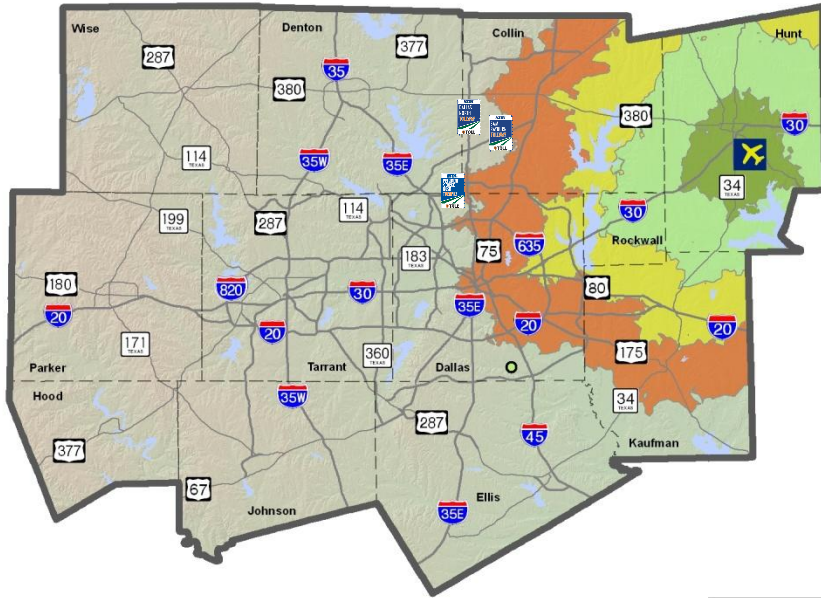

Fort Worth CBD

Dallas CBD

Miles

Based on average PM peak period travel times.

Travel Time Contours: Majors

Current Year

2035

Legend