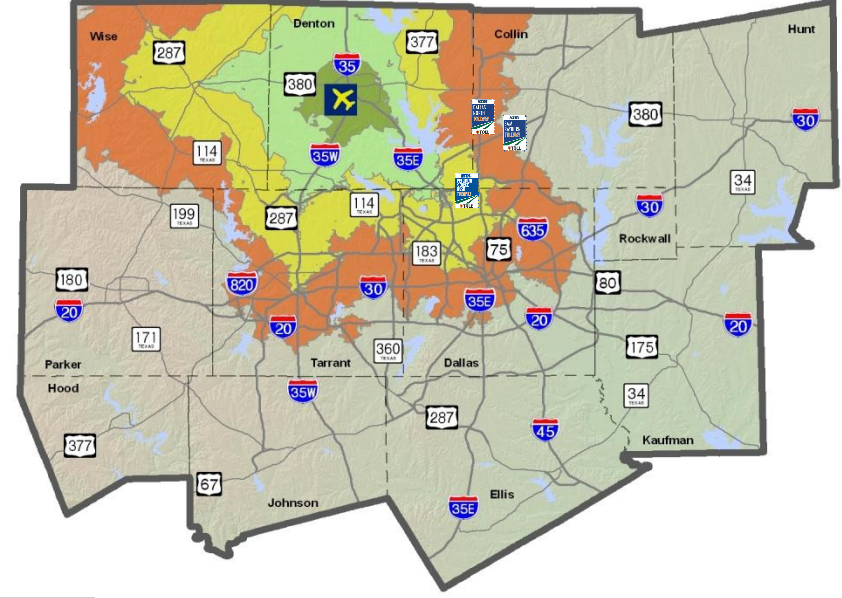

Travel Time Contours: Denton Muni

Current Year

2035