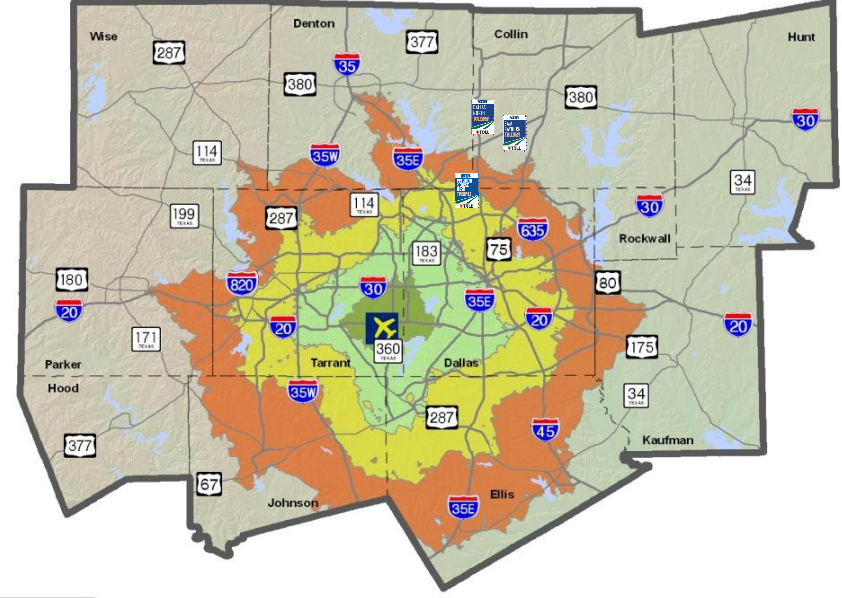

Dallas CBD

Fort Worth CBD

Dallas CBD

Travel Time Contours: Arlington Muni

Current Year

2035

Legend

Travel Times to Airport

- Up to 15 minutes
- Up to 30 Minutes
- Up to 45 minutes
- Up to 60 minutes

— Major Roads in MPA

Fort Worth CBD

Dallas CBD

Fort Worth CBD

Dallas CBD

Miles

Based on average PM peak period travel times.