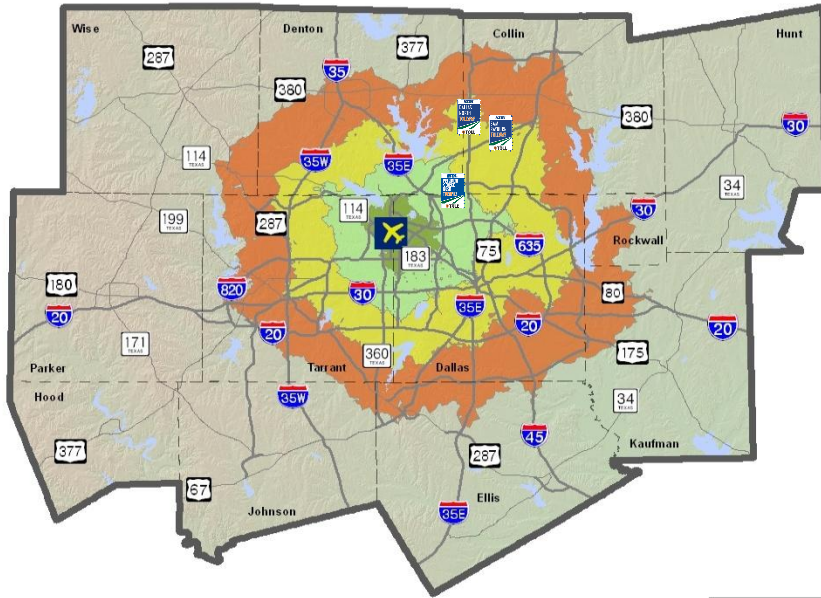

Dallas CBD

Fort Worth CBD

Dallas CBD

Miles

Based on average PM peak period travel times.

Travel Time Contours: DFW International

Current Year

2035

Legend

Travel Times to Airport

- Up to 15 minutes
- Up to 30 Minutes
- Up to 45 minutes
- Up to 60 minutes

Major Roads in MPA

Fort Worth CBD

Dallas CBD

Fort Worth CBD

Dallas CBD

Travel Time Contours: DFW International

Current Year

2035

Fort Worth CBD

Dallas CBD

Fort Worth CBD

Dallas CBD

Miles