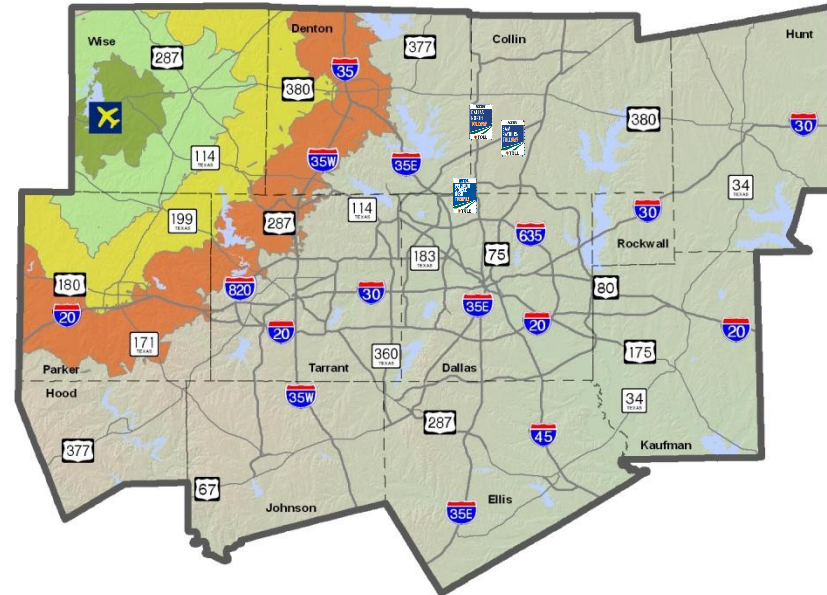

Travel Time Contours: Bridgeport Muni

Current Year

2035