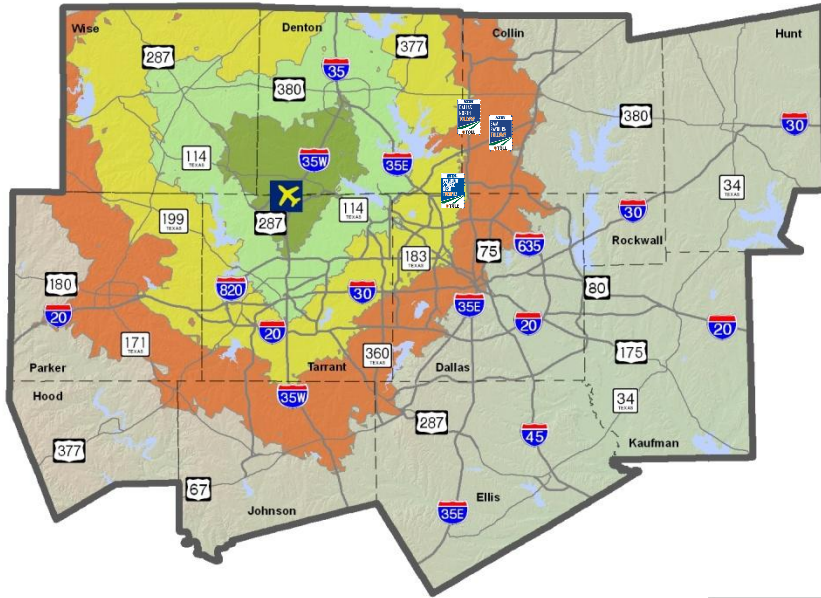

Travel Time Contours: Fort Worth Alliance

Current Year

2035

Legend

Travel Times to Airport

- Up to 15 minutes
- Up to 30 Minutes
- Up to 45 minutes
- Up to 60 minutes

— Major Roads in MPA