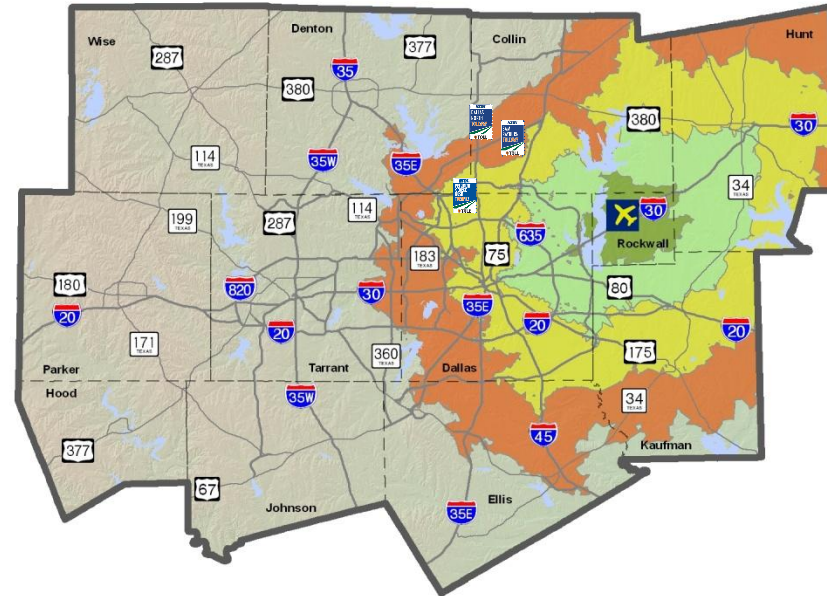

Travel Time Contours: Rockwall Muni

Current Year

2035

Legend

Travel Times to Airport

- Up to 15 minutes
- Up to 30 Minutes
- Up to 45 minutes
- Up to 60 minutes

— Major Roads in MPA