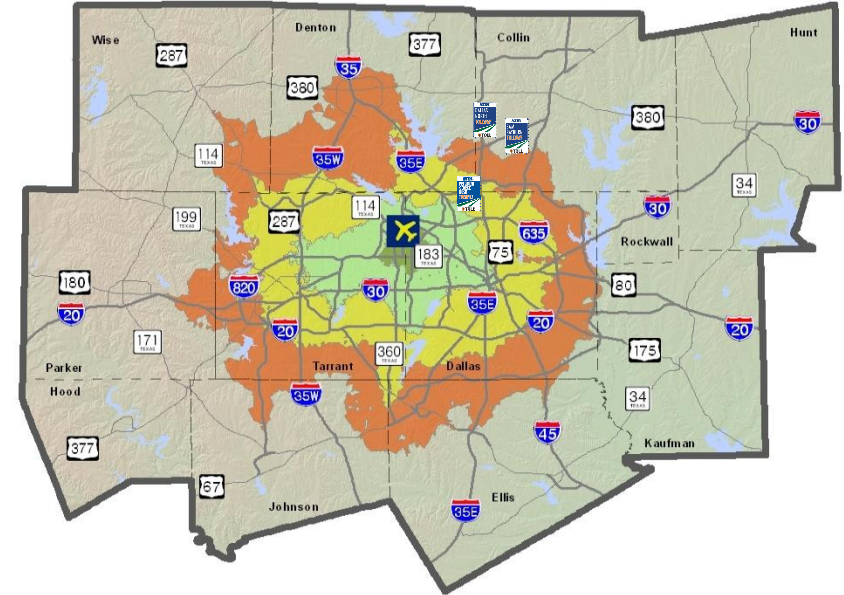

Dallas CBD

Fort Worth CBD

Dallas CBD

Miles

Based on average PM peak period travel times.

Travel Time Contours: DFW International

Current Year

2035

Legend

Travel Times to Airport

- Up to 15 minutes
- Up to 30 Minutes
- Up to 45 minutes
- Up to 60 minutes

Major Roads in MPA

Fort Worth CBD

Dallas CBD

Fort Worth CBD

Dallas CBD

Travel Time Contours: DFW International

Current Year

2035

Fort Worth CBD

Dallas CBD

Fort Worth CBD

Dallas CBD

Miles