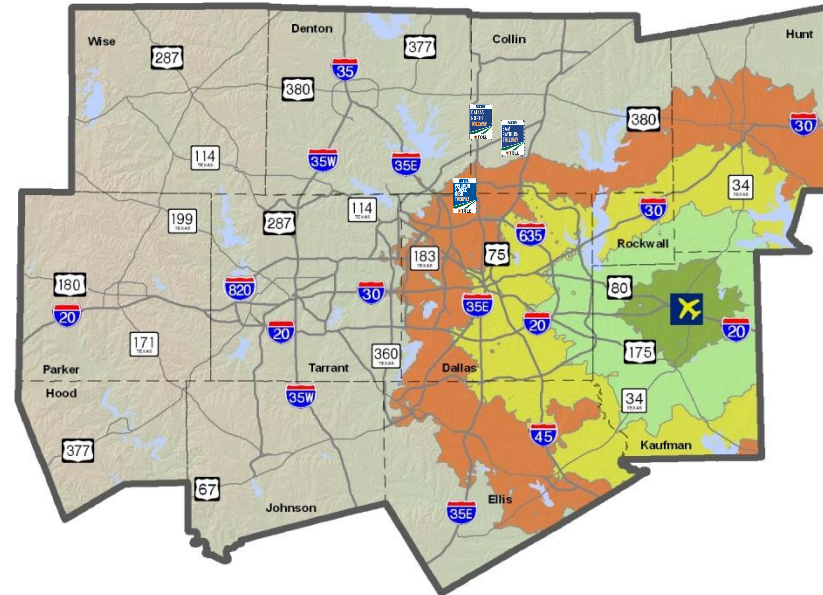

Fort Worth CBD

Dallas CBD

Miles

Based on average PM peak period travel times.

Travel Time Contours: Terrell Muni

Current Year

2035

Legend