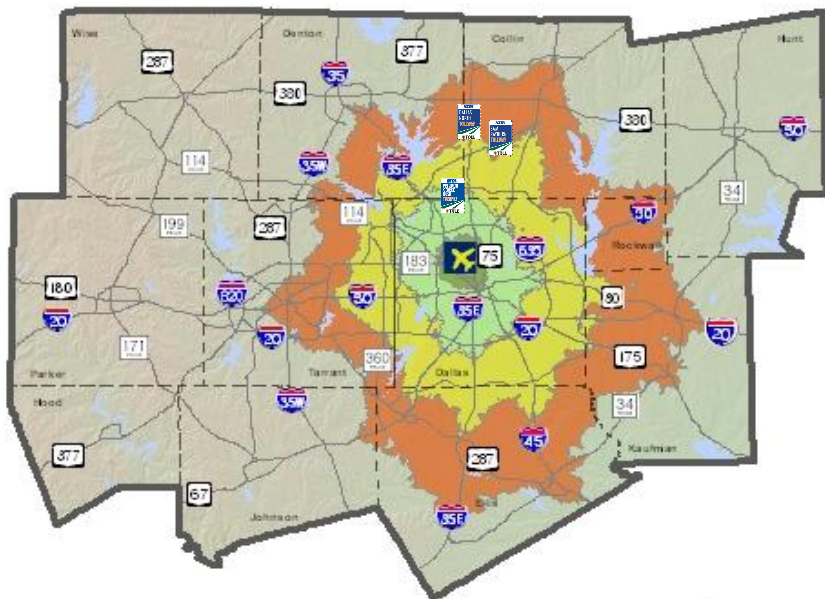

2035

Legend

Travel Times to Airport

- Up to 15 minutes
- Up to 30 Minutes
- Up to 45 minutes
- Up to 60 minutes

— Major Roads in MPA

Fort Worth CBD

Dallas CBD

Fort Worth CBD

Dallas CBD

Travel Time Contours: Dallas Love Field

Current Year

2035

Fort Worth CBD

Dallas CBD

Fort Worth CBD

Dallas CBD