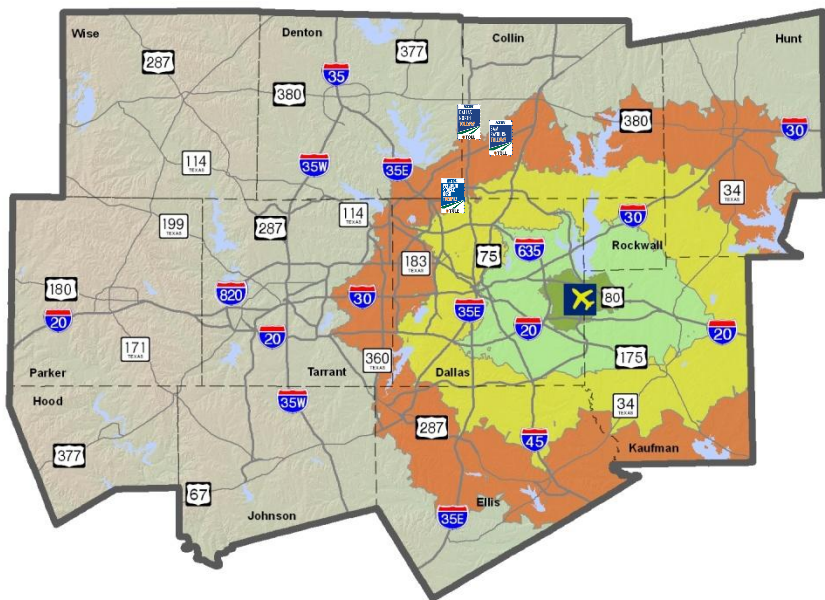

Travel Time Contours: Mesquite Metro

Current Year

2035

Legend

Travel Times to Airport

- Up to 15 minutes
- Up to 30 Minutes
- Up to 45 minutes
- Up to 60 minutes

— Major Roads in MPA