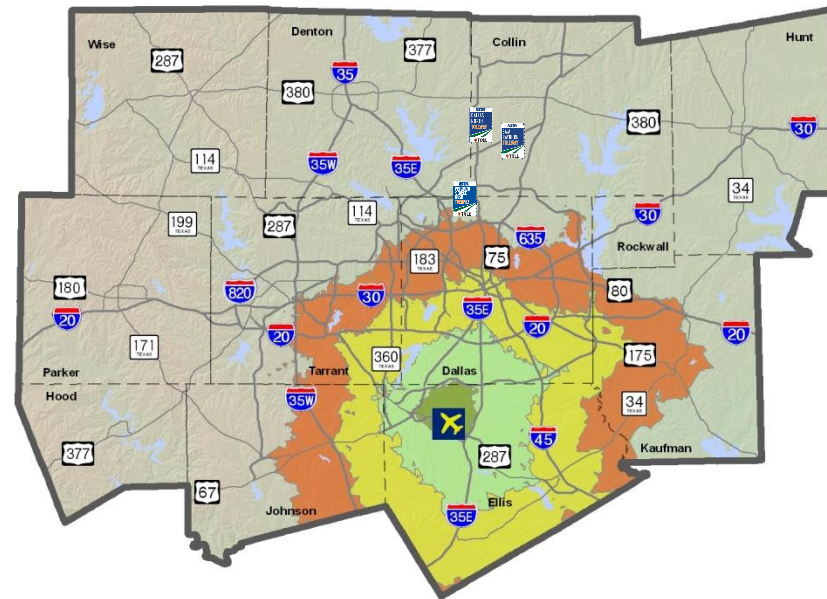

Fort Worth CBD

Dallas CBD

Miles

Based on average PM peak period travel times.

Travel Time Contours: Mid-way Regional

Current Year

2035

Legend