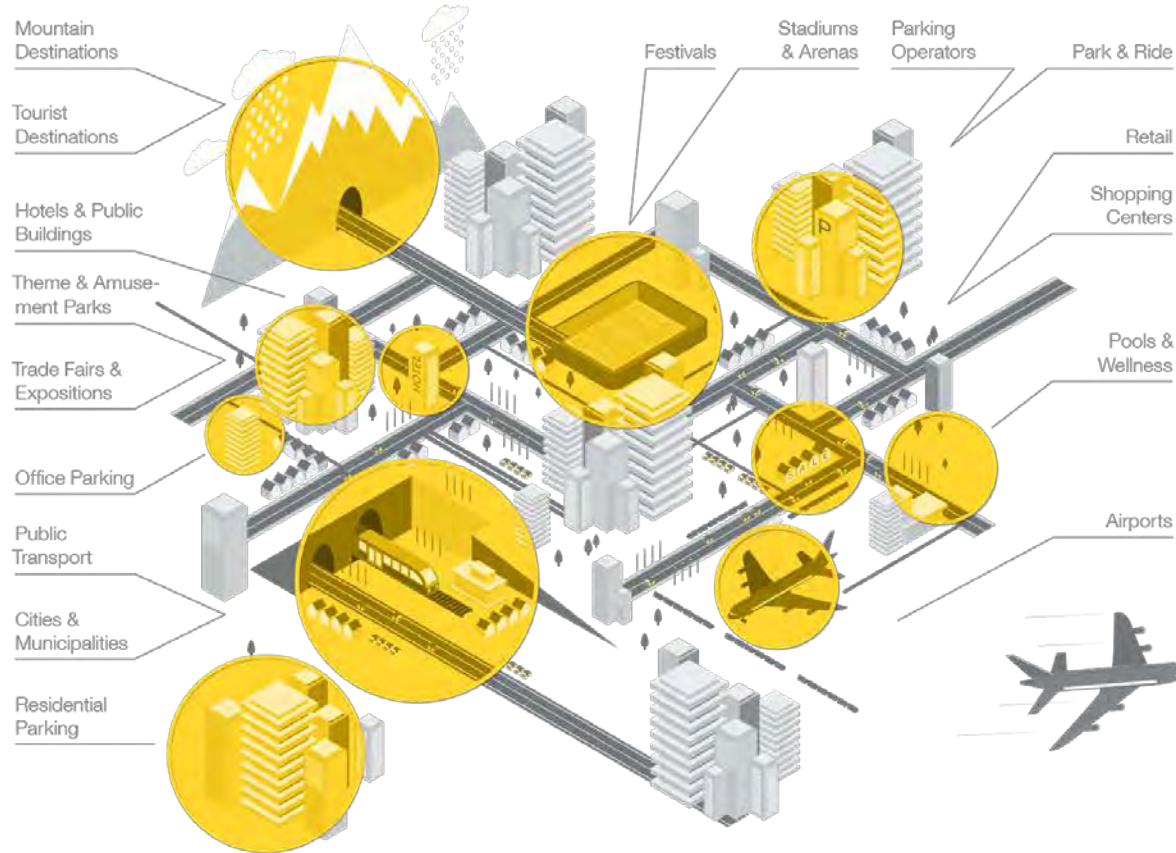

SKIDATA Business Areas