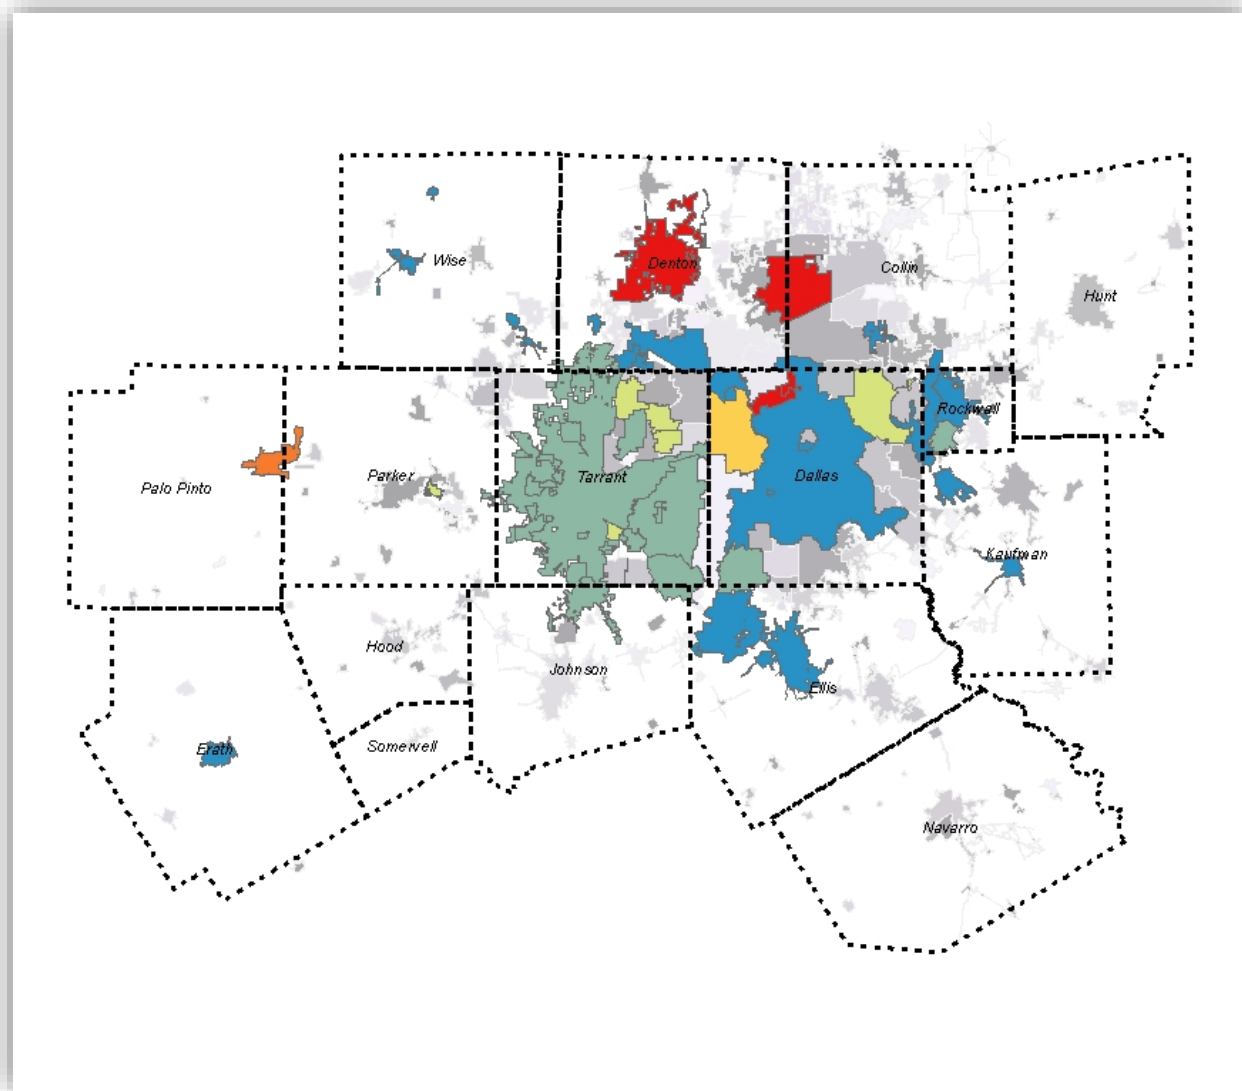

# Cities with Building Footprints and Elevation Attributes

CITY	Building Elevation
Addison	2021
Alvord	2007
Arlington	2015
Bedford	2017
Benbrook	2015
Blue Mound	2015
Bridgeport	2007
Burleson	2015
Cedar Hill	2015
Cockrell Hill	2007
Colleyville	2017
Coppell	2007
Crowley	2015
Dallas	2007
Dalworthington Gardens	2015
Denton	2021
Edgecliff Village	2015
Everman	2015
Farmers Branch	2021
Flower Mound	2007
Forest Hill	2017
Forney	2007
Fort Worth	2015
Frisco	2021
Garland	2017
Haslet	2015
Heath	2015
Highland Park	2007
Hudson Oaks	2017
Irving	2019
Justin	2007
Kaufman	2007
Keller	2017
Kennedale	2015
Lake Worth	2015
Lakeside	2015
Mansfield	2015
Midlothian	2007
Mineral Wells	2020
North Richland Hills	2015
Pantego	2015
Parker	2007
Rhome	2007
River Oaks	2015
Roanoke	2007
Rockwall	2007
Saginaw	2015
Sansom Park	2015
Stephenville	2007
Trophy Club	2007
Waxahachie	2007
Westover Hills	2015
Westworth Village	2015
White Settlement	2015