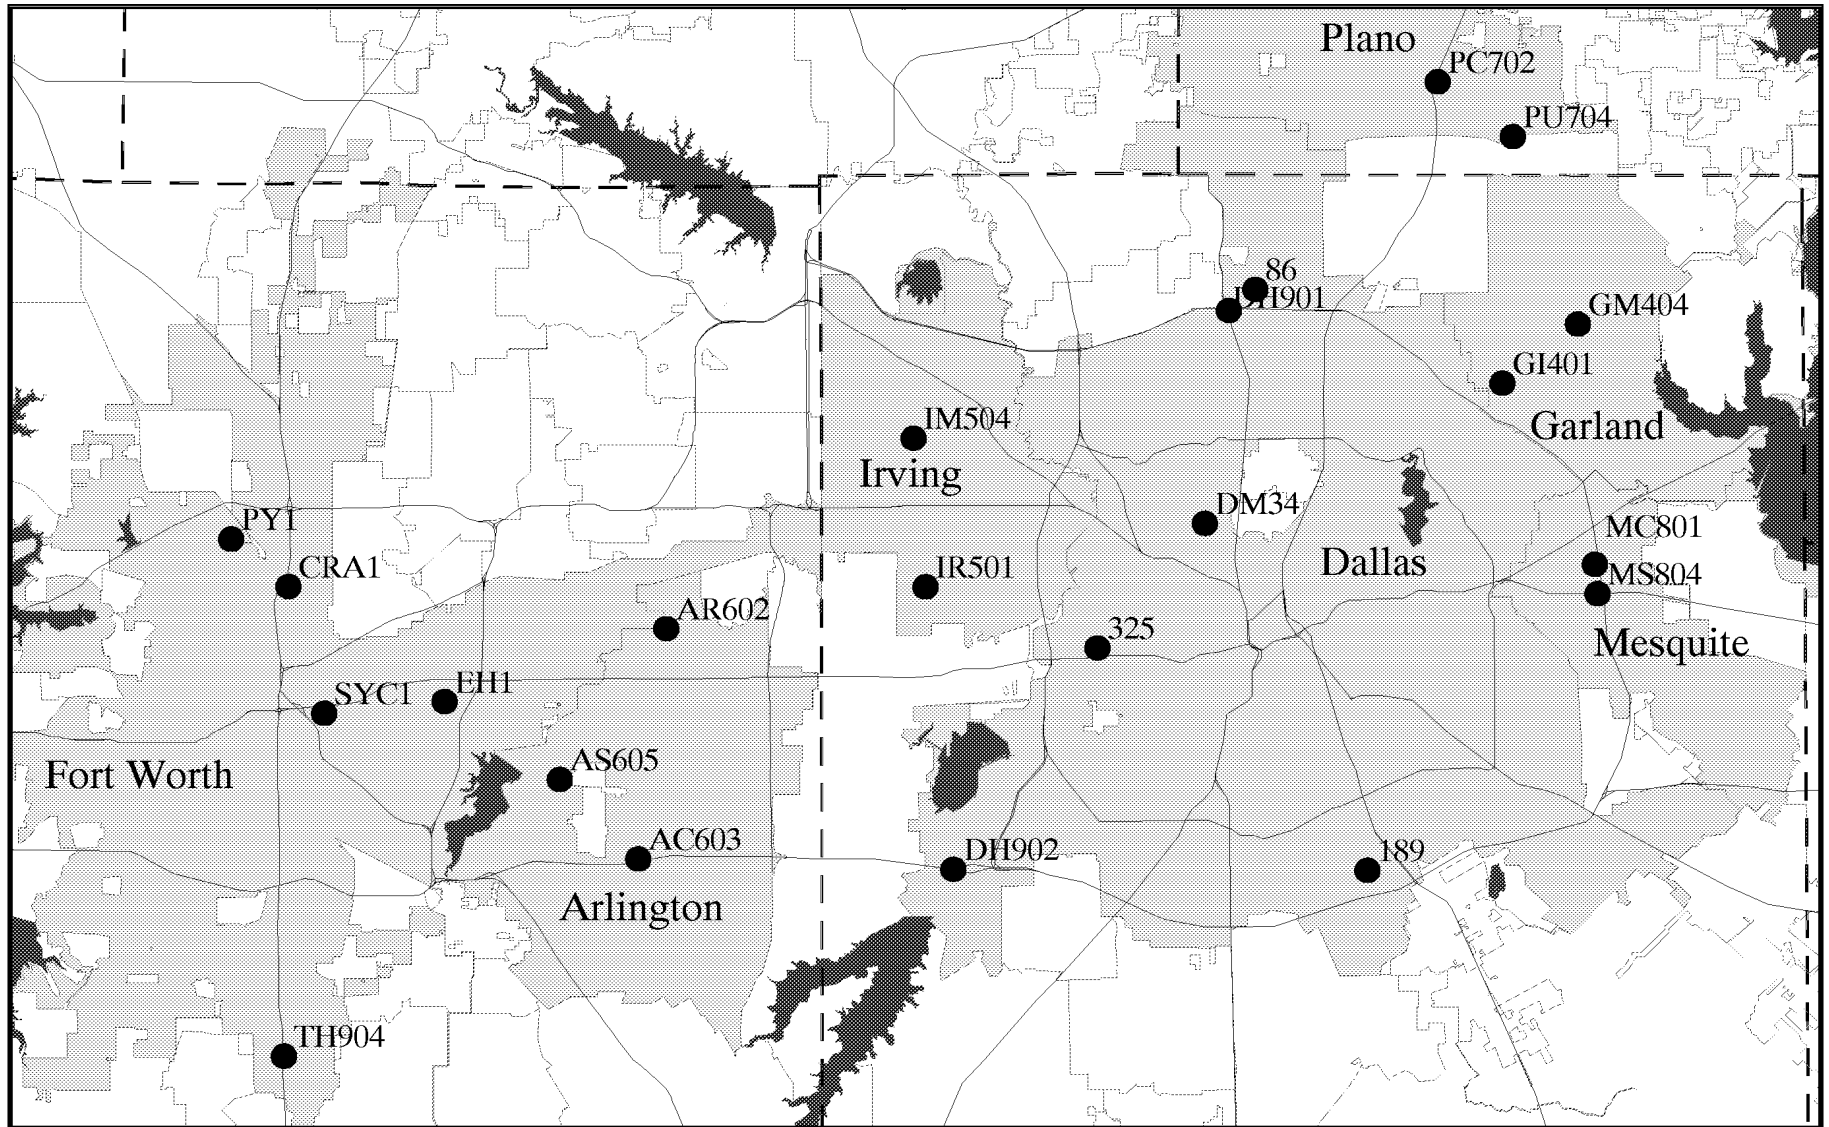

NORTH CENTRAL TEXAS REGIONAL WET WEATHER MONITORING SITES

● Wet Weather Monitoring Sites

Scale 1:368,233

09/19/97