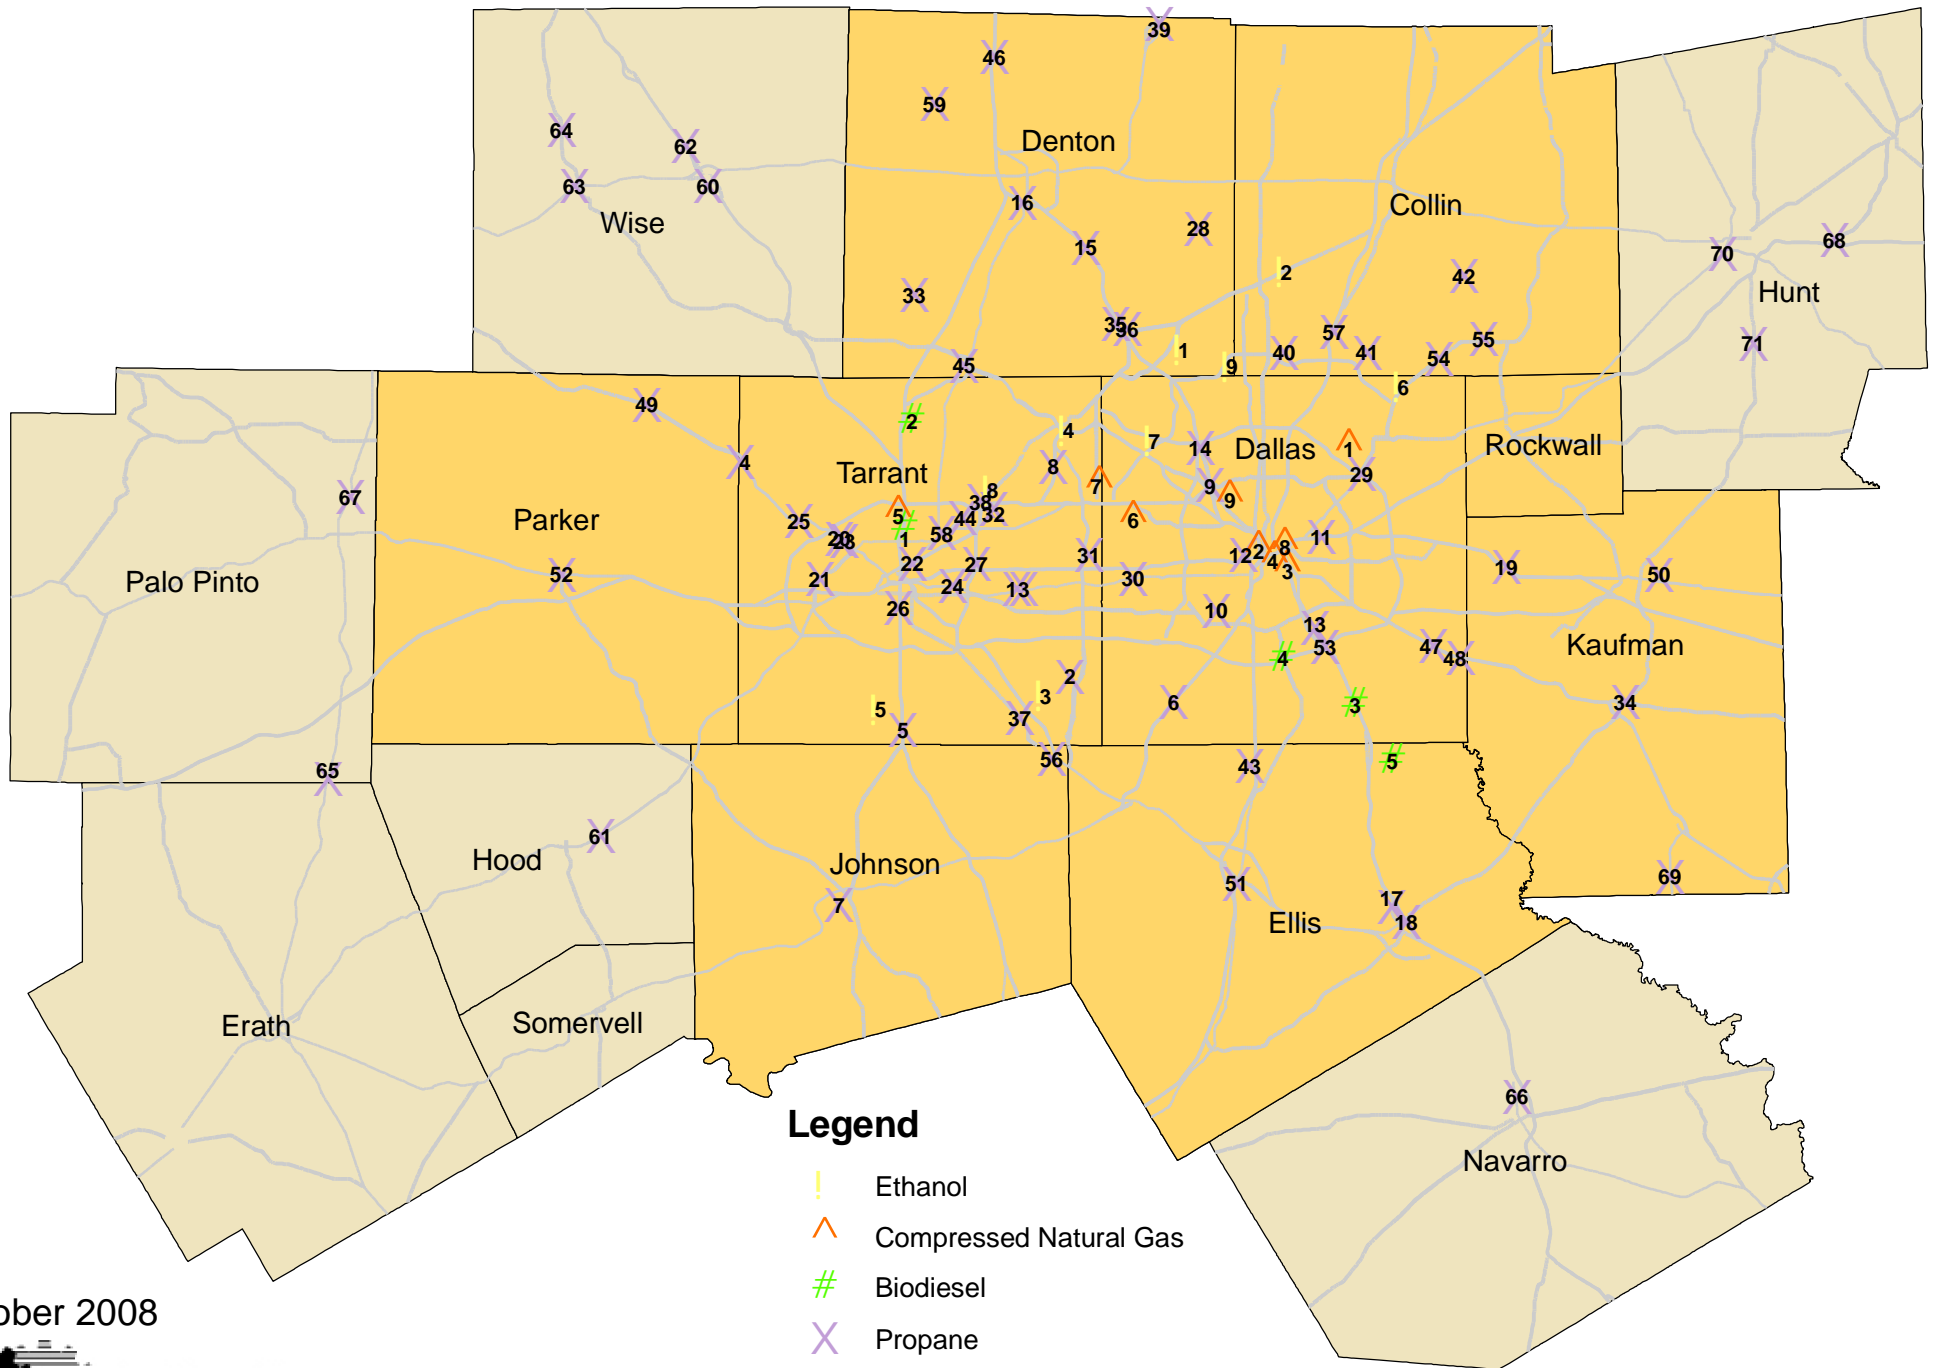

Alternative Fuel Refueling Stations in NCTCOG Service Area

Legend

-  Ethanol
-  Compressed Natural Gas
-  Biodiesel
-  Propane
-  Ozone Nonattainment Area
-  Roadways

October 2008

North Central Texas
Council of Governments

Alternative Fuel Refueling Stations in NCTCOG Service Area

| Biodiesel | | | | |
|-----------|-------------------------------------|---|------------|-------|
| ID | Station Name | Address | City | Zip |
| 1 | DFW Biodiesel, Inc. | 2561 E Long Ave | Fort Worth | 76137 |
| 2 | Distribution Drive-Miles Automative | 3700 Golden Triangle Blvd Keller | Keller | 76248 |
| 3 | Big Daddy General Store | 3700 N IH-45 | Wilmer | 77517 |
| 4 | USA Travel Center | IH-20, Exit 470 / 8181 S Lancaster Road | Dallas | 75228 |
| 5 | Wild Bill's Hitching Post | 1205 FM 780 | Ferris | 75125 |

| Ethanol (E85) | | | | |
|---------------|---------------------|-----------------------|----------------------|-------|
| ID | Station Name | Address | City | Zip |
| 1 | Kroger Fuel Station | 4038 Old Denton Road | Carrollton | 75007 |
| 2 | Kroger Fuel Station | 9732 Coit Road | Plano | 75025 |
| 3 | Kroger Fuel Station | 3001 Matlock Rd | Mansfield | 76063 |
| 4 | Classic Clean Fuels | 101 West Hwy 114 | Grapevine | 76051 |
| 5 | Kroger Fuel Station | 1002 Crowley Rd | Crowley | 76036 |
| 6 | Kroger Fuel Station | 5190 Hwy 78 | Sachse | 75048 |
| 7 | Kroger Fuel Station | 7505 N MacArthur Blvd | Irving | 75063 |
| 8 | Kroger Fuel Station | 9135 Blvd 26 | North Richland Hills | 76180 |
| 9 | Kroger Fuel Station | 3939 Frankford Rd | Dallas | 75287 |