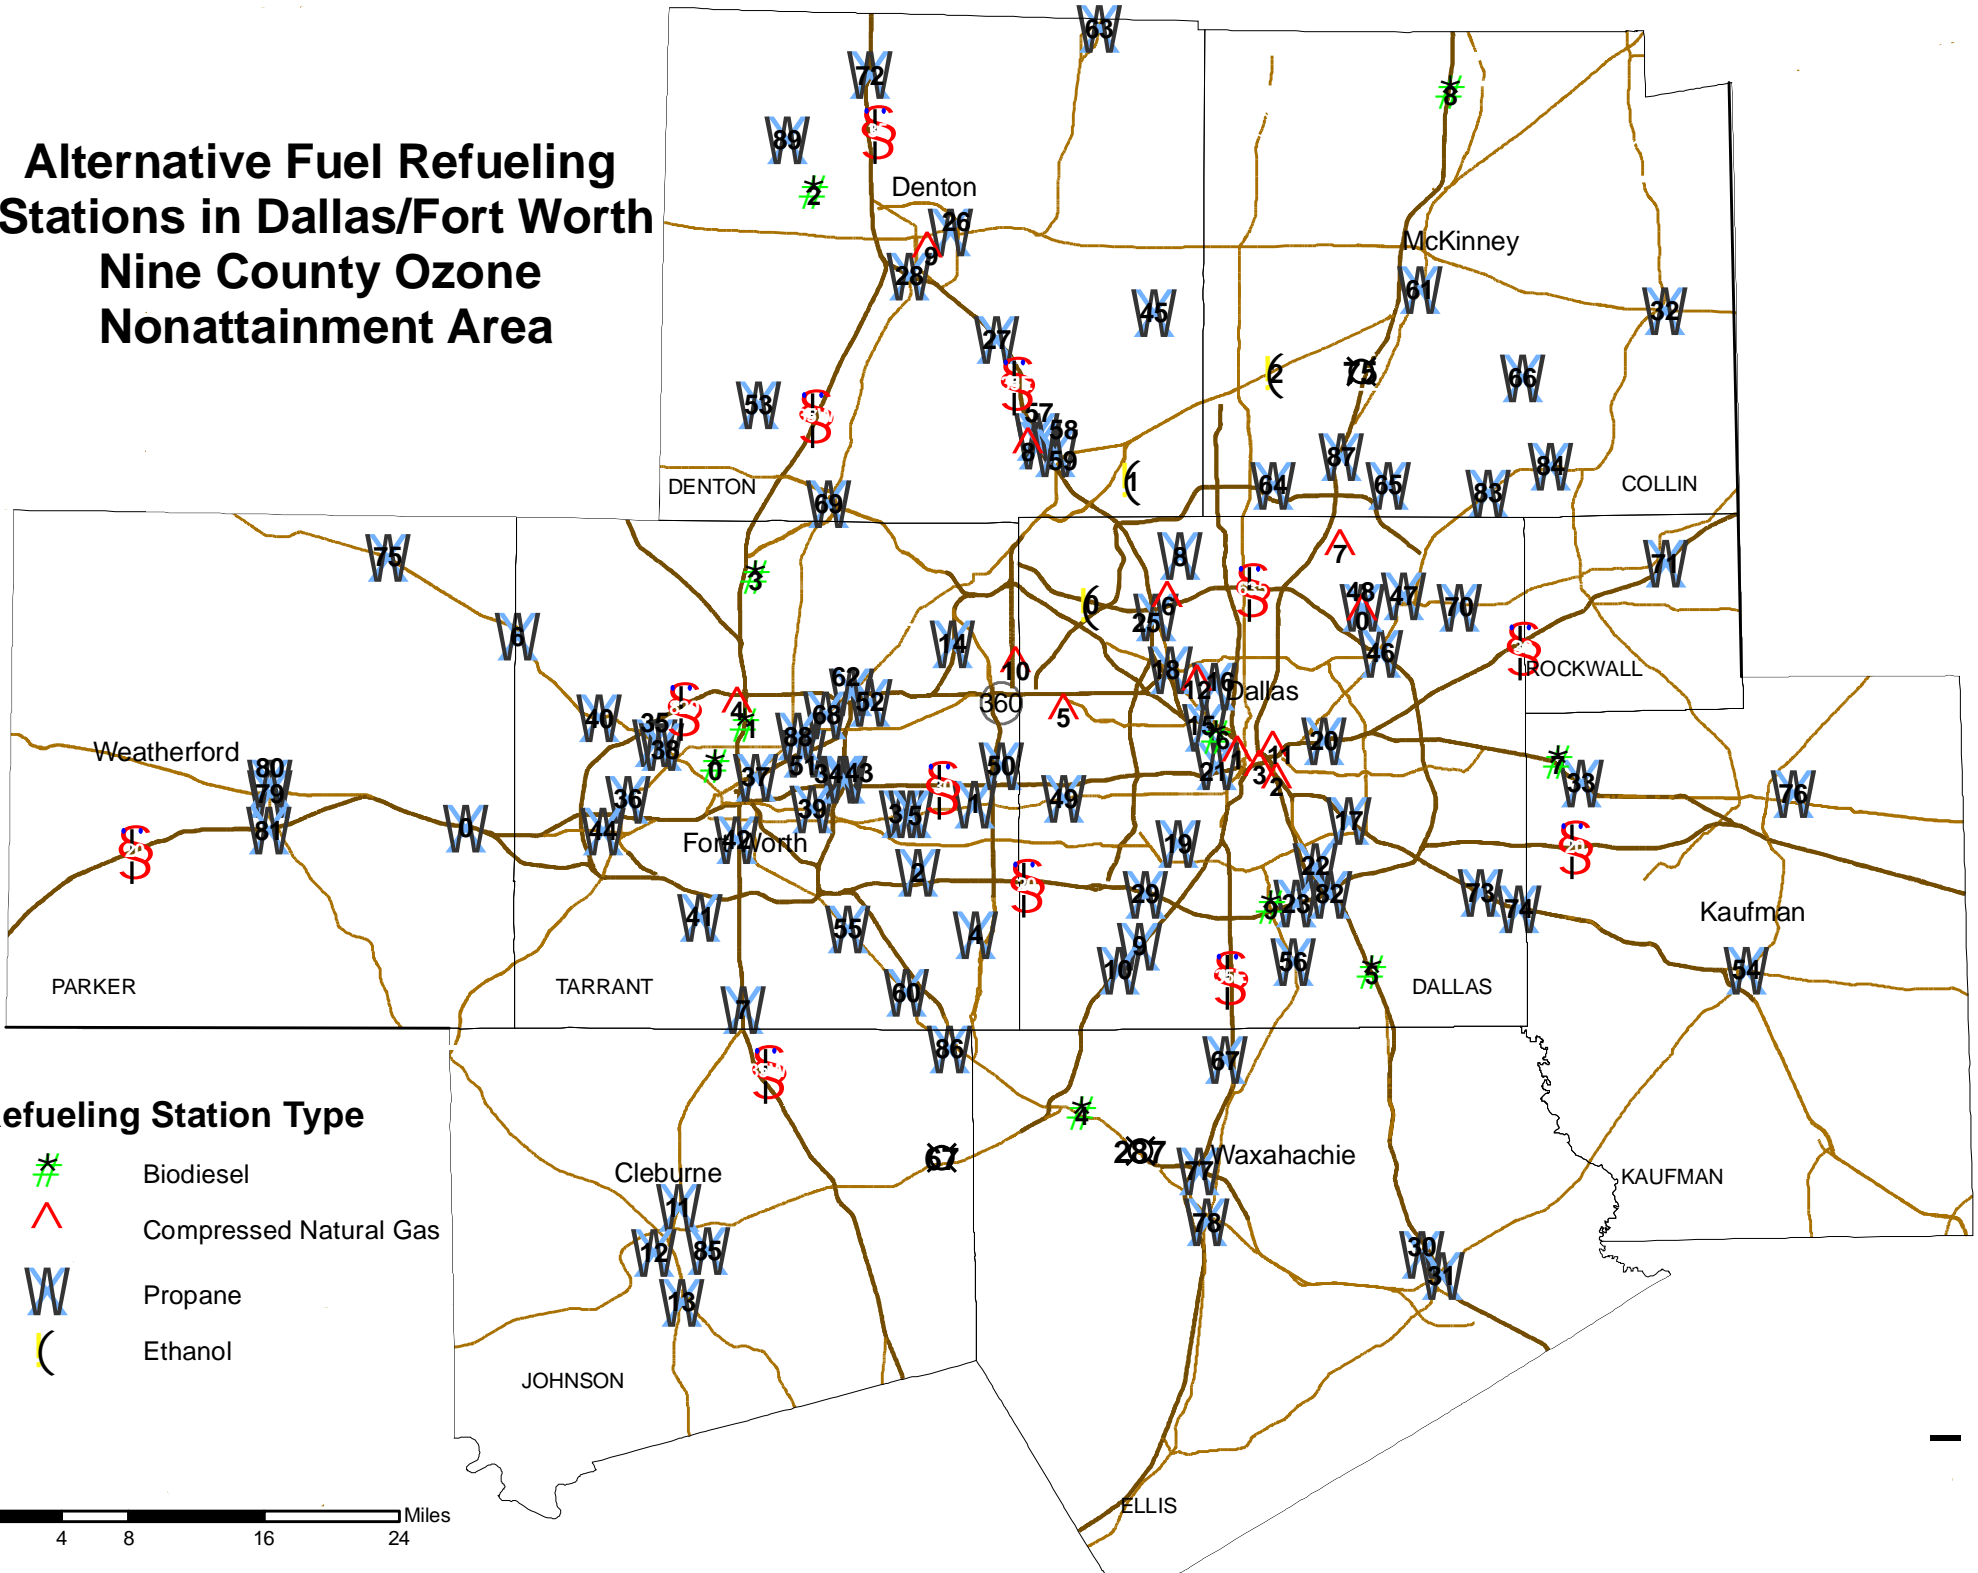

Alternative Fuel Refueling Stations in Dallas/Fort Worth Nine County Ozone Nonattainment Area

Refueling Station Type

-  Biodiesel
-  Compressed Natural Gas
-  Propane
-  Ethanol