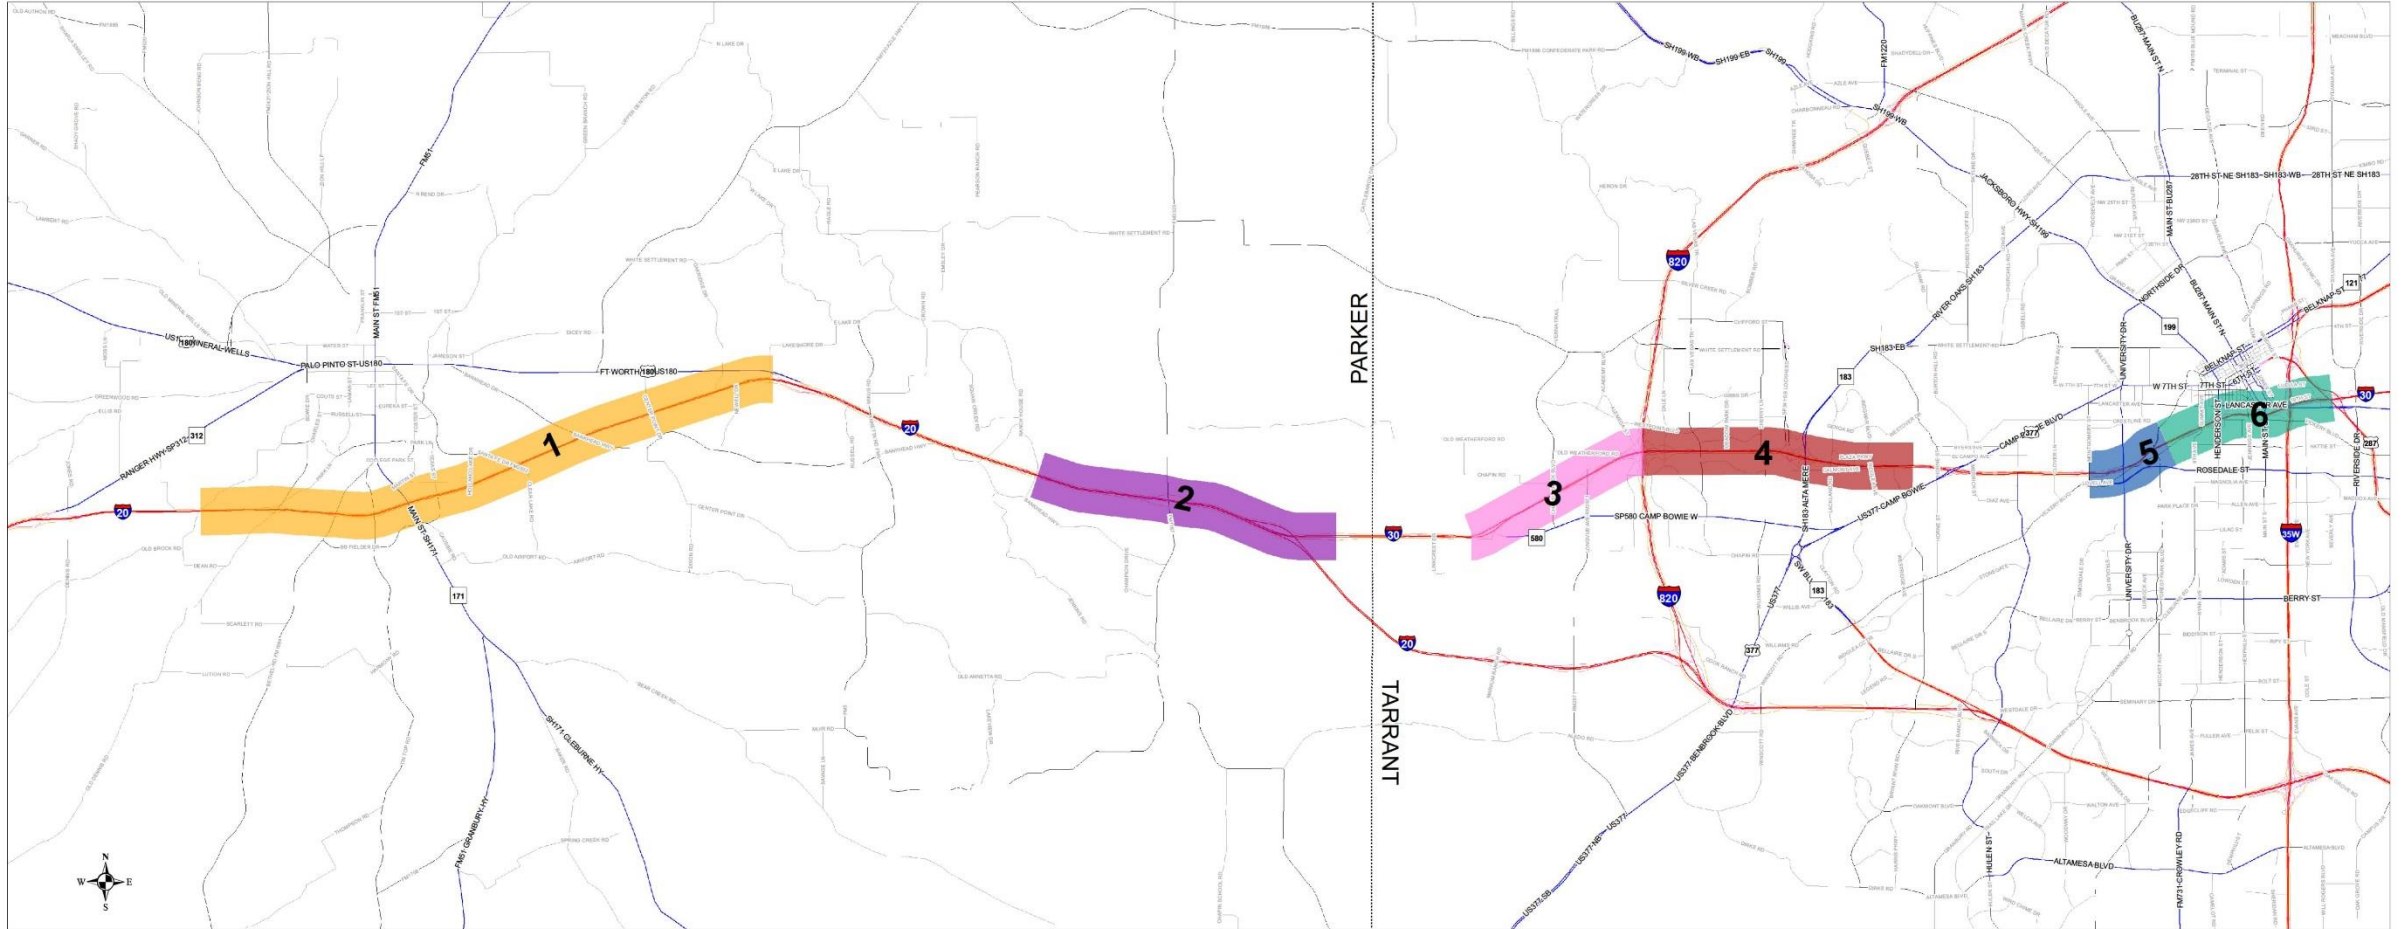

# IH 20 / IH 30 Corridor (Parker / Tarrant County) - Focus Zones **DRAFT** January 2015

- Legend**
- Focus Zone 1 (Weatherford) 8.5 Miles
  - Focus Zone 3 (IH 20 - IH 30 Merge / Walsh Ranch Area) 4.5 Miles
  - Focus Zone 5 (West Fort Worth) 3 Miles
  - Focus Zone 6 (NAS JRB / Ridgmar Mall Area) 4 Miles
  - Focus Zone 8 (Trinity River Crossing) 1.5 Miles
  - Focus Zone 9 (Downtown Fort Worth) 2.5 Miles