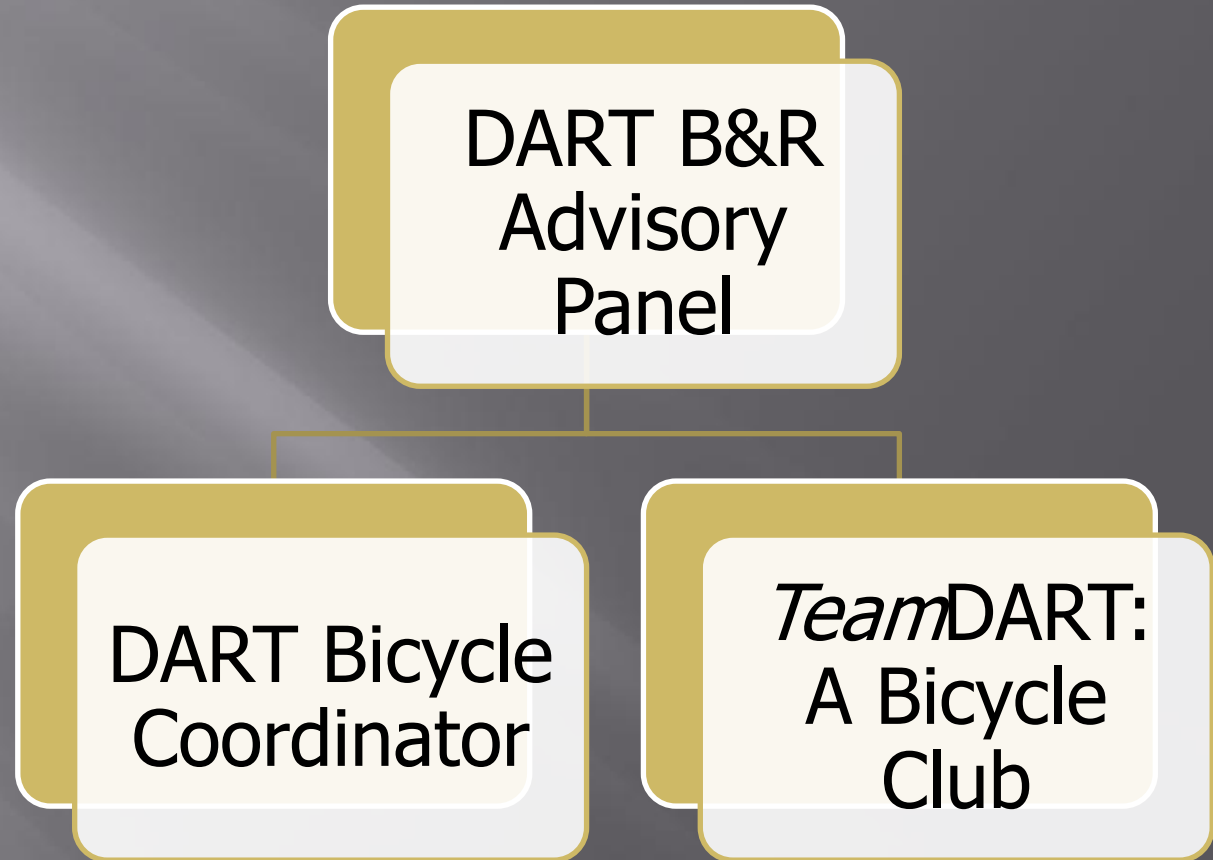

DART Bike & Ride Program

DART Transportation Demand Management (TDM) Program

Transit (Bus, LRT, TRE)

Shared Ride (Vanpooling/Carpooling)

Biketrans and Walking

Biketrans Markets

Commuting
Cyclist

Recreational
Cyclist

Bicycle-
Dependent
Cyclist

Bike & Ride Promotions and Advocacy

DART Bike & Ride Program

Bike Amenities - Bicycle Parking

Bike Amenities - Trip Extension

Effective Cycling Program

Promotional Material Distribution

Events

Pilot Education Program

Access to Rails/Transit Centers

Member City
Relations

NCTCOG

TxDOT