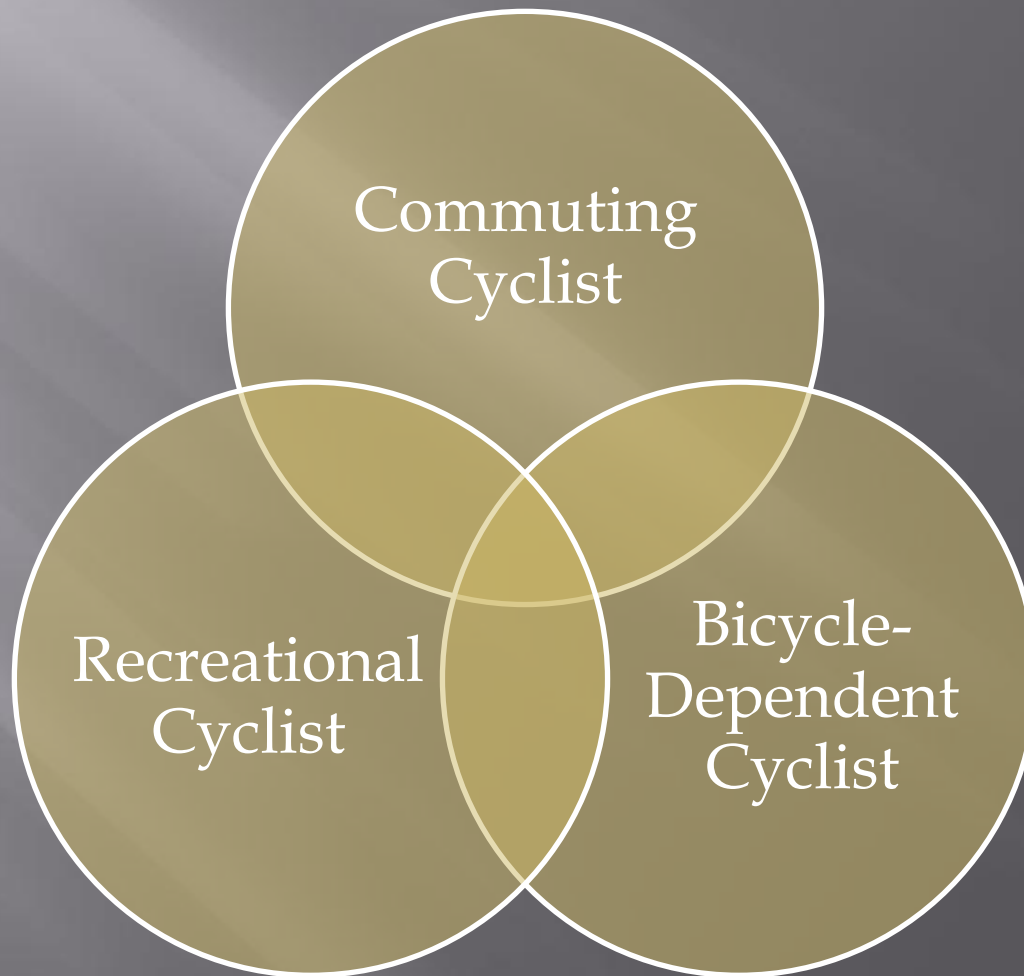

DART Bike & Ride Program

DART Transportation Demand Management (TDM) Program

Transit (Bus, LRT, TRE)

Shared Ride (Vanpooling/Carpooling)

Biketrans and Walking

Biketrans Markets

Commuting
Cyclist

Recreational
Cyclist

Bicycle-
Dependent
Cyclist

Bike & Ride Promotions and Advocacy

DART Bike & Ride Program

Bike Amenities - Bicycle Parking

Bike Amenities - Trip Extension

Effective Cycling Program

Promotional Material Distribution