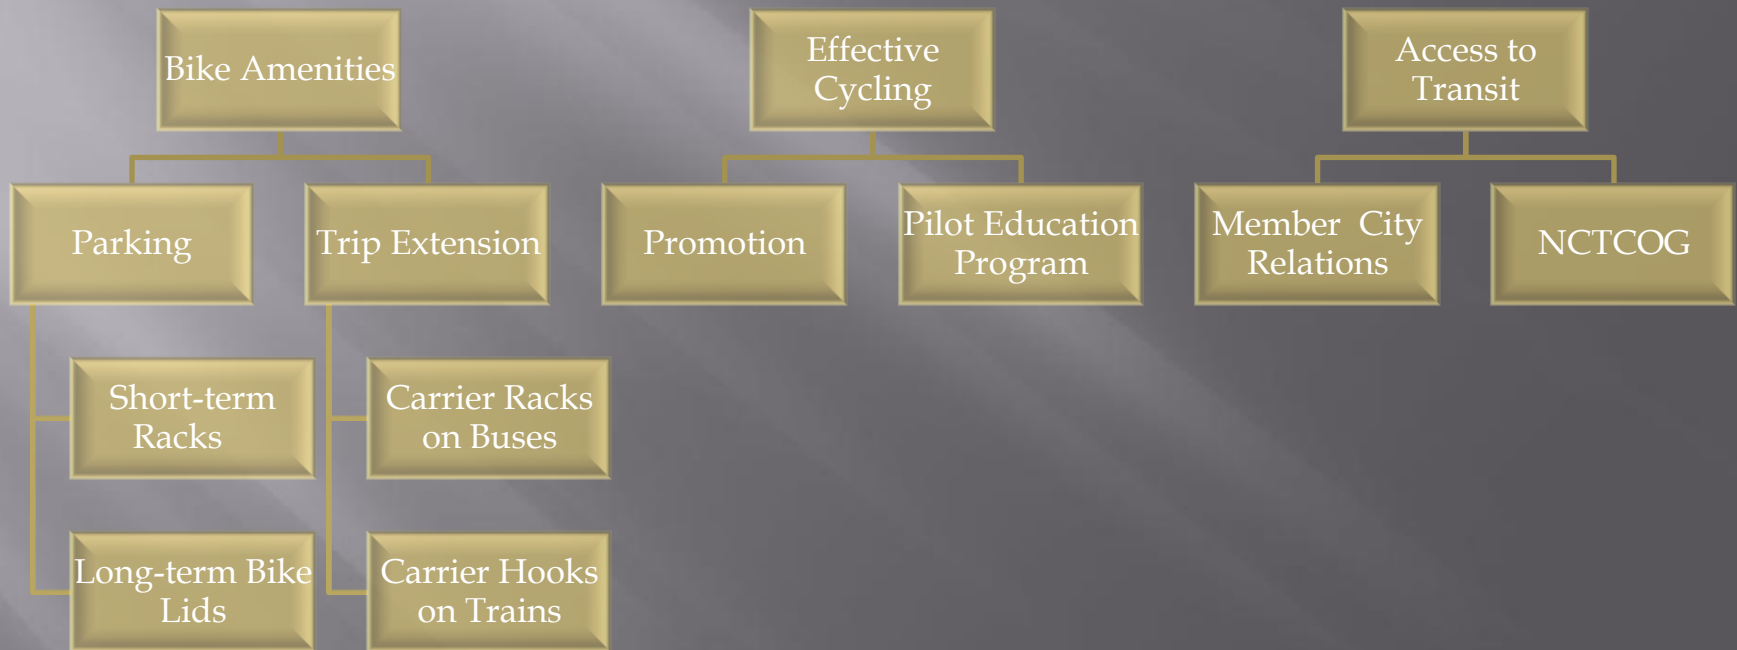

DART Bike & Ride Program

DART Transportation Demand Management (TDM) Program

Transit (Bus, LRT, TRE)

Shared Ride (Vanpooling/Carpooling)

Biketrans and Walking

Biketrans Markets

Commuting
Cyclist

Recreational
Cyclist

Bicycle-
Dependent
Cyclist

Bike & Ride Promotions and Advocacy

DART Bike & Ride Program

Bike Amenities - Bicycle Parking

Bike Amenities - Trip Extension

Effective Cycling Program

Promotional Material Distribution

Events

Pilot Education Program

Access to Rails/Transit Centers

Member City
Relations

NCTCOG

TxDOT