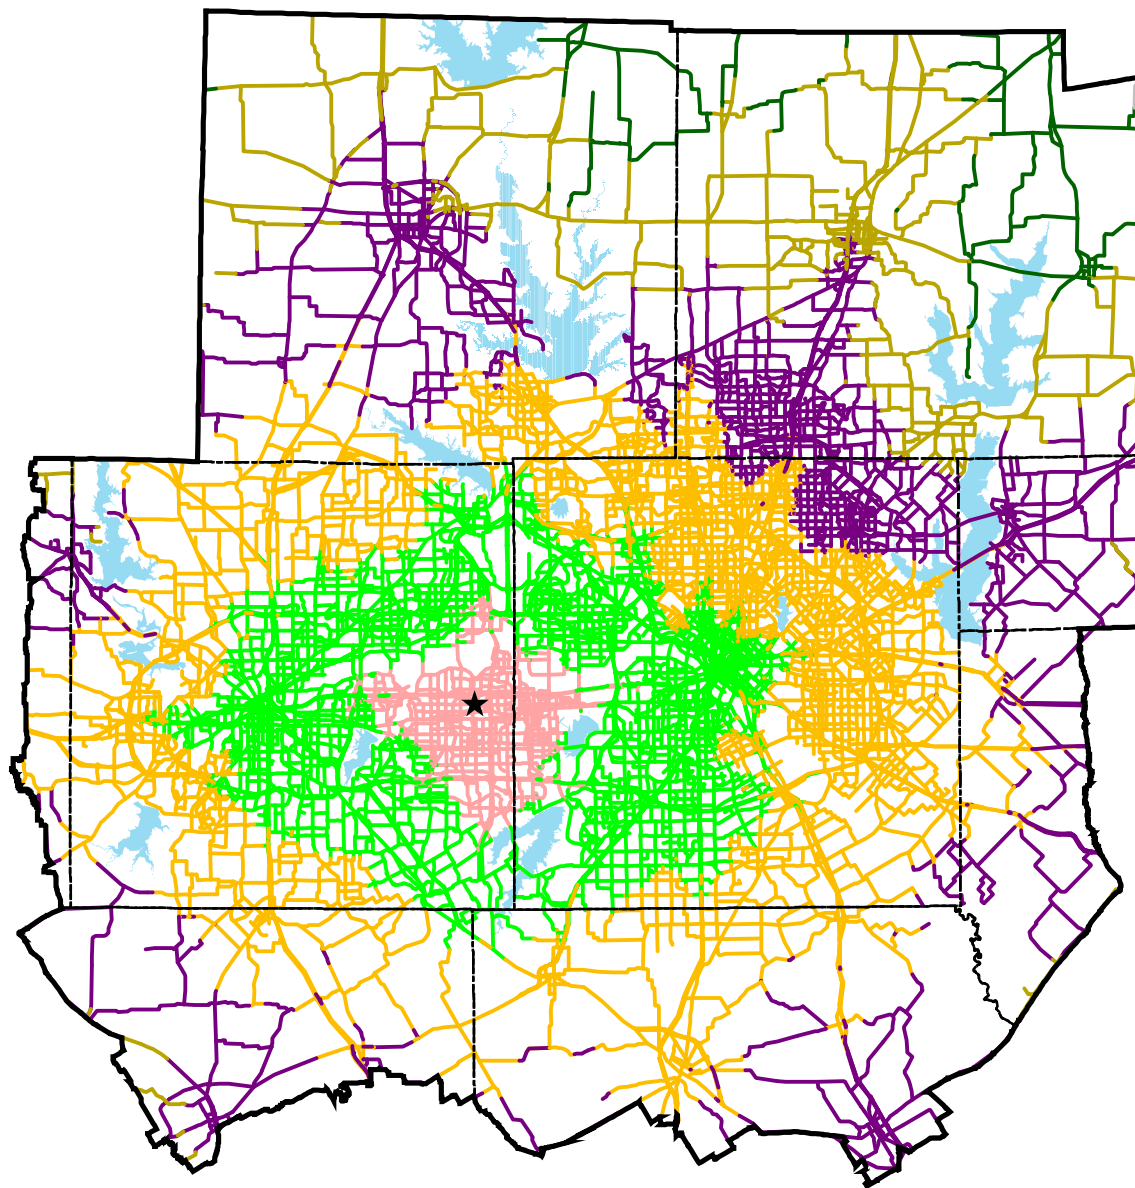

Average Travel Times from The Ballpark in Arlington - 1999

North Central Texas
Council of Governments
Transportation