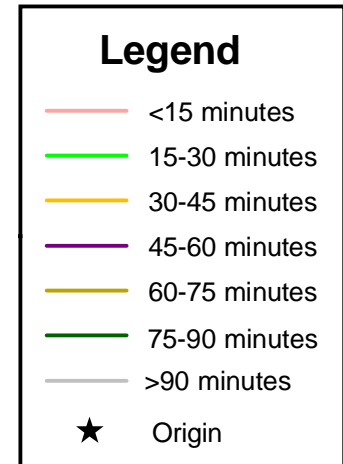

Average Travel Times from Dallas CBD - 1999

North Central Texas
Council of Governments
Transportation