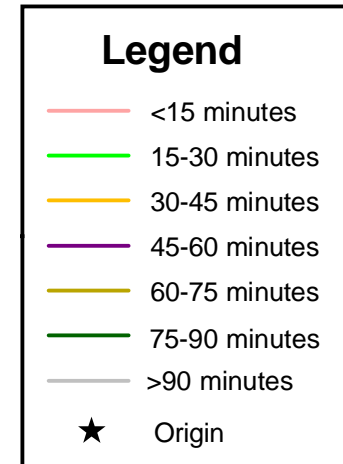

Average Travel Times from DFW Airport - 1999

North Central Texas
Council of Governments
Transportation