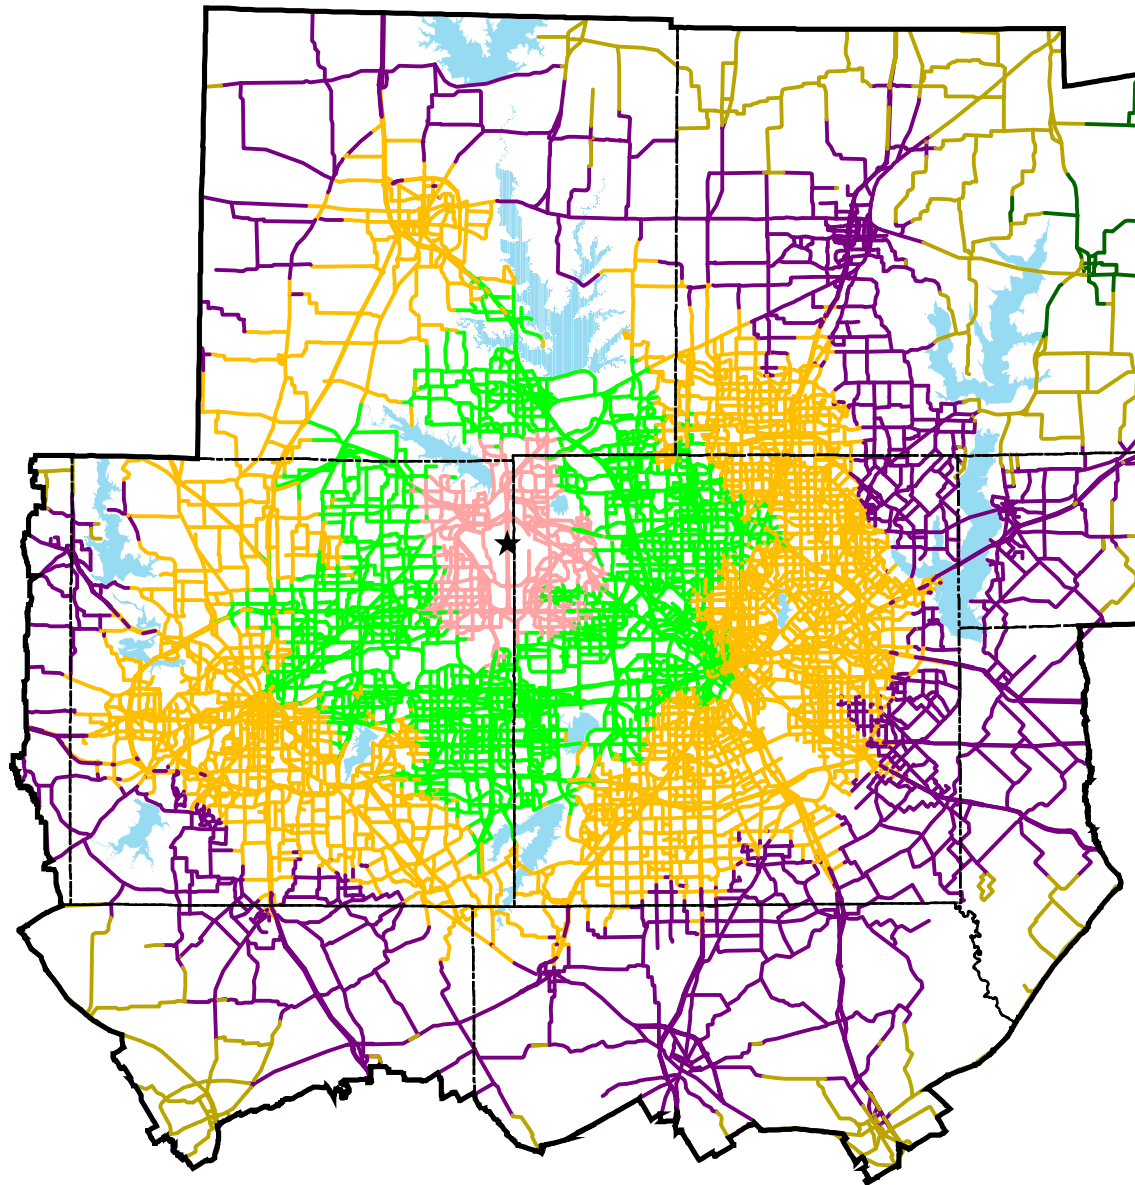

Average Travel Times from DFW Airport - 1999

North Central Texas
Council of Governments
Transportation