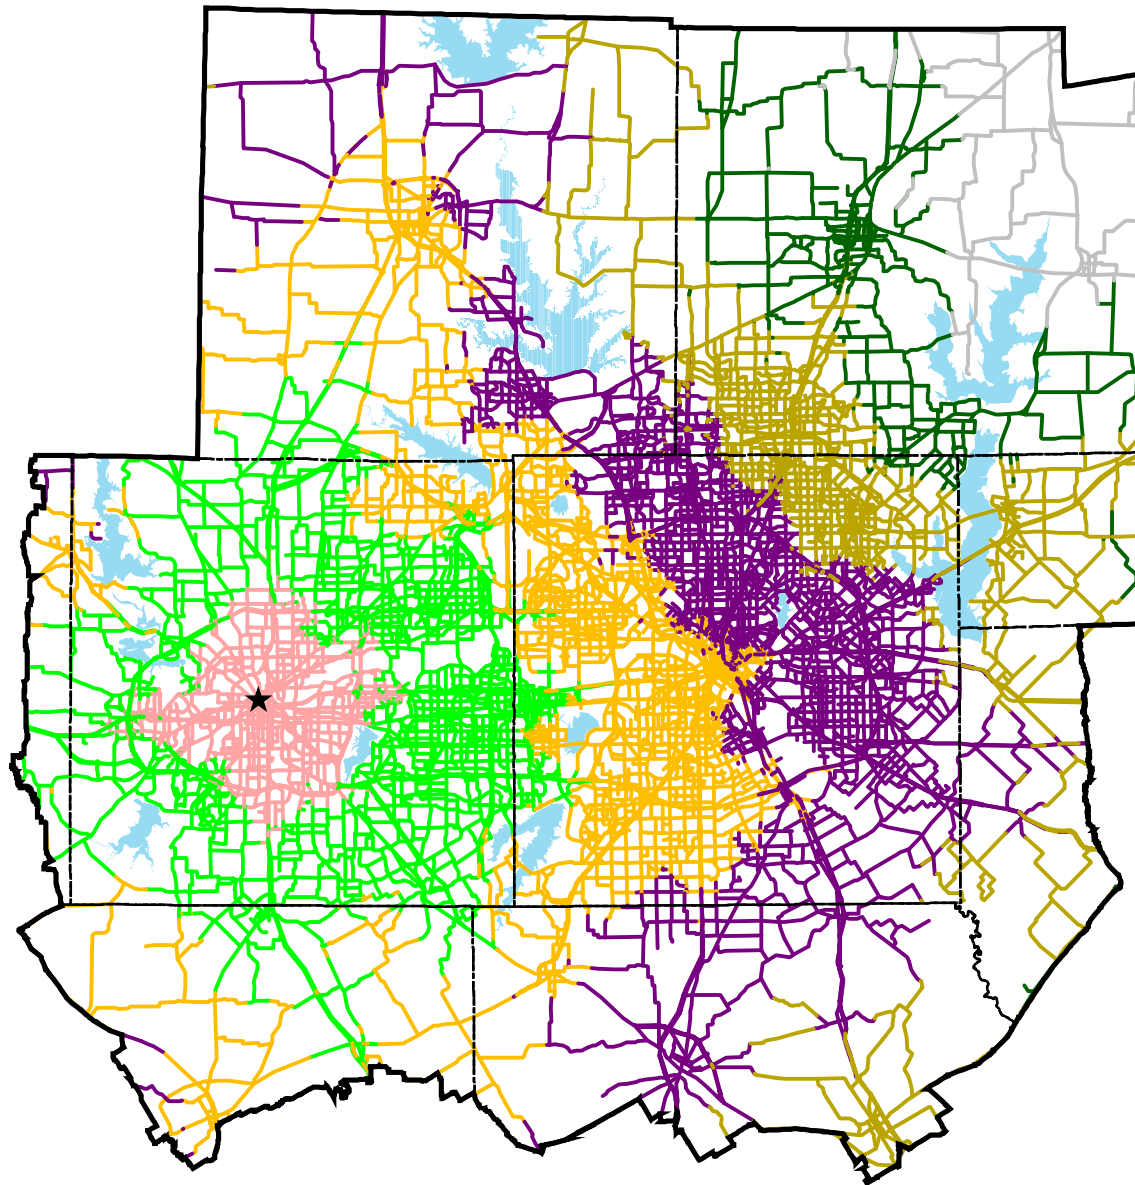

# Average Travel Times from Fort Worth CBD - 1999

North Central Texas  
Council of Governments  
Transportation