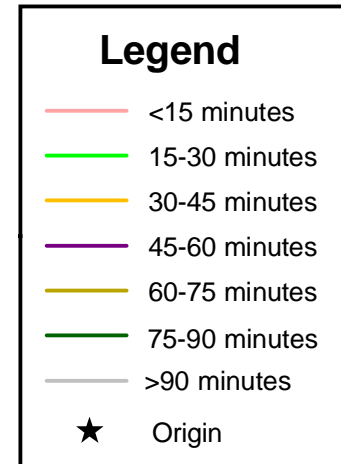

# Average Travel Times from Fort Worth CBD - 1999

North Central Texas  
Council of Governments  
Transportation