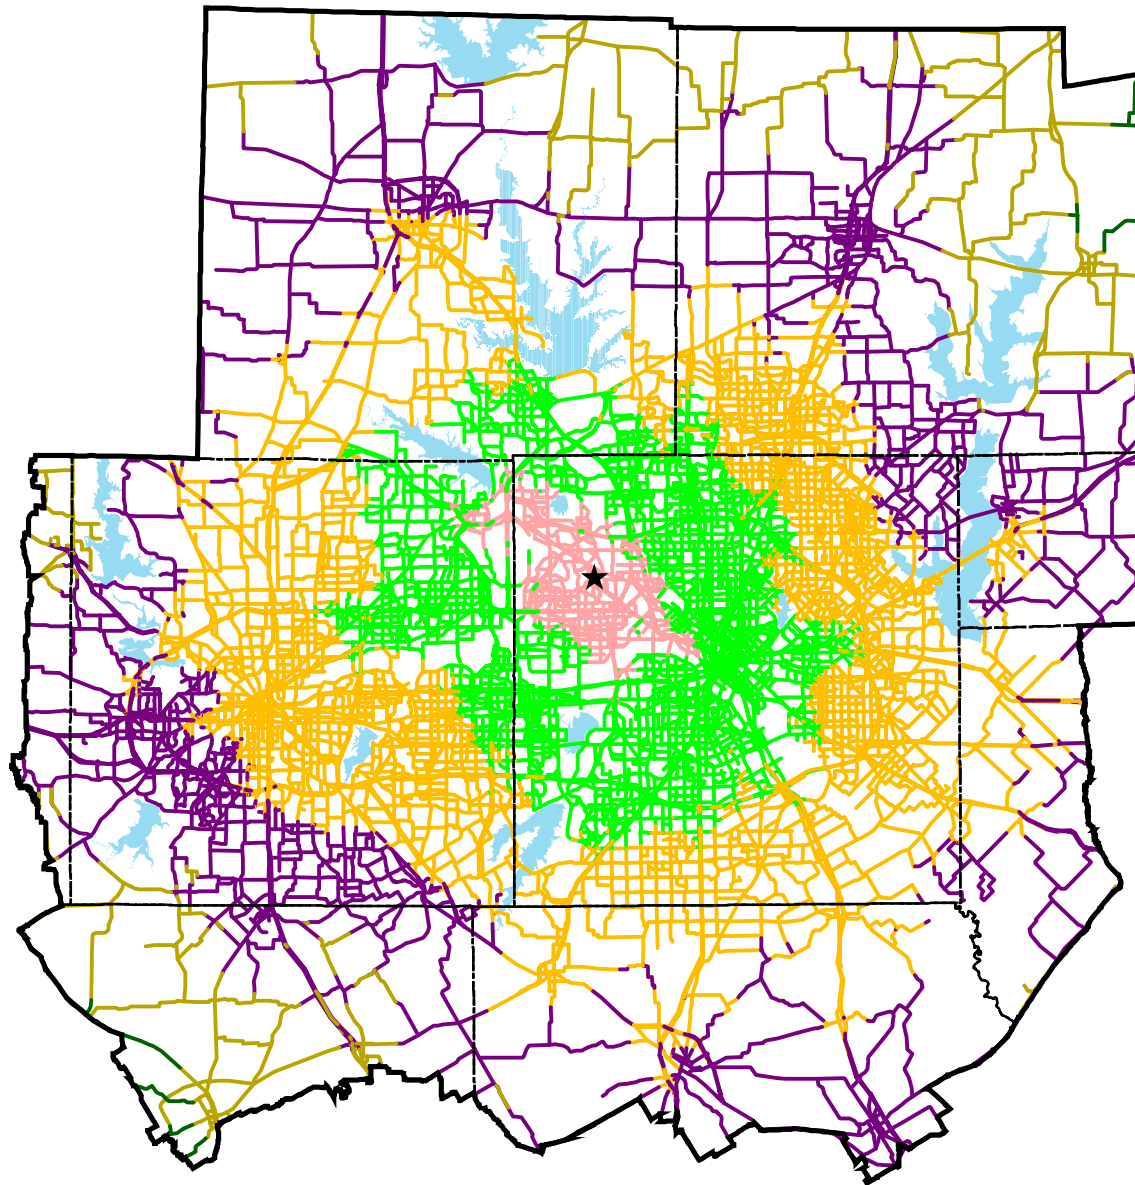

Average Travel Times from Las Colinas - 1999

North Central Texas
Council of Governments
Transportation