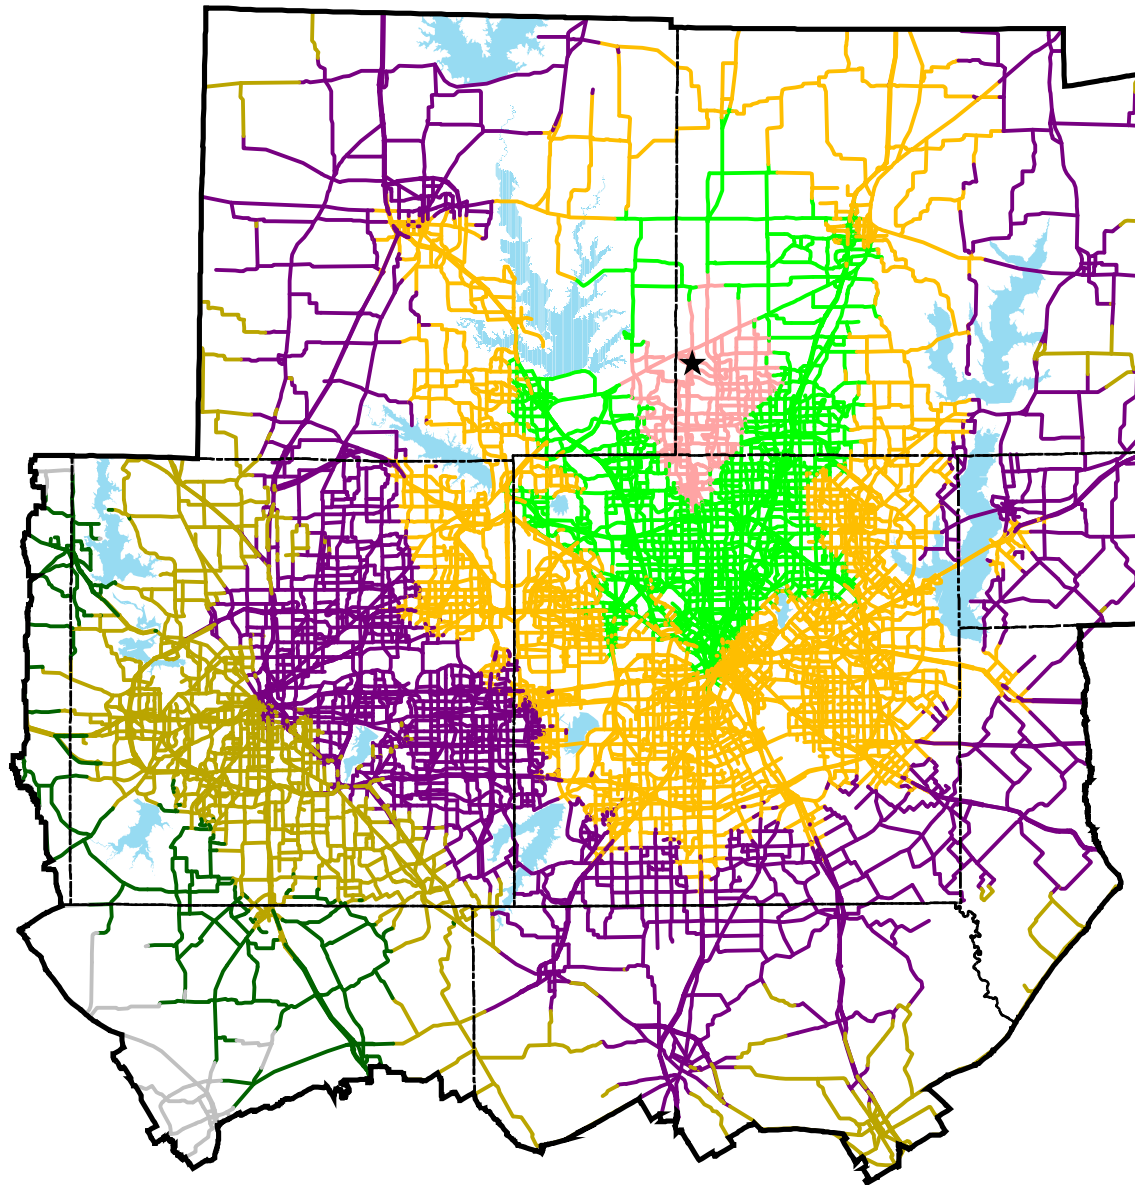

# Average Travel Times from Legacy - 1999

North Central Texas  
Council of Government  
Transportation