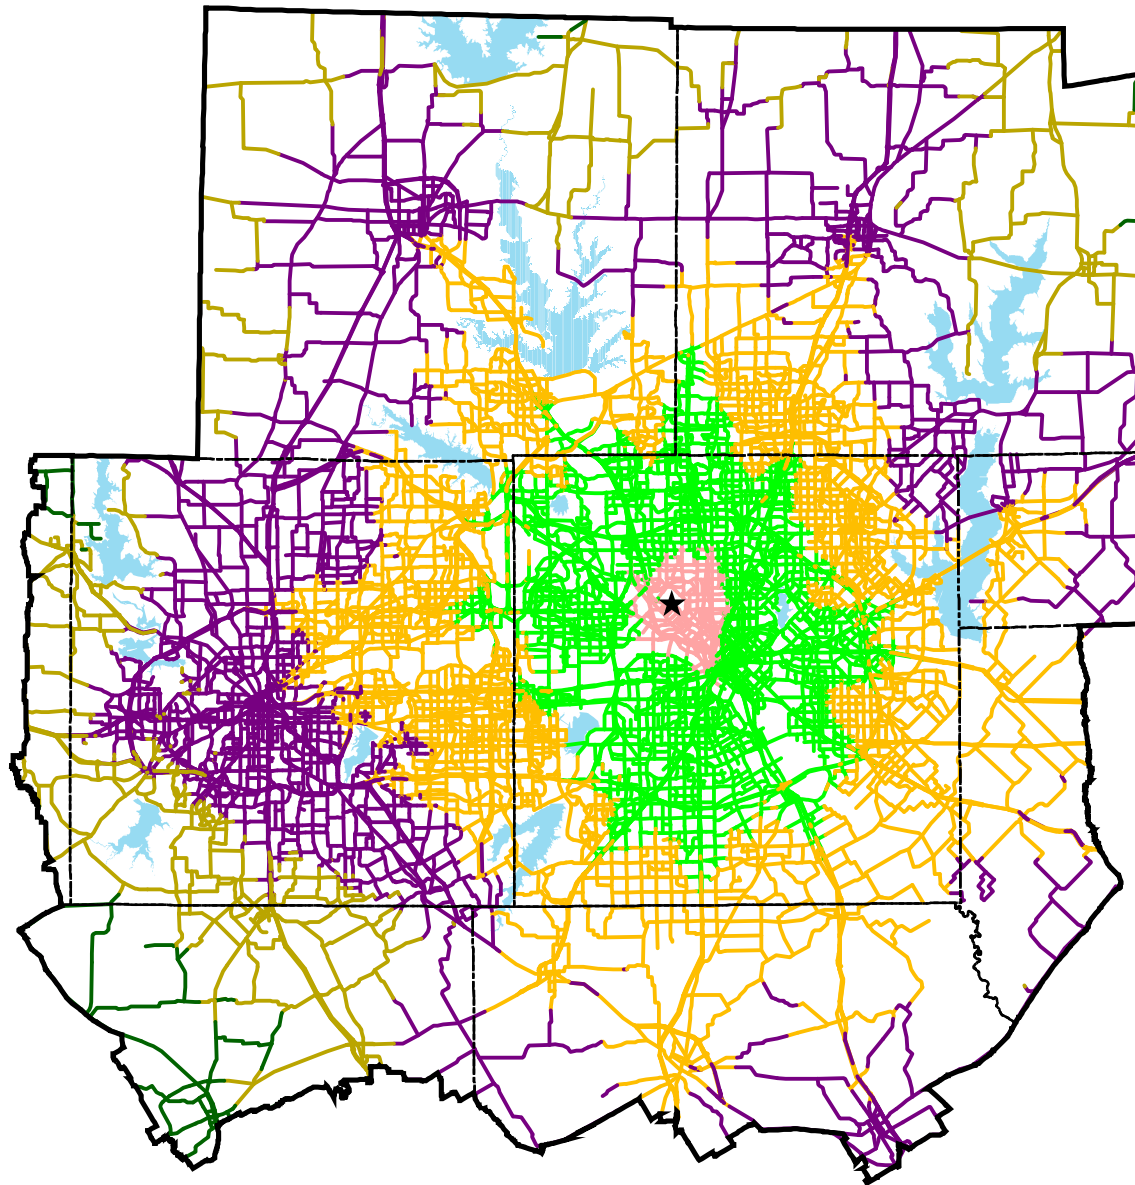

Average Travel Times from Love Field - 1999

North Central Texas
Council of Governments
Transportation