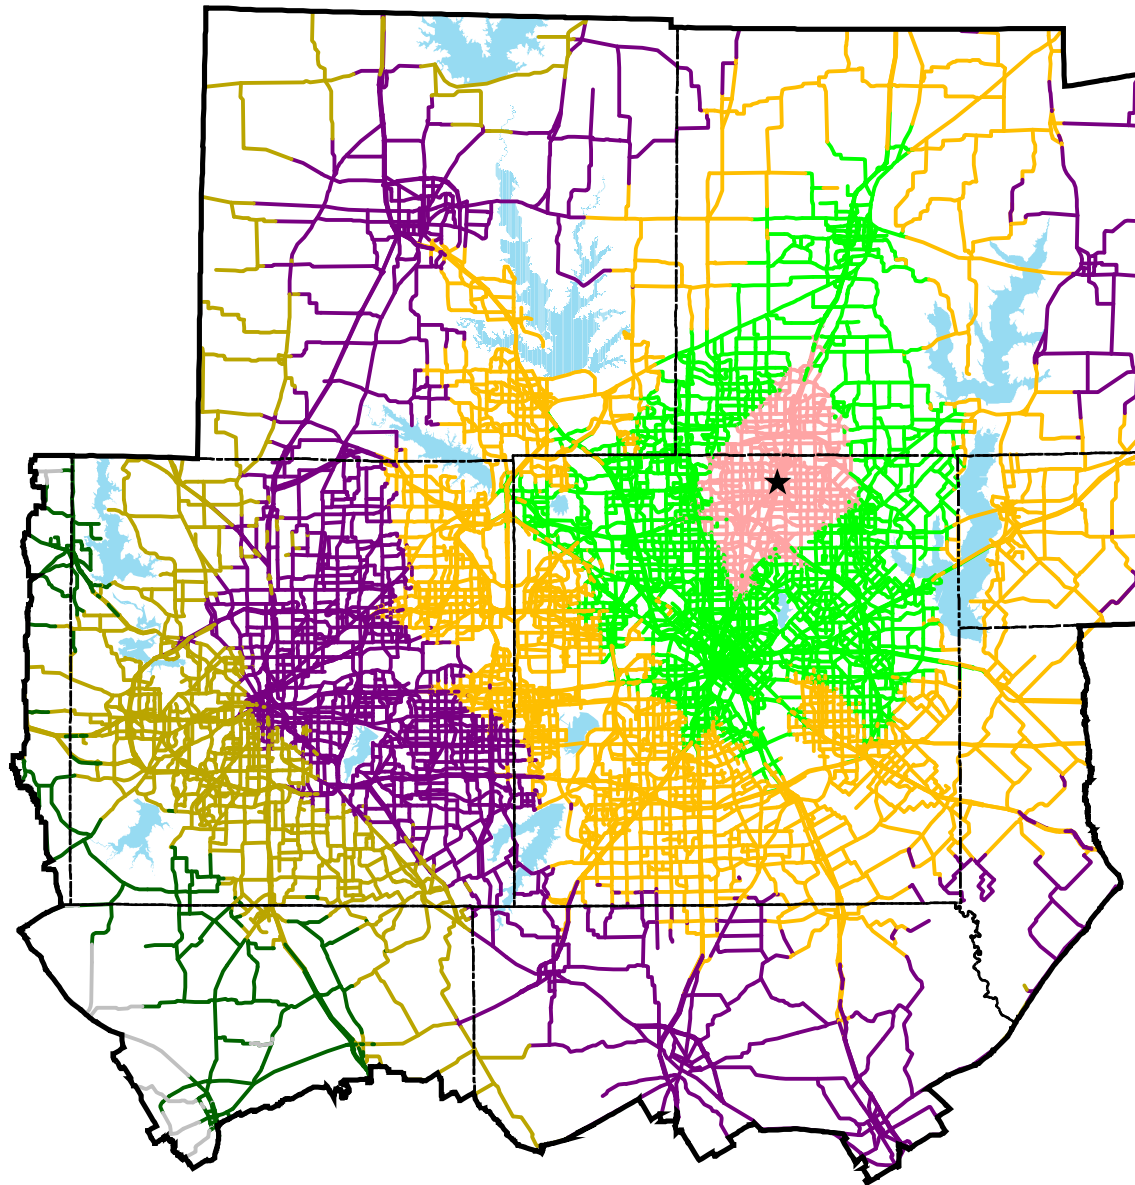

Average Travel Times from Telecom Corridor - 1999

North Central Texas
Council of Governments
Transportation