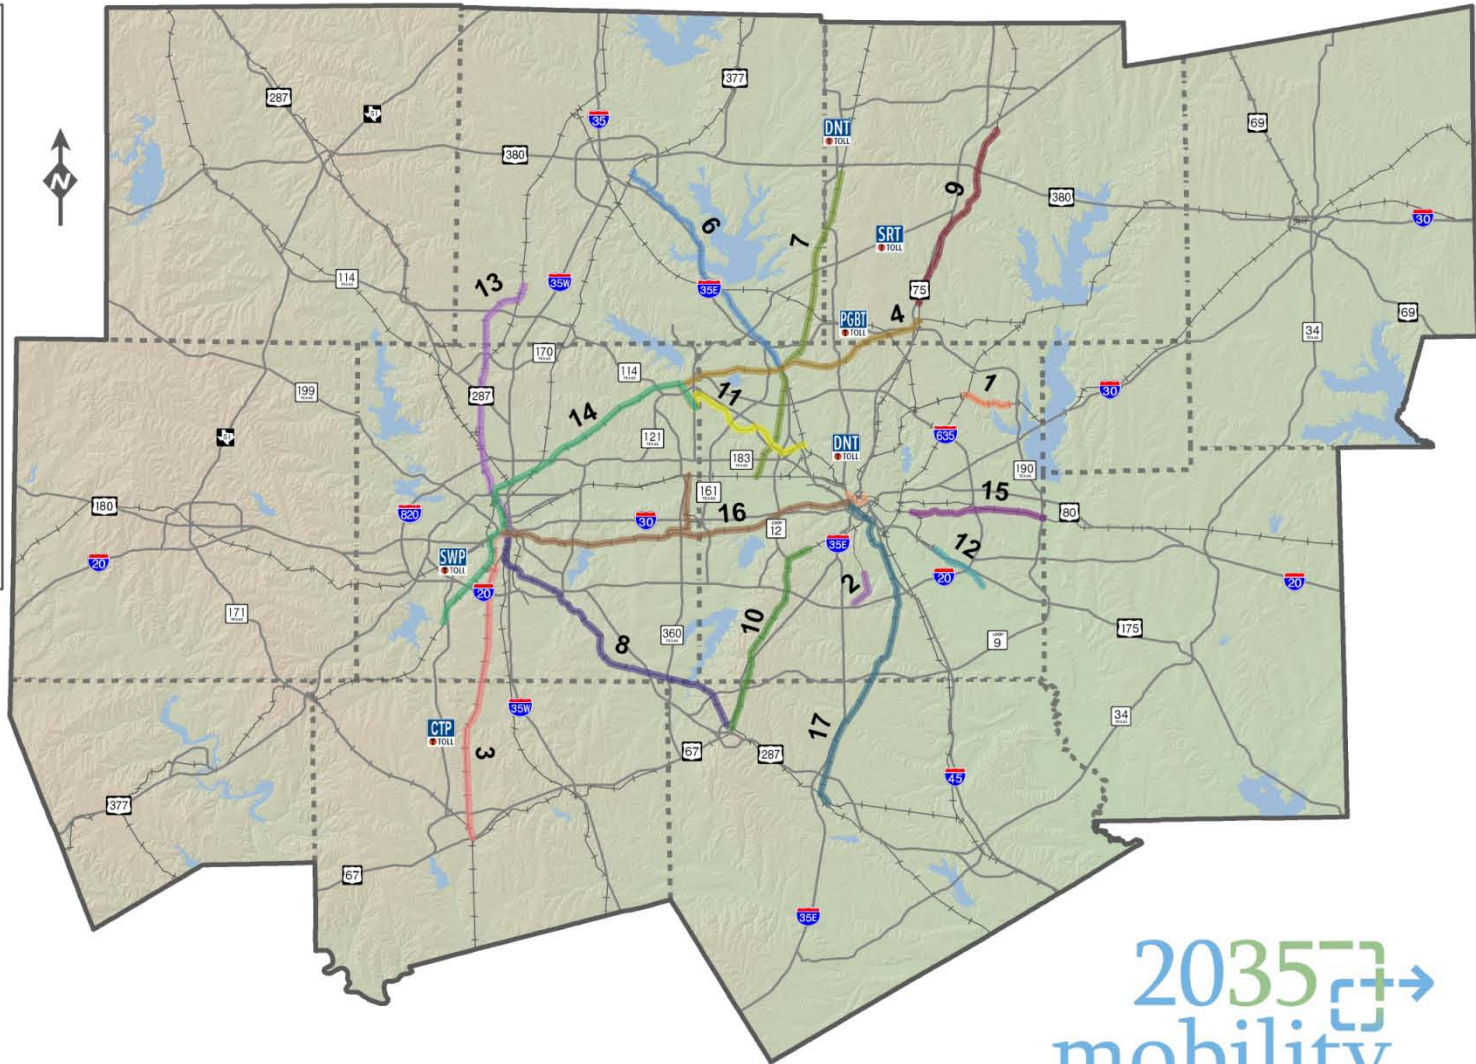

Transit Corridor Projects

Fact Sheet Identification Numbers

Legend

Corridor Number

- 1 - Blue Line - Rowlett Extension
- 2 - Blue Line - UNT Extension
- 3 - Cleburne Line
- 4 - Cotton Belt Line
- 5 - Downtown Dallas Second Alignment
- 6 - A-Train
- 7 - Frisco Line
- 8 - Mansfield Line
- 9 - McKinney Line
- 10 - Midlothian Line
- 11 - Orange Line
- 12 - Green Line - Southeast Extension
- 13 - Speedway Line
- 14 - TEX Rail
- 15 - Scyene Line
- 16 - East/West Line
- 17 - Waxahachie Line

Fort Worth CBD

Dallas CBD