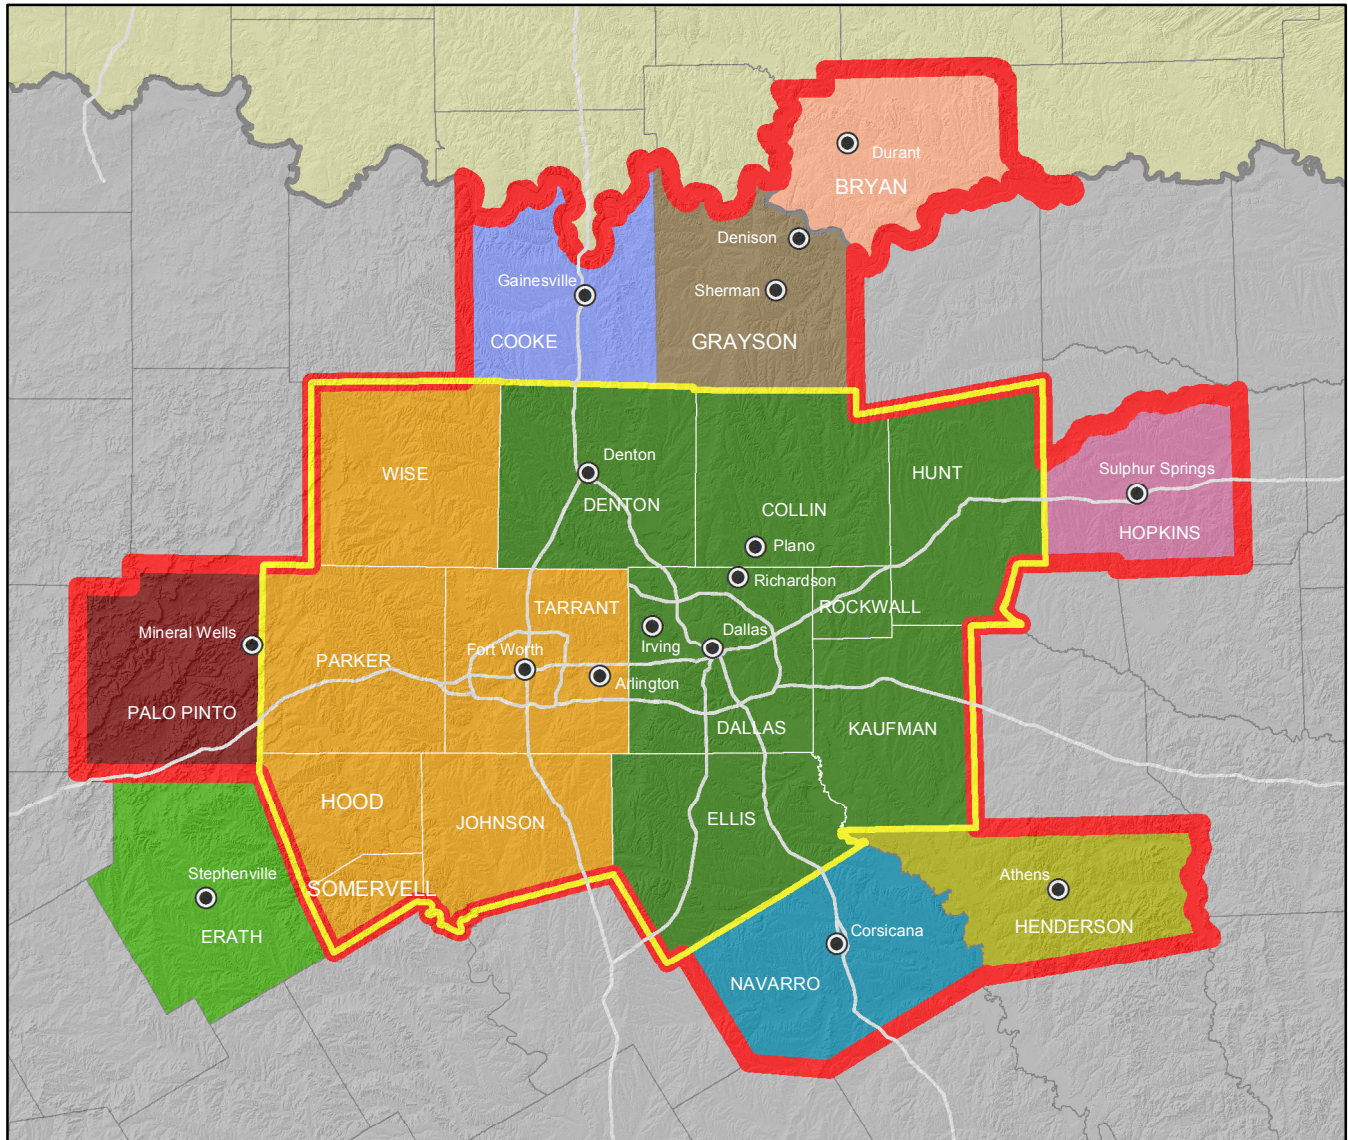

# Metropolitan and Micropolitan Statistical Areas in North Central Texas

Delineations were announced by the Office of Management and Budget (OMB) in February 2013 and are based on Census 2010 and American Community Survey data