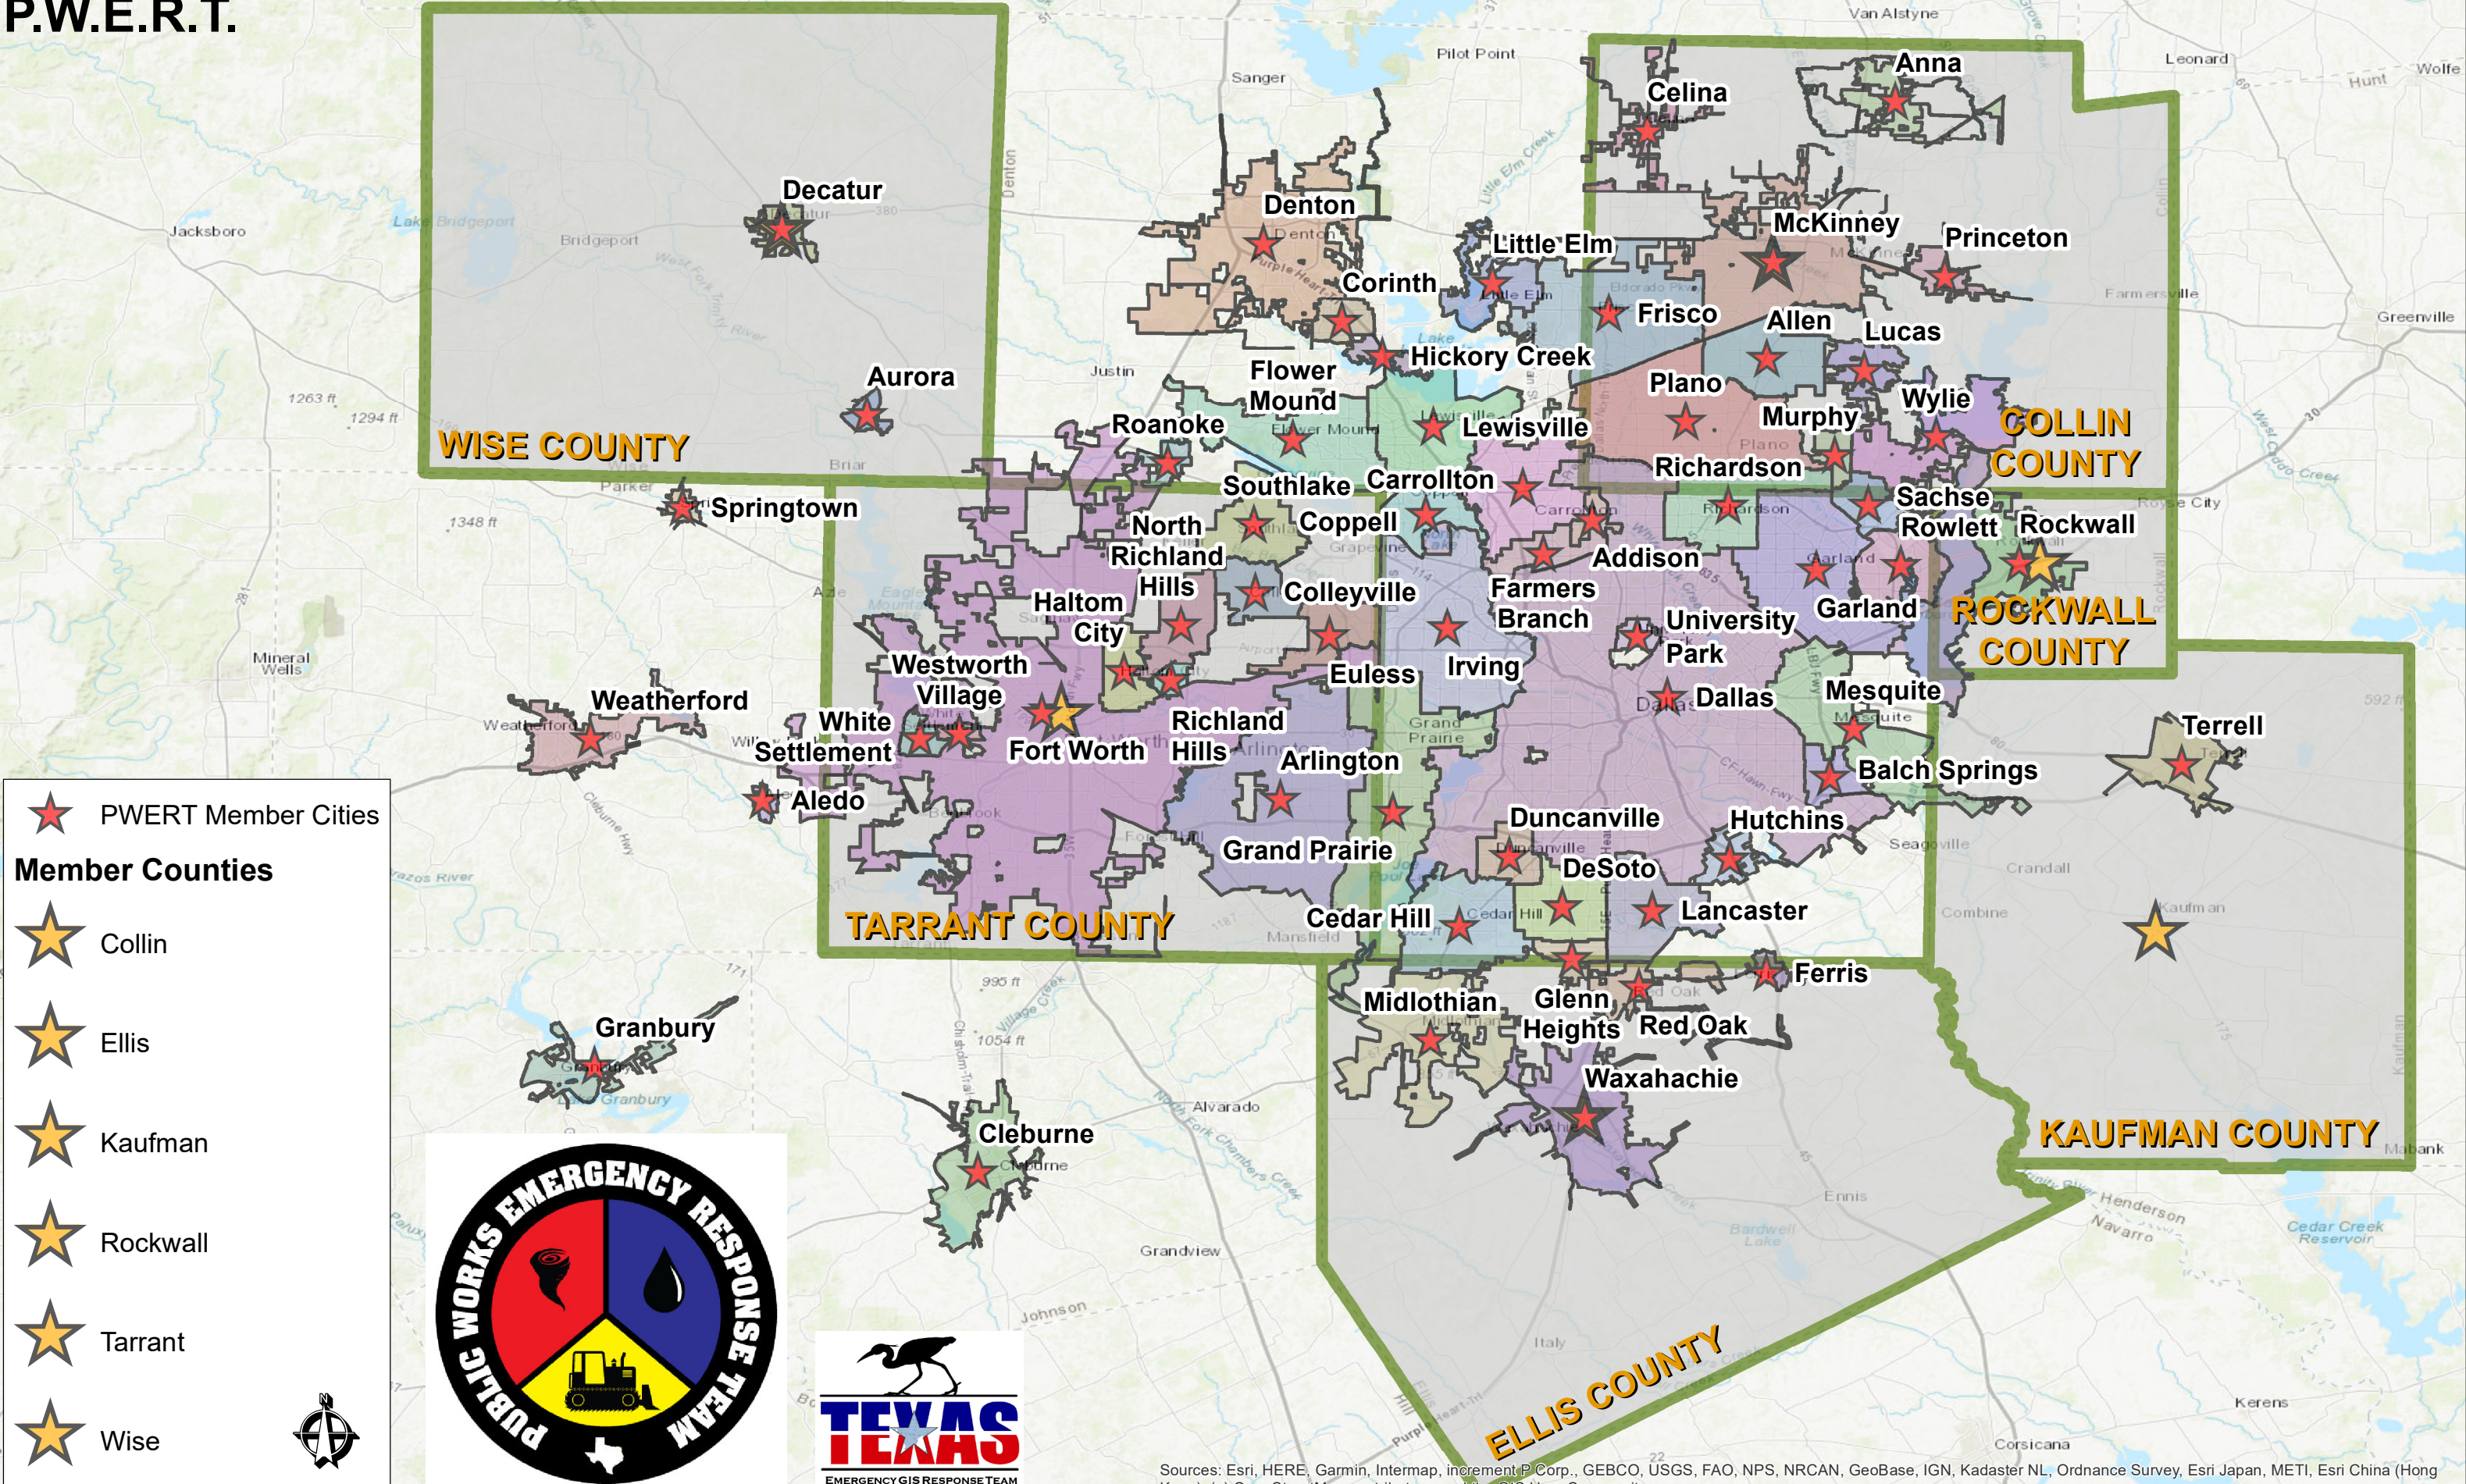

# Public Works Emergency Response Team P.W.E.R.T.

- ★ PWERT Member Cities
- Member Counties**
- ★ Collin
- ★ Ellis
- ★ Kaufman
- ★ Rockwall
- ★ Tarrant
- ★ Wise

Sources: Esri, HERE, Garmin, Intermap, increment P Corp., GEBCO, USGS, FAO, NPS, NRCAN, GeoBase, IGN, Kadaster NL, Ordnance Survey, Esri Japan, METI, Esri China (Hong Kong), (c) OpenStreetMap contributors, and the GIS User Community  
Date Saved: 7/1/2020