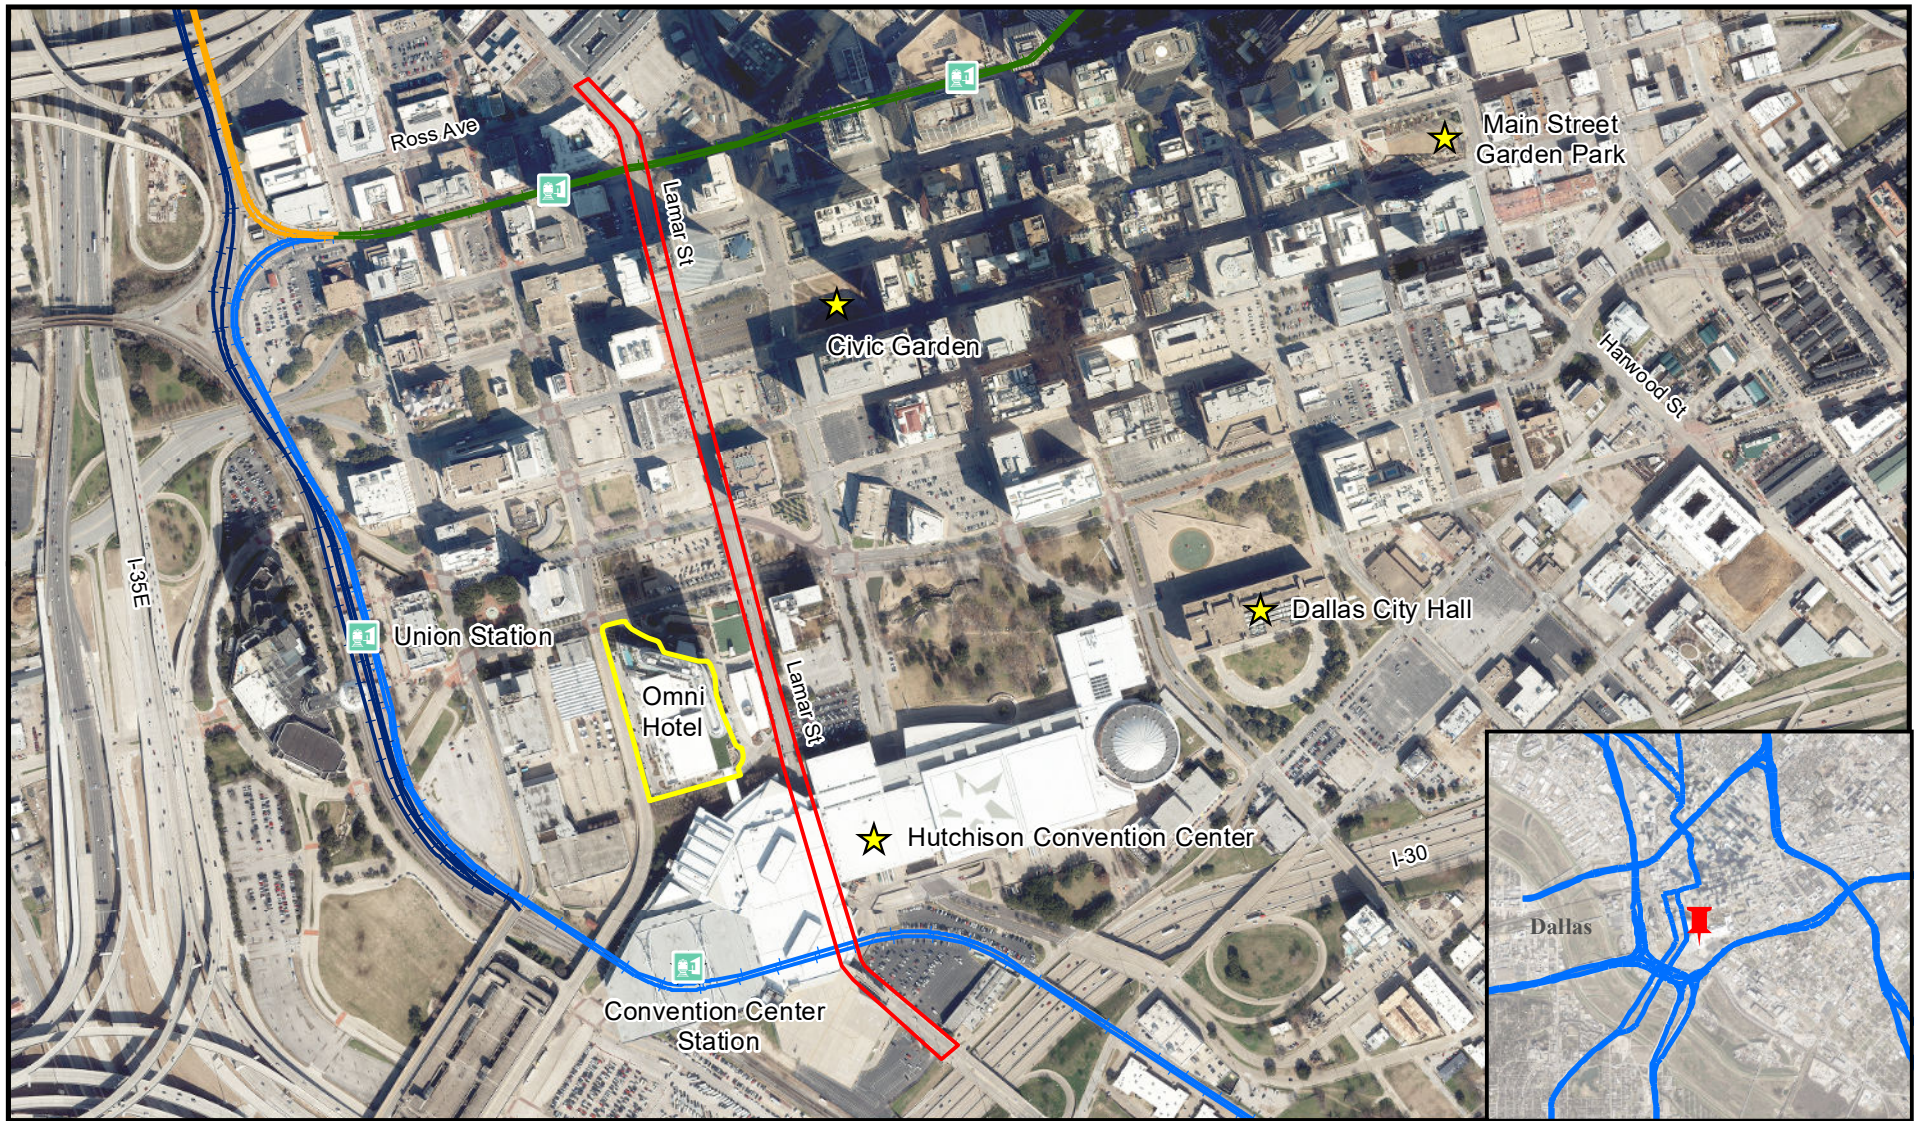

Dallas - Omni Convention Hotel and Convention Center

- ★ Points of Interest
- Light Rail Station
- Mixed Use Development
- NCTCOG Funded Infrastructure

- Passenger Rail Lines**
- Orange / Green Line
 - Red / Blue / Orange / Green Line
 - Red / Blue Line
 - Trinity Railway Express