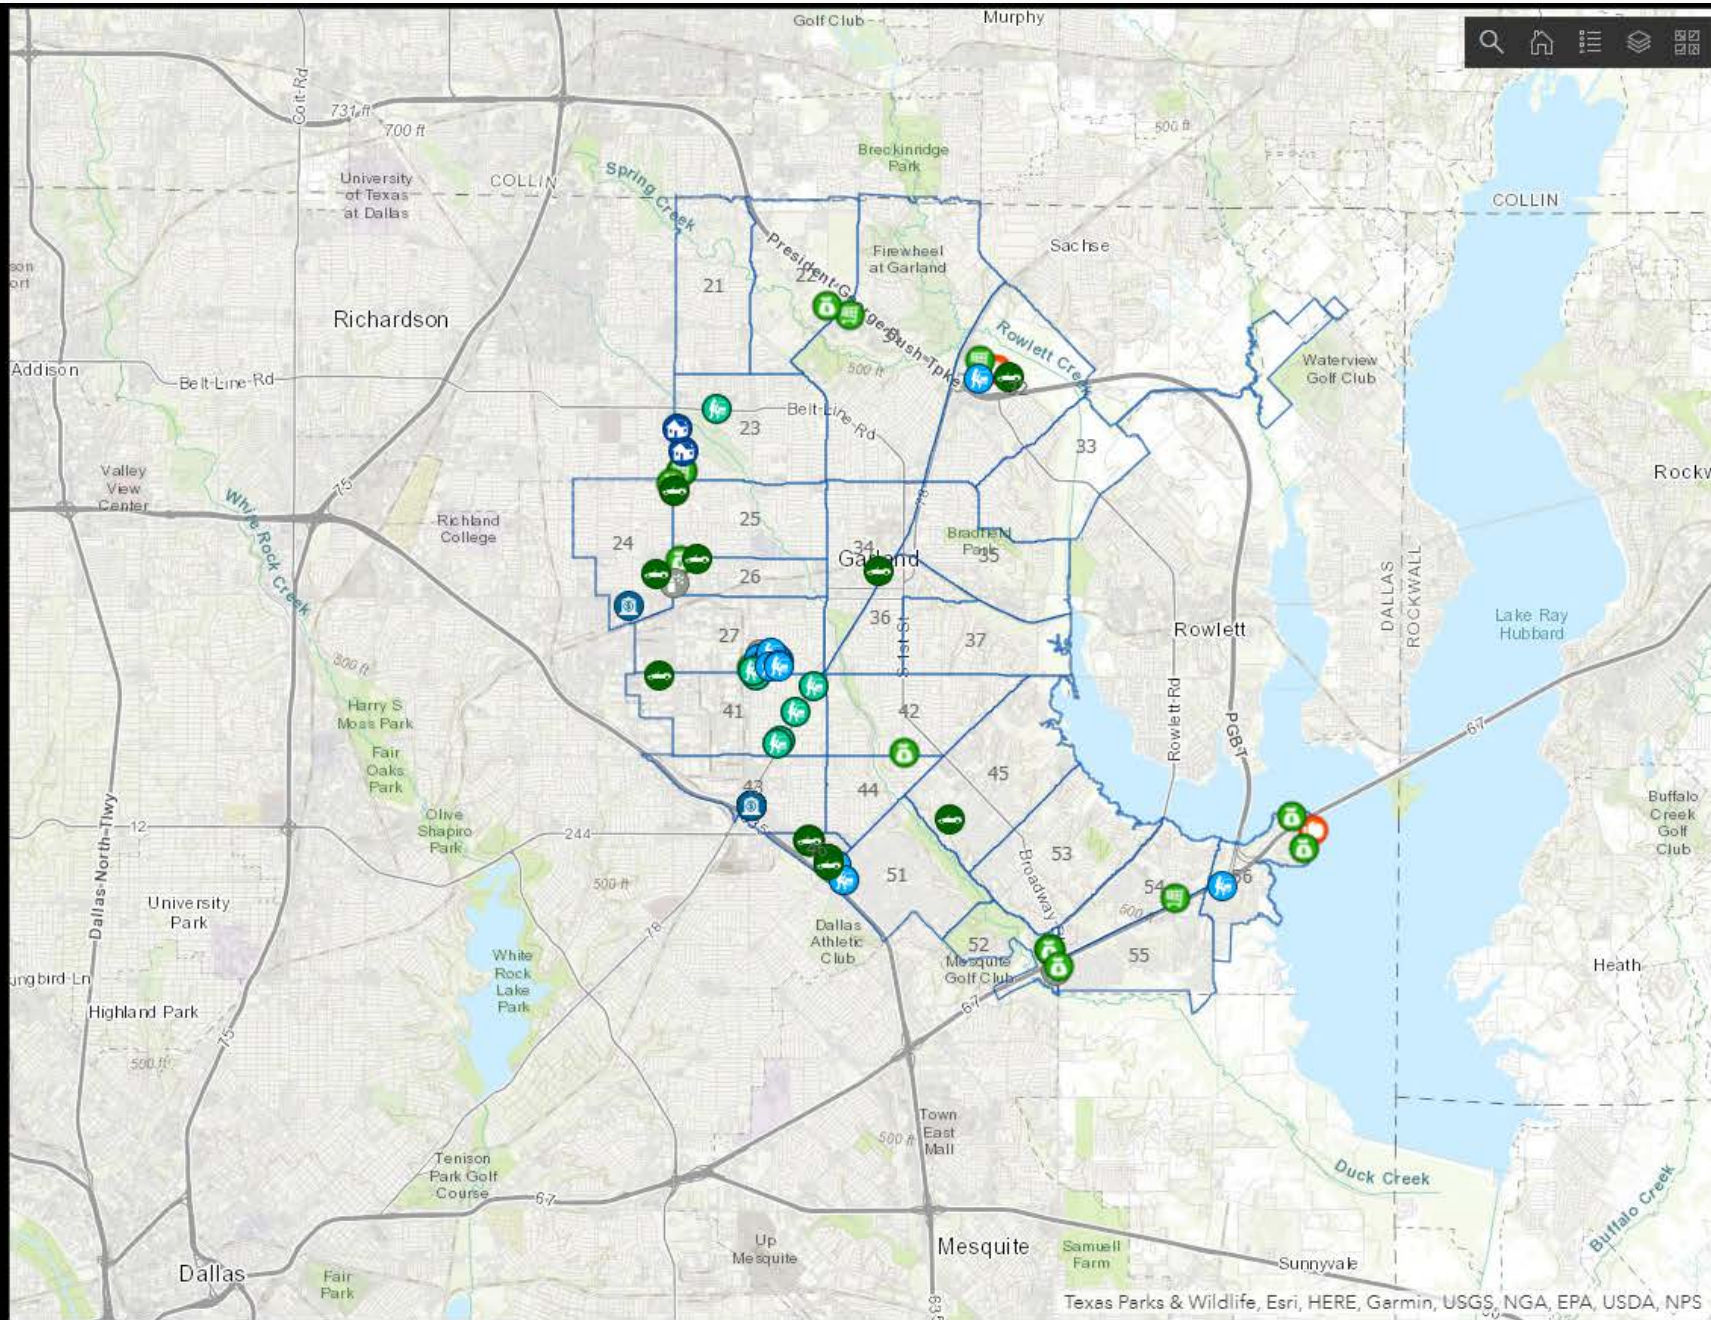

- ALL
- 6a-10a
- 10a-2p
- 2p-6p
- 6p-10p
- 10p-2a
- 2a-6a
- Delayed

District:

ALL

Offense:

- ALL
- AGG ASSAULT
- BURGLARY-BLDG
- BURGLARY-HAB
- BURGLARY-VEH
- MOTOR VEHICLE THEFT
- VANDALISM
- ROBBERY-BUSINESS
- ROBBERY-INDIVIDUAL
- SHOPLIFTING
- THEFT-MV PARTS
- THEFT-OTHER

Updates hourly.
 If service interrupted, refer to most recent reported_on date for time of last update.
 FOR DEMONSTRATION ONLY - MOCK DATA

73

CRIME COUNT | ARRESTS

50 Most Recent Reported Offenses

- 2023Q001339
UNAUTHORIZED USE MOTOR VEHICLE
4/27/2023, 7:40 AM
- 2023Q001307
THEFT-MOTOR VEH PARTS/ACCESSORIES-L/T \$100
4/27/2023, 7:00 AM
- 2023Q001343
THEFT-ALL OTHER-L/T \$100
4/27/2023, 3:30 AM
- 2023Q001236
BURGLARY-BLDG
4/26/2023, 6:44 PM
- 2023Q001314
THEFT-SHOPLIFTING-\$100 L/T \$750
4/26/2023, 4:46 PM
- 2023Q001301
THEFT-MOTOR VEH PARTS/ACCESSORIES-\$2, 500 L/T \$30,000
4/26/2023, 2:24 PM
- 2023Q001289
BURGLARY-VEH
4/26/2023, 12:25 PM
- 2023Q001361

DEMO DASHBOARD

FILTERS:

Reported within the last:

3 days

1 week

2 weeks

4 weeks

Time of Day: