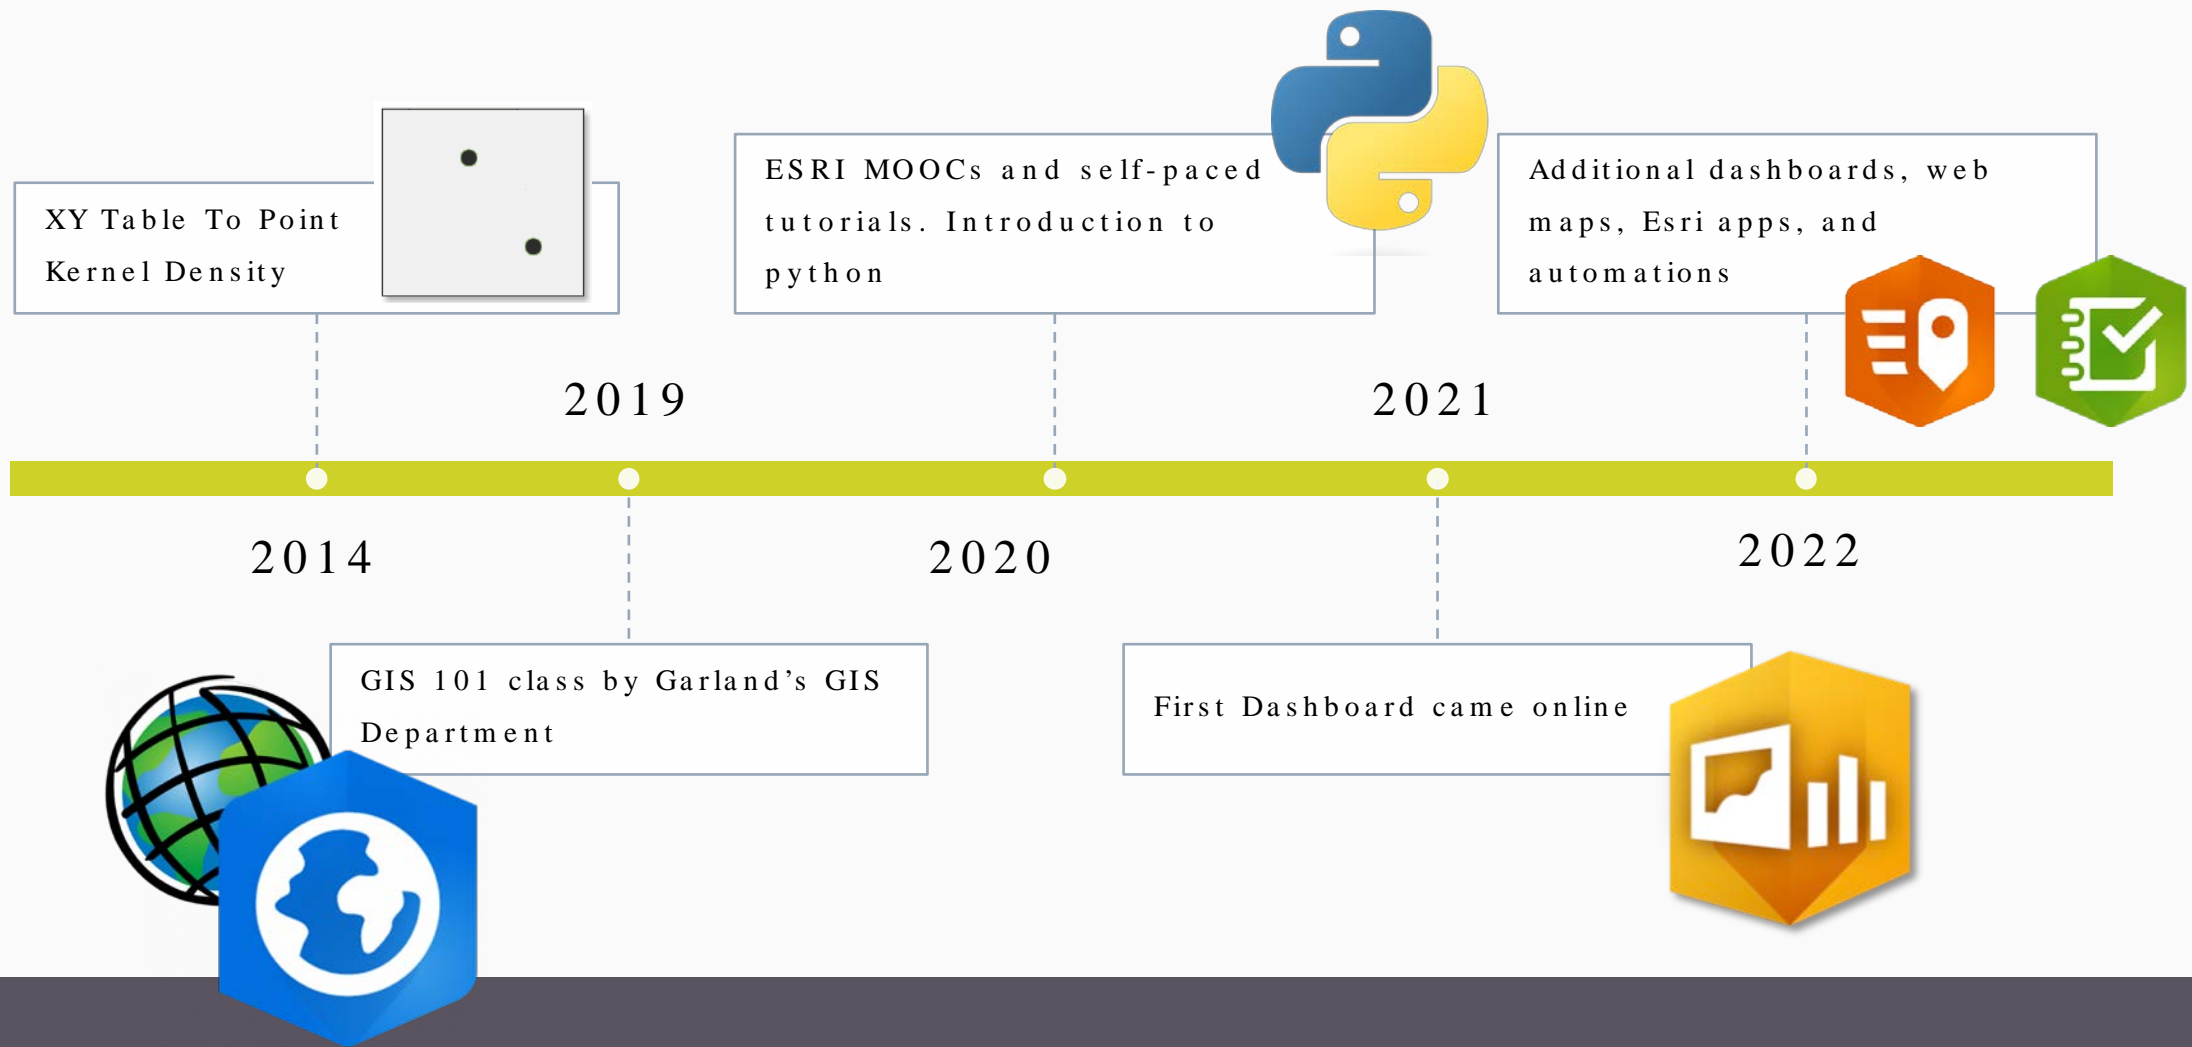

Dashboards in Crime Analysis

Creel Java, Lead Crime Analyst
Garland Police Department

Timeline

DEMO DASHBOARD

FILTERS:

Reported within the last:

- 3 days
- 1 week
- 2 weeks
- 4 weeks

Time of Day:

DEMO DASHBOARD

FILTERS:

Reported within the last:

3 days

1 week

2 weeks

4 weeks

Time of Day: