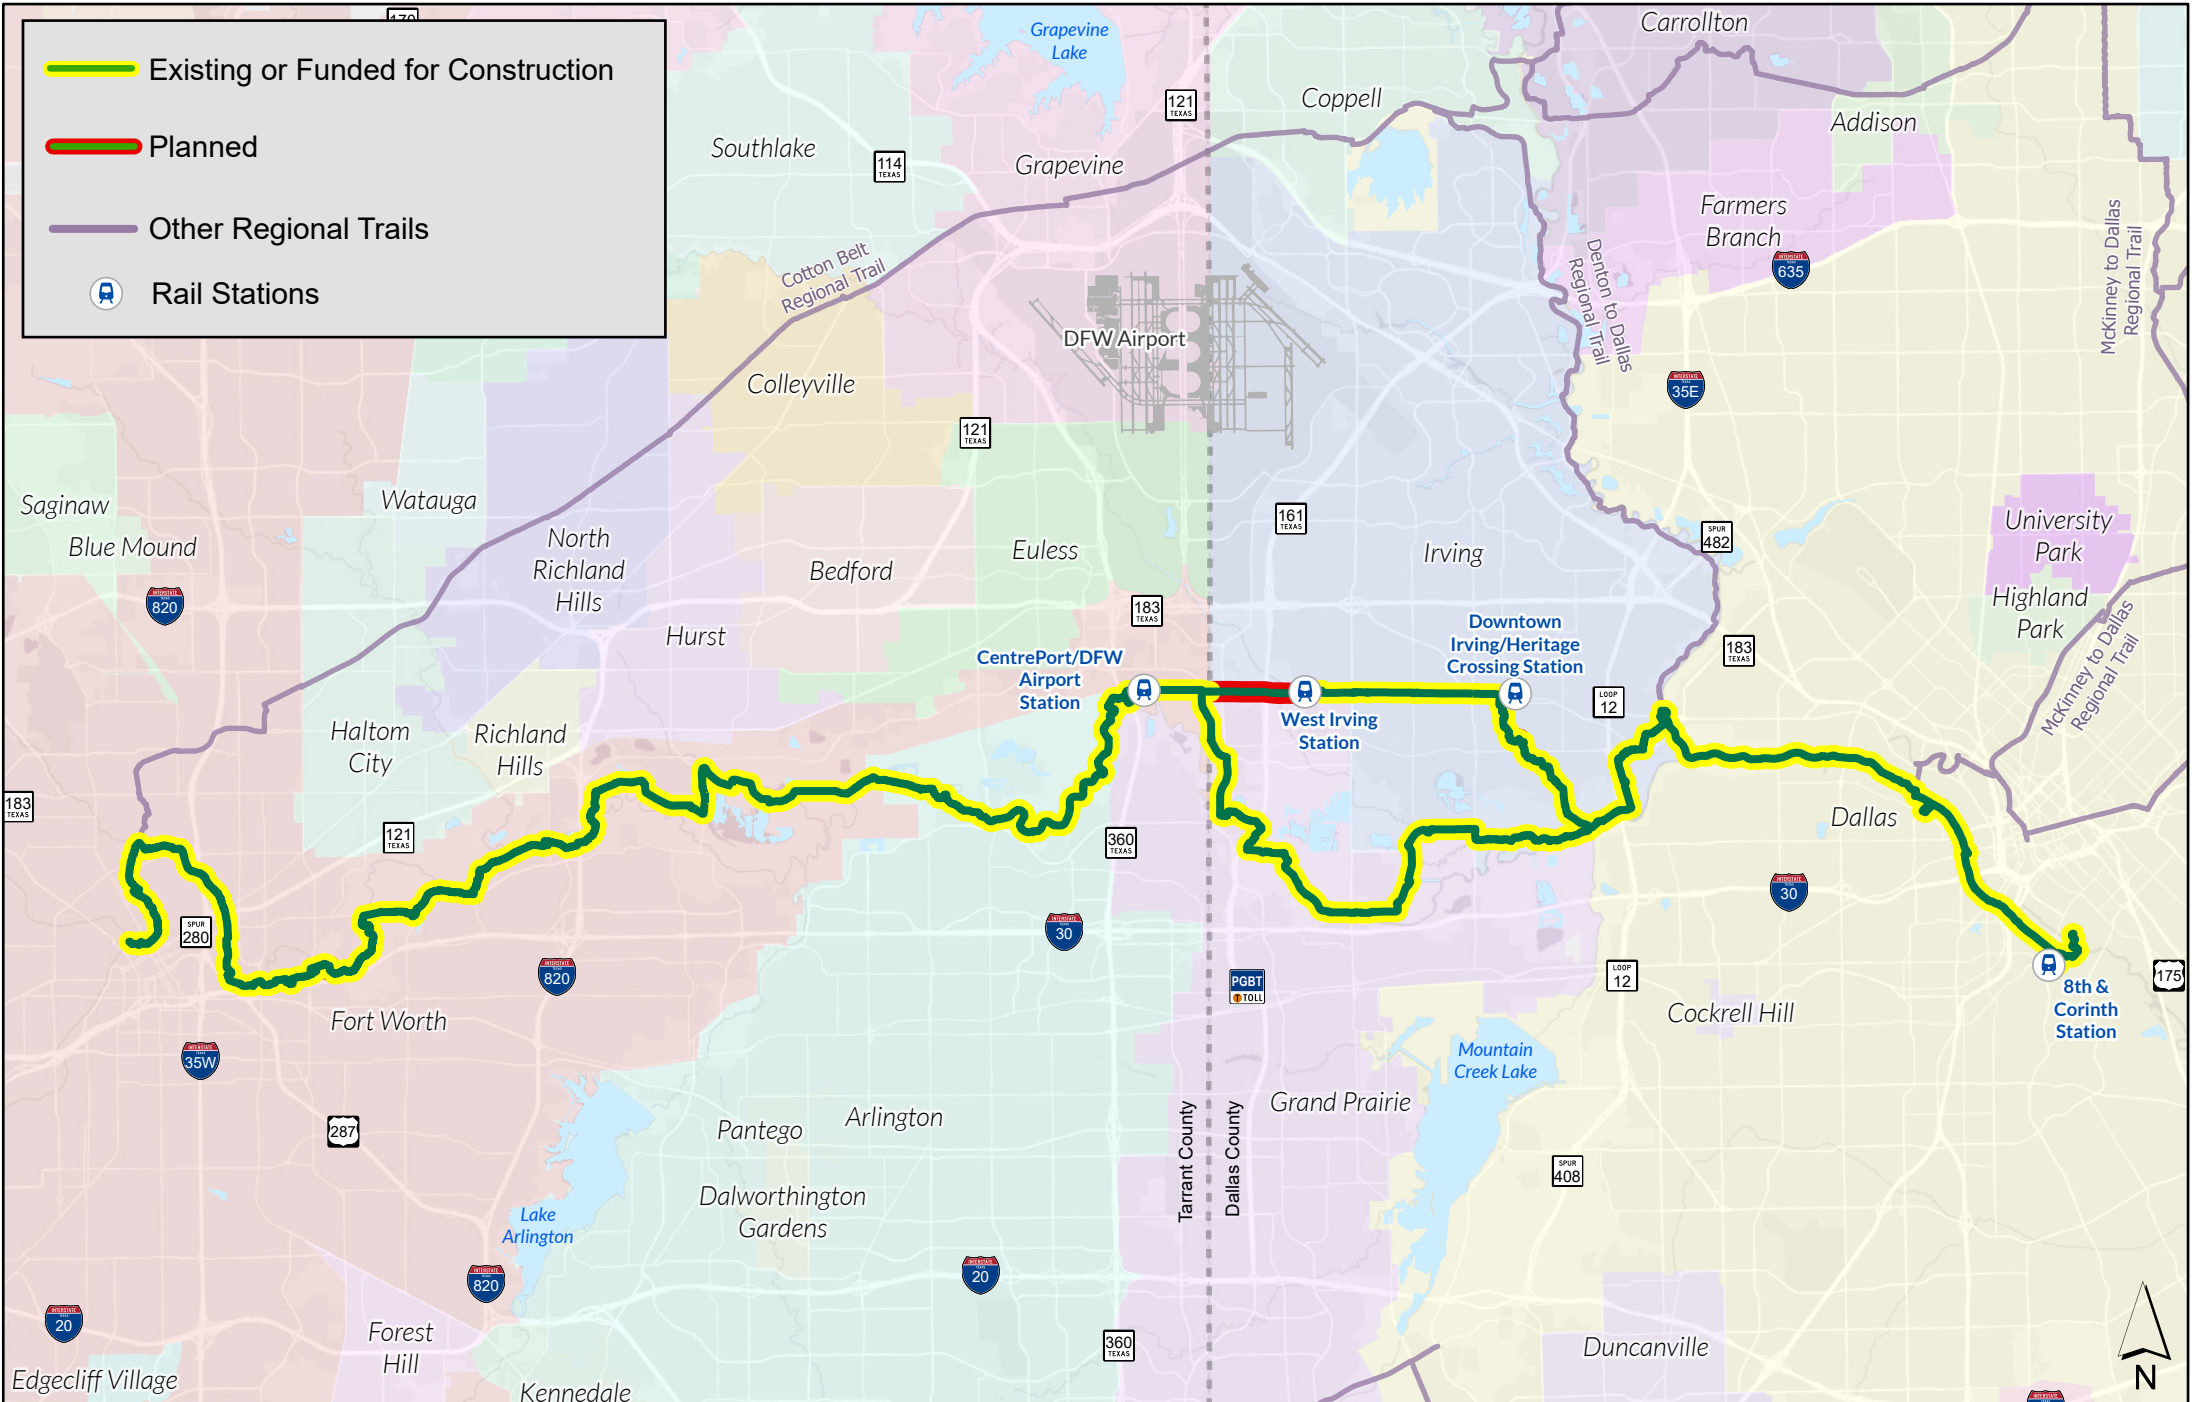

DFW Discovery Trail

Total Length: 64 Miles

Last Update: 5/8/2026