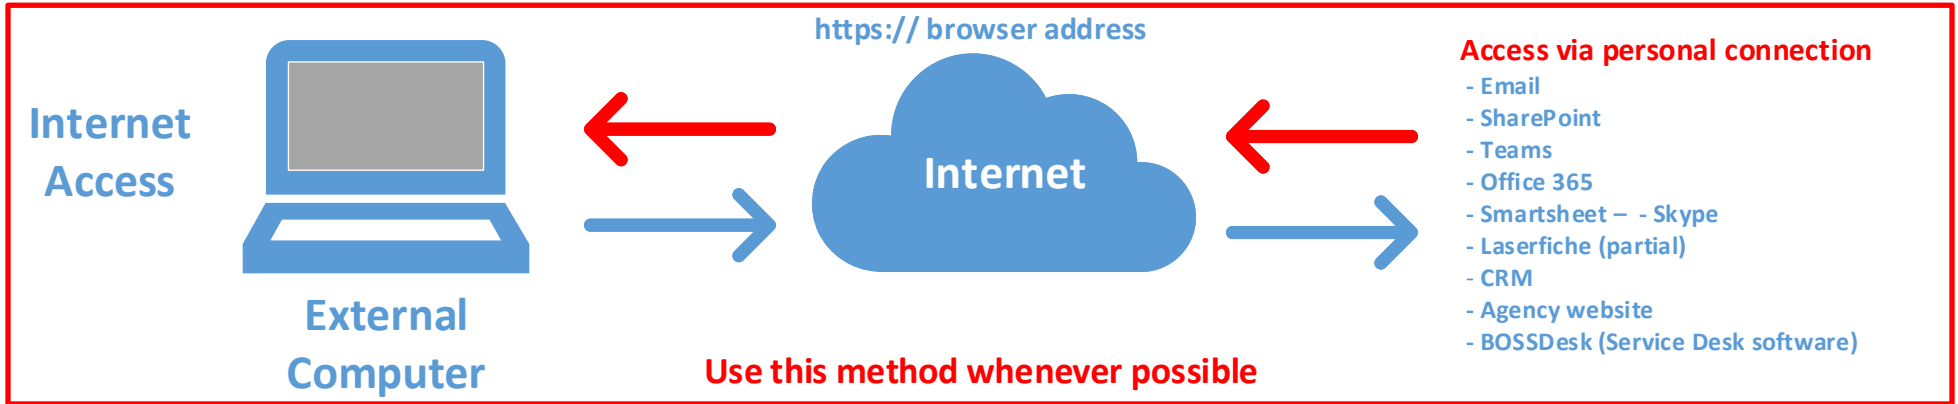

# Accessing Agency Applications and Data Remotely

<https://portal.nctcog.org> for non-Agency Computer  
PulseSecure App for Agency Computer