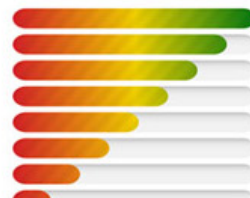

Track A Report

Check the status of a previous submitted