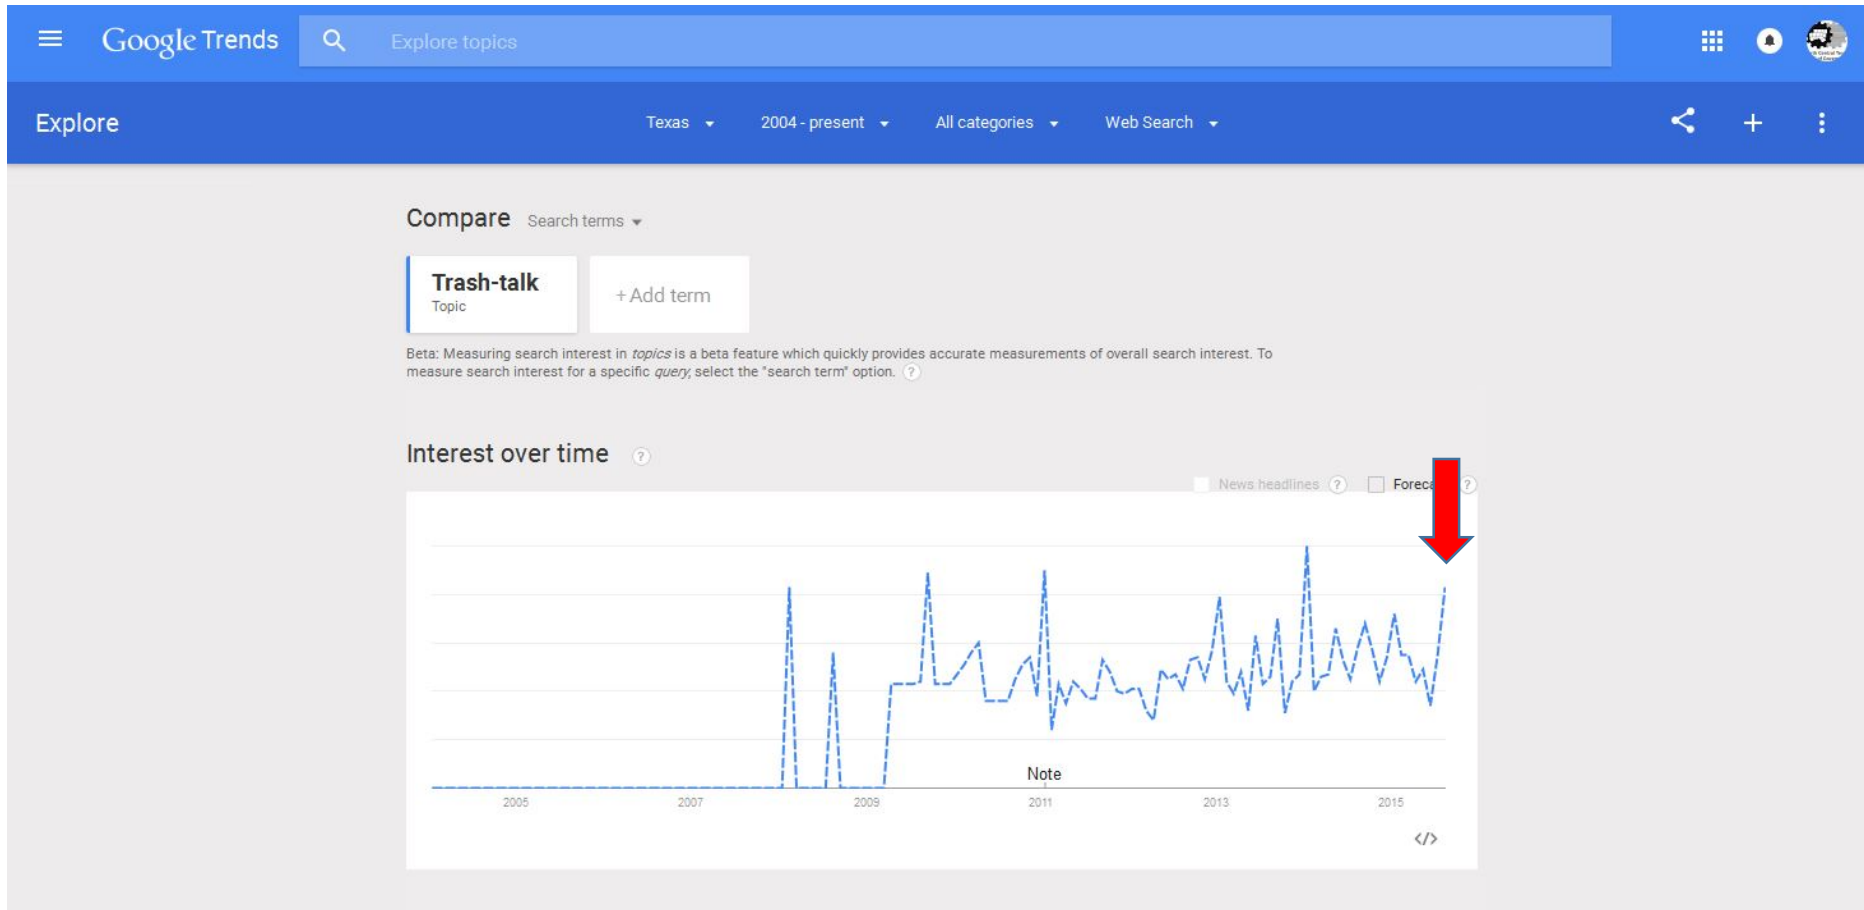

Trash-Talk Trended on Google during our campaign