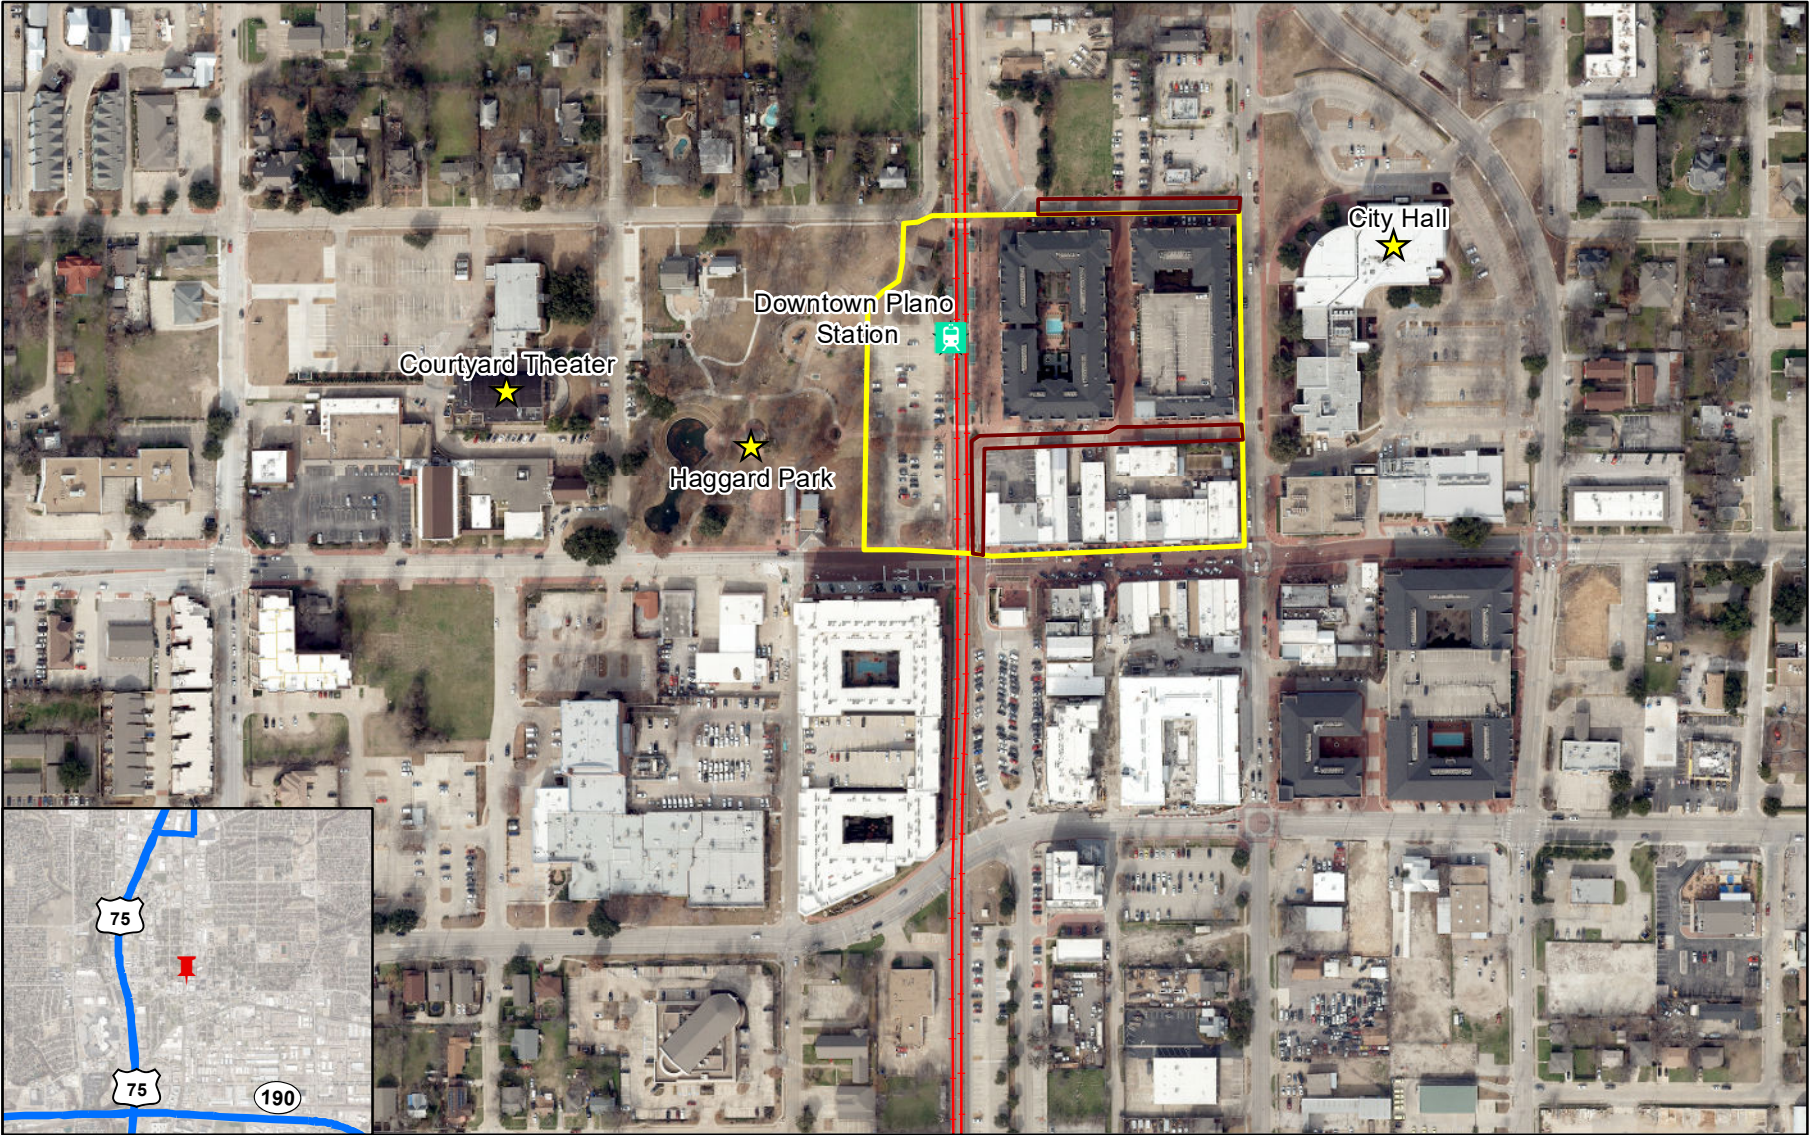

Plano - Transit Village

- Light Rail Station
- Points of Interest
- Mixed-Use Development
- Red / Orange (peak) Line
- NCTCOG Funded Infrastructure