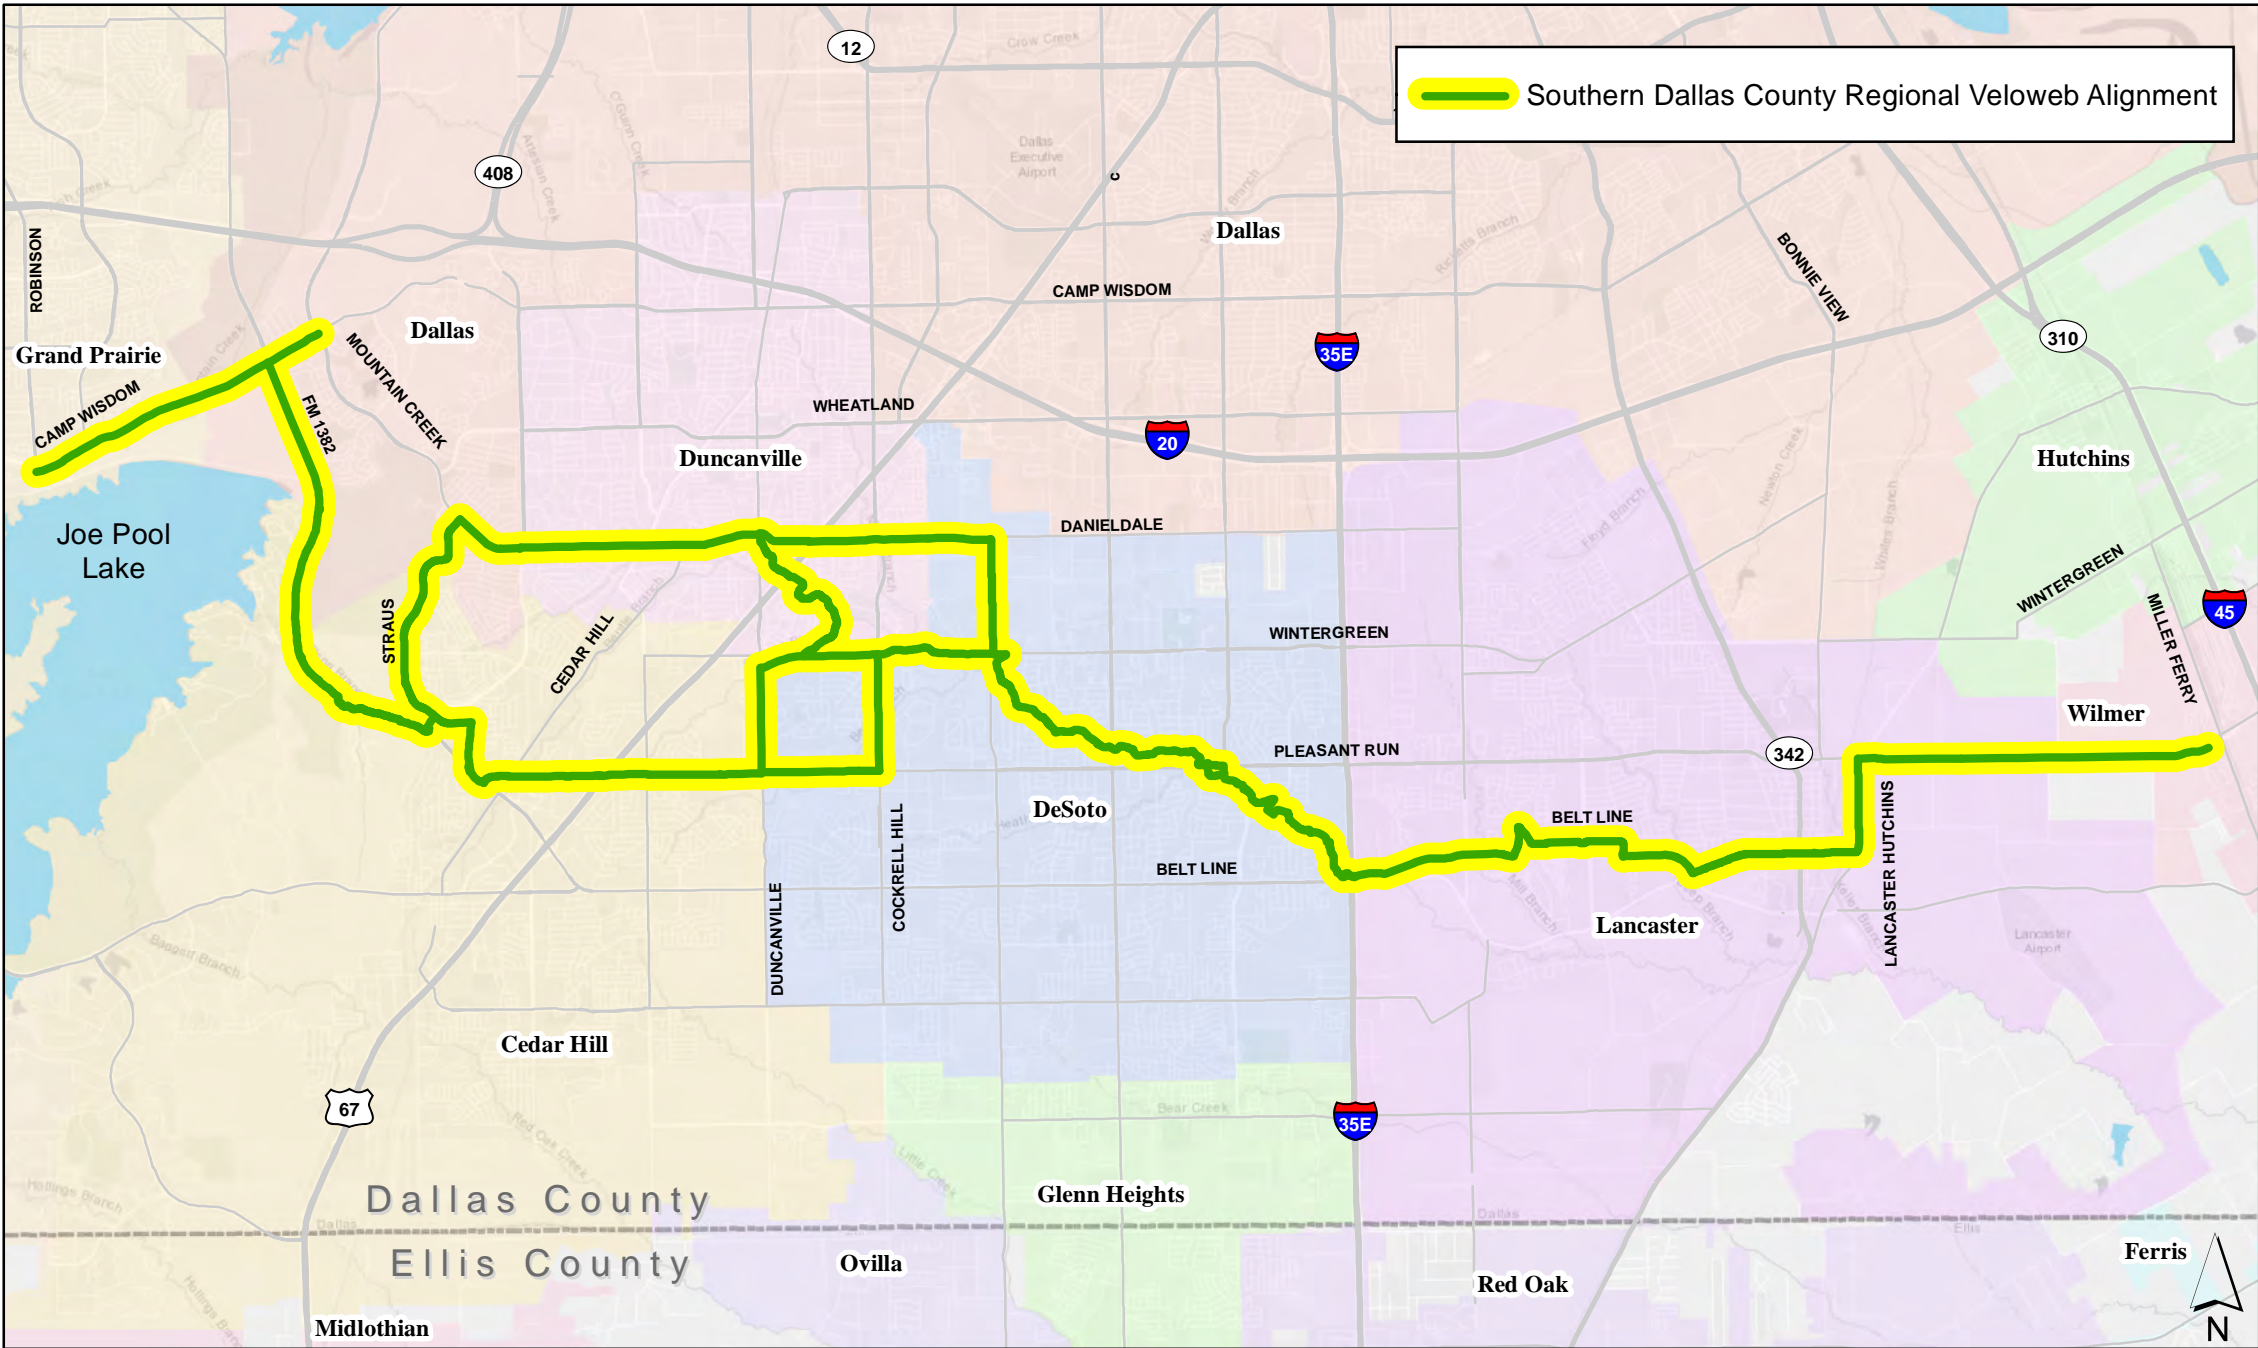

# Southern Dallas County Regional Veloweb Alignment

Total Length: 38.2 Miles

 Southern Dallas County Regional Veloweb Alignment

Document Path: I:\Sustainable\_Development\ArcGIS\Bike\_Ped\Projects\Regional Trail Corridors - GIS\South Dallas County Regional Veloweb\Location Map\SDC Location Map\_bk\_8.02.2021.mxd