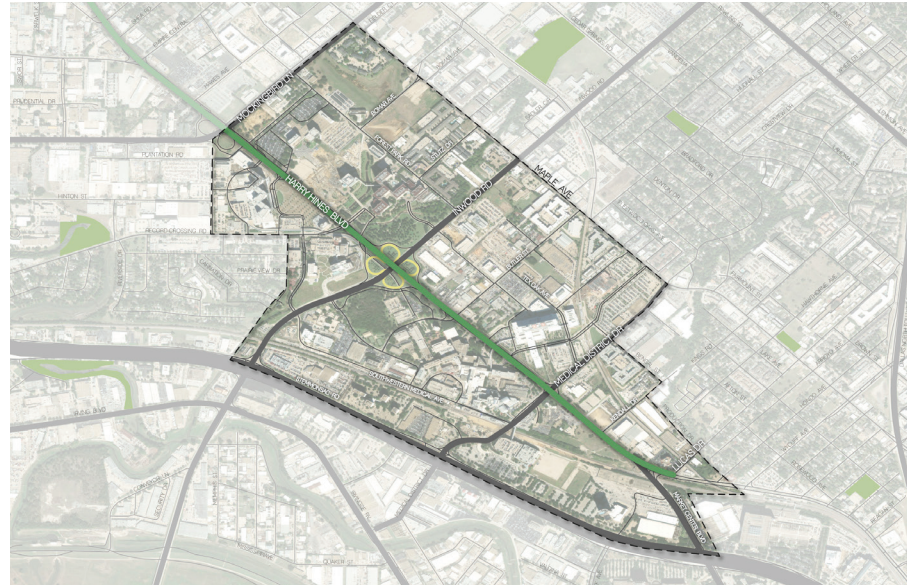

SOUTHWESTERN MEDICAL DISTRICT URBAN STREETScape PROJECT

Share Your Vision for Harry Hines Boulevard!

Just three miles from downtown Dallas in the Southwestern Medical District, **a unique transformation along the Harry Hines** transportation corridor is about to happen.

The **Southwestern Medical District Urban (SWMD) Streetscape project**, led by the Texas Trees Foundation, will become the new model of what a medical district can be – a more holistic district that spurs good health, safety, calm, and a respite from stress – **the intersection of health and nature.**

The new streetscape will promote safety, connectivity and nature for all who live, work and visit the district.

Share Your Ideas!

We want to hear from you! Please take our survey:
<https://bit.ly/2RTzugv>

For more information, please visit:

<https://www.texas-trees.org/southwesternmedicaldistrict/>

Photo Courtesy of UT Southwestern Medical Center

¡Comparta su Visión de Harry Hines Boulevard!

A solo tres millas del centro de Dallas en el Southwestern Medical District, está a punto de suceder una transformación única a lo largo del corredor de transporte de Harry Hines.