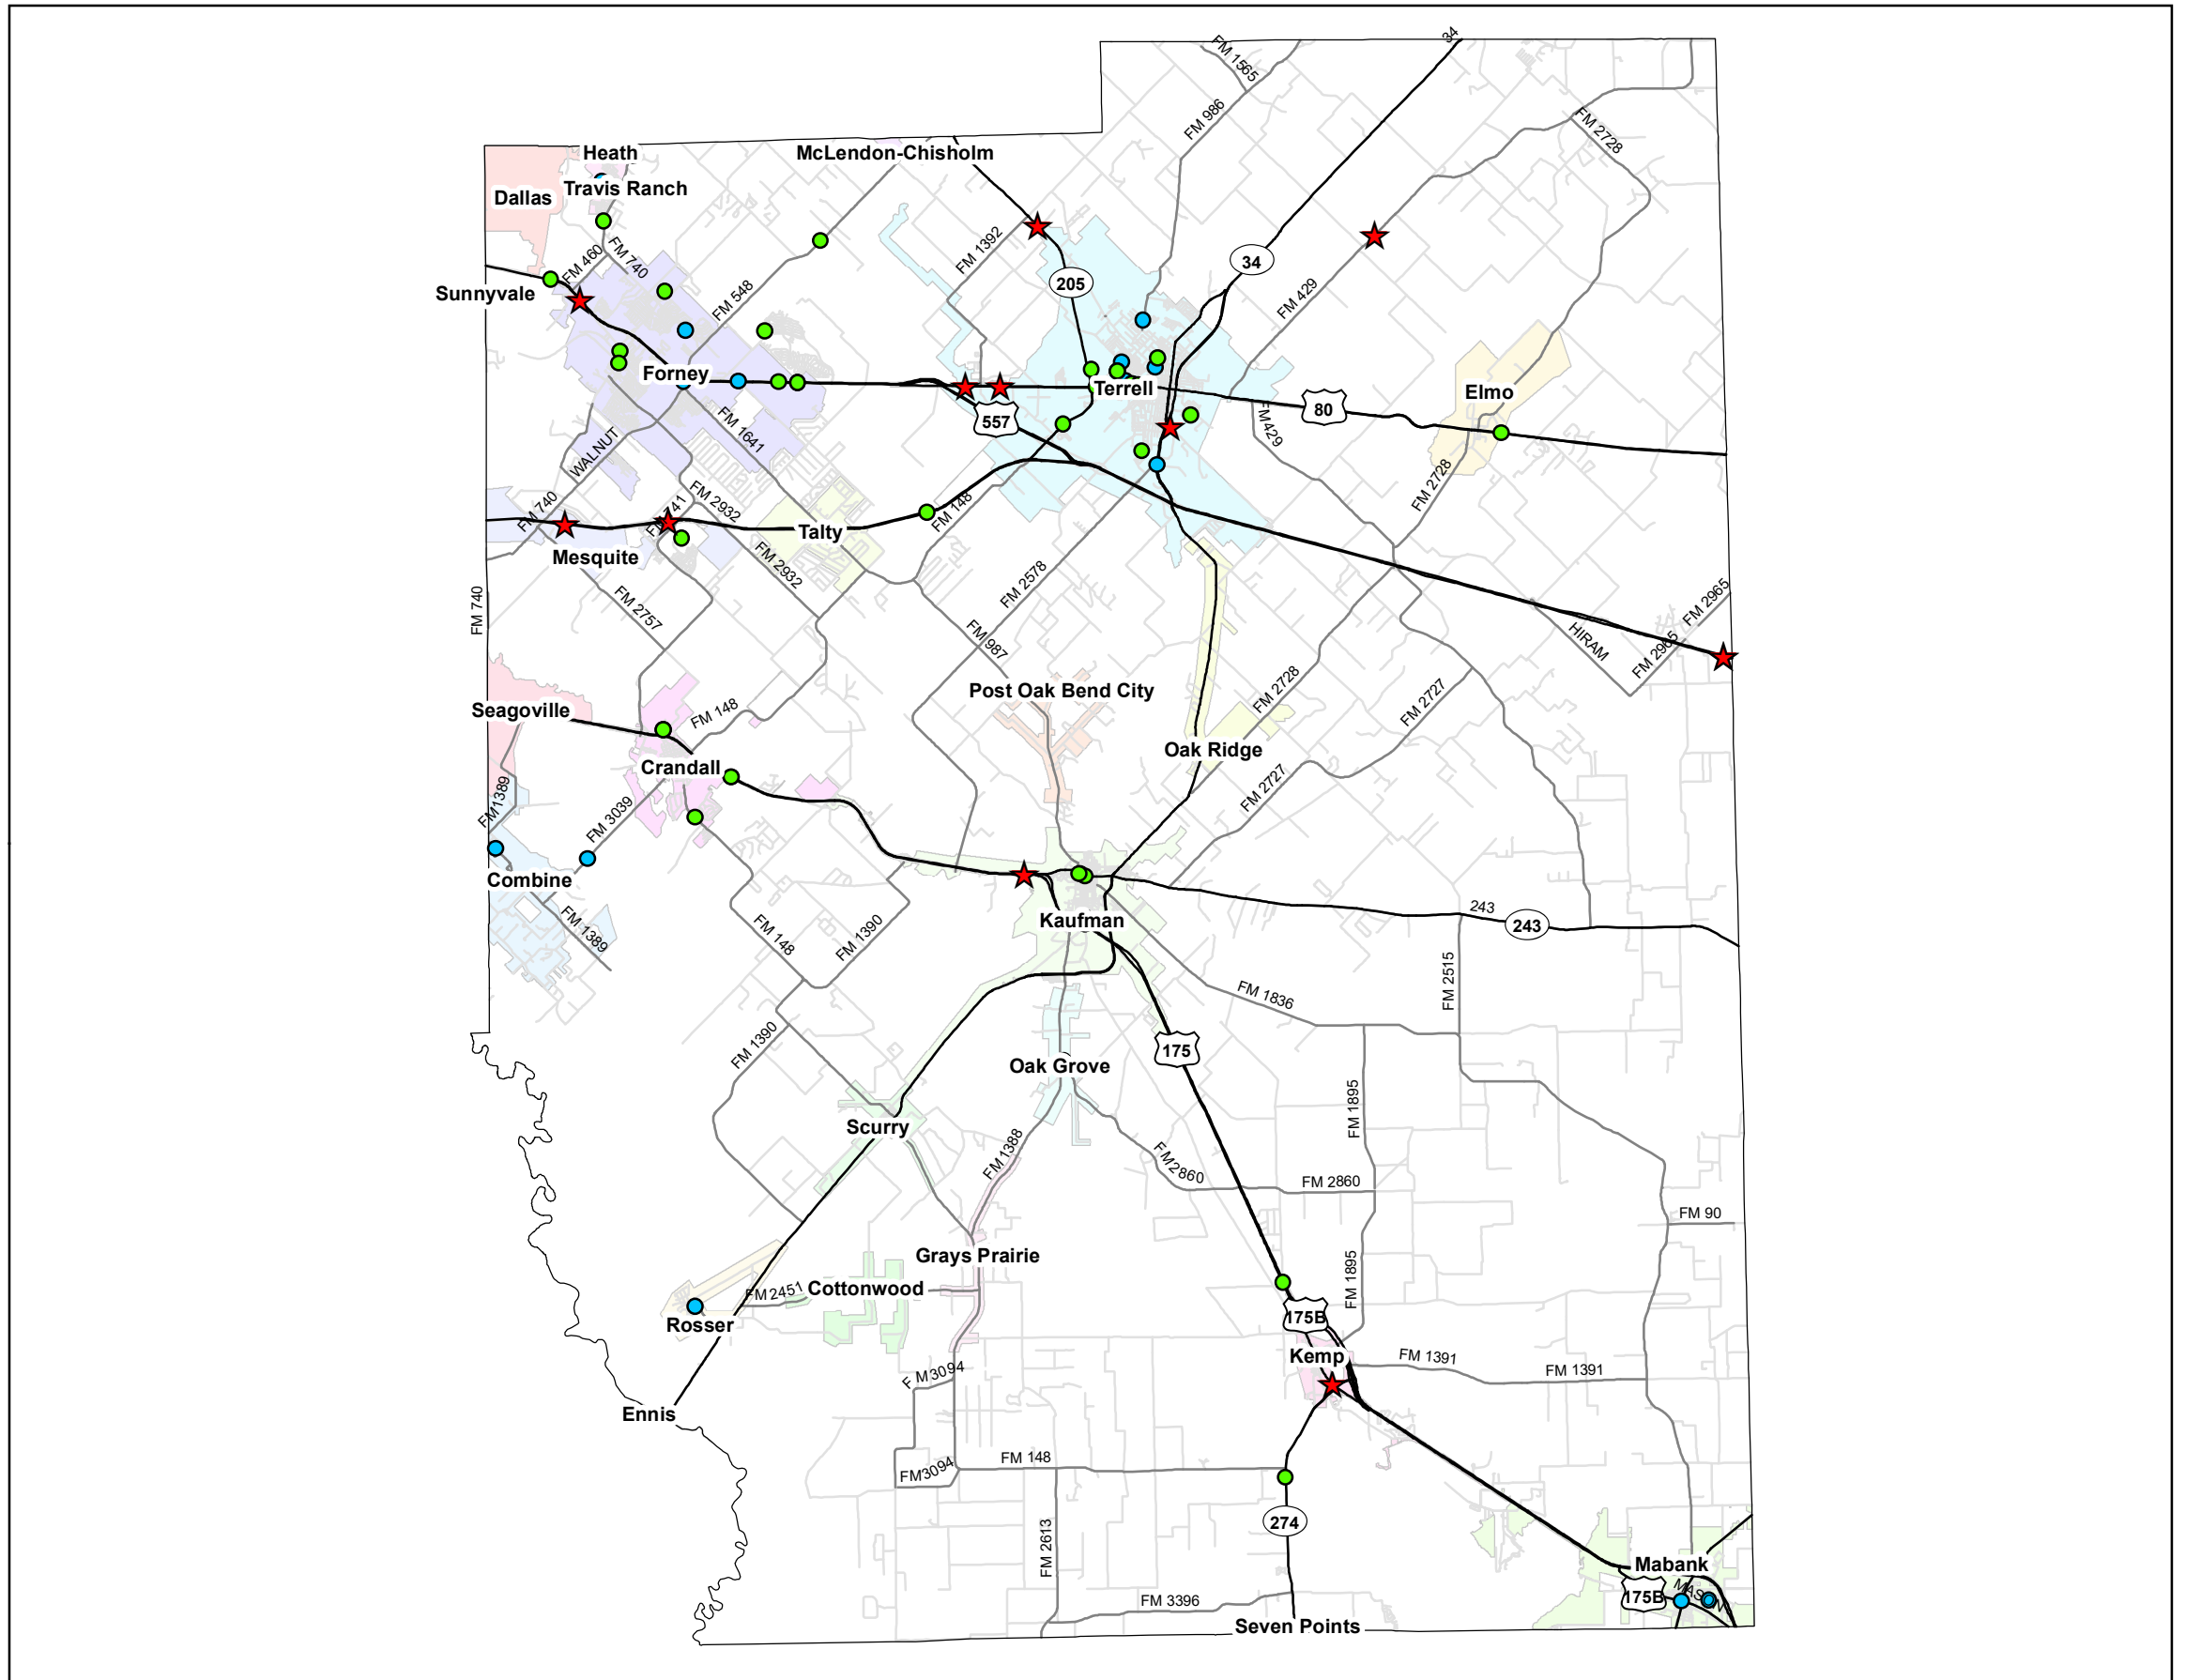

Kaufman County

Bicycle and Pedestrian Crash Locations (2015 - 2019)

Legend

- ★ Fatal Bicycle or Pedestrian Crash Location (12)
- Non-Fatal Pedestrian Crash Location (40)
- Non-Fatal Bicycle Crash Location (21)
- Highway
- Major Arterial
- Minor Arterial

1.) Source: TxDOT's Crash Records Information System - 2015-2019 data is current as of January 2020. All TxDOT disclaimers apply.
 2.) Data displayed contains reportable crashes with latitude and longitude information. Additional crashes may have occurred.
 3.) This data is composed of TxDOT "Reportable Crashes" that occurs or originates on a traffic way, results in injury to or death of any person, or damage to the property of any person to the apparent extent of \$1,000.