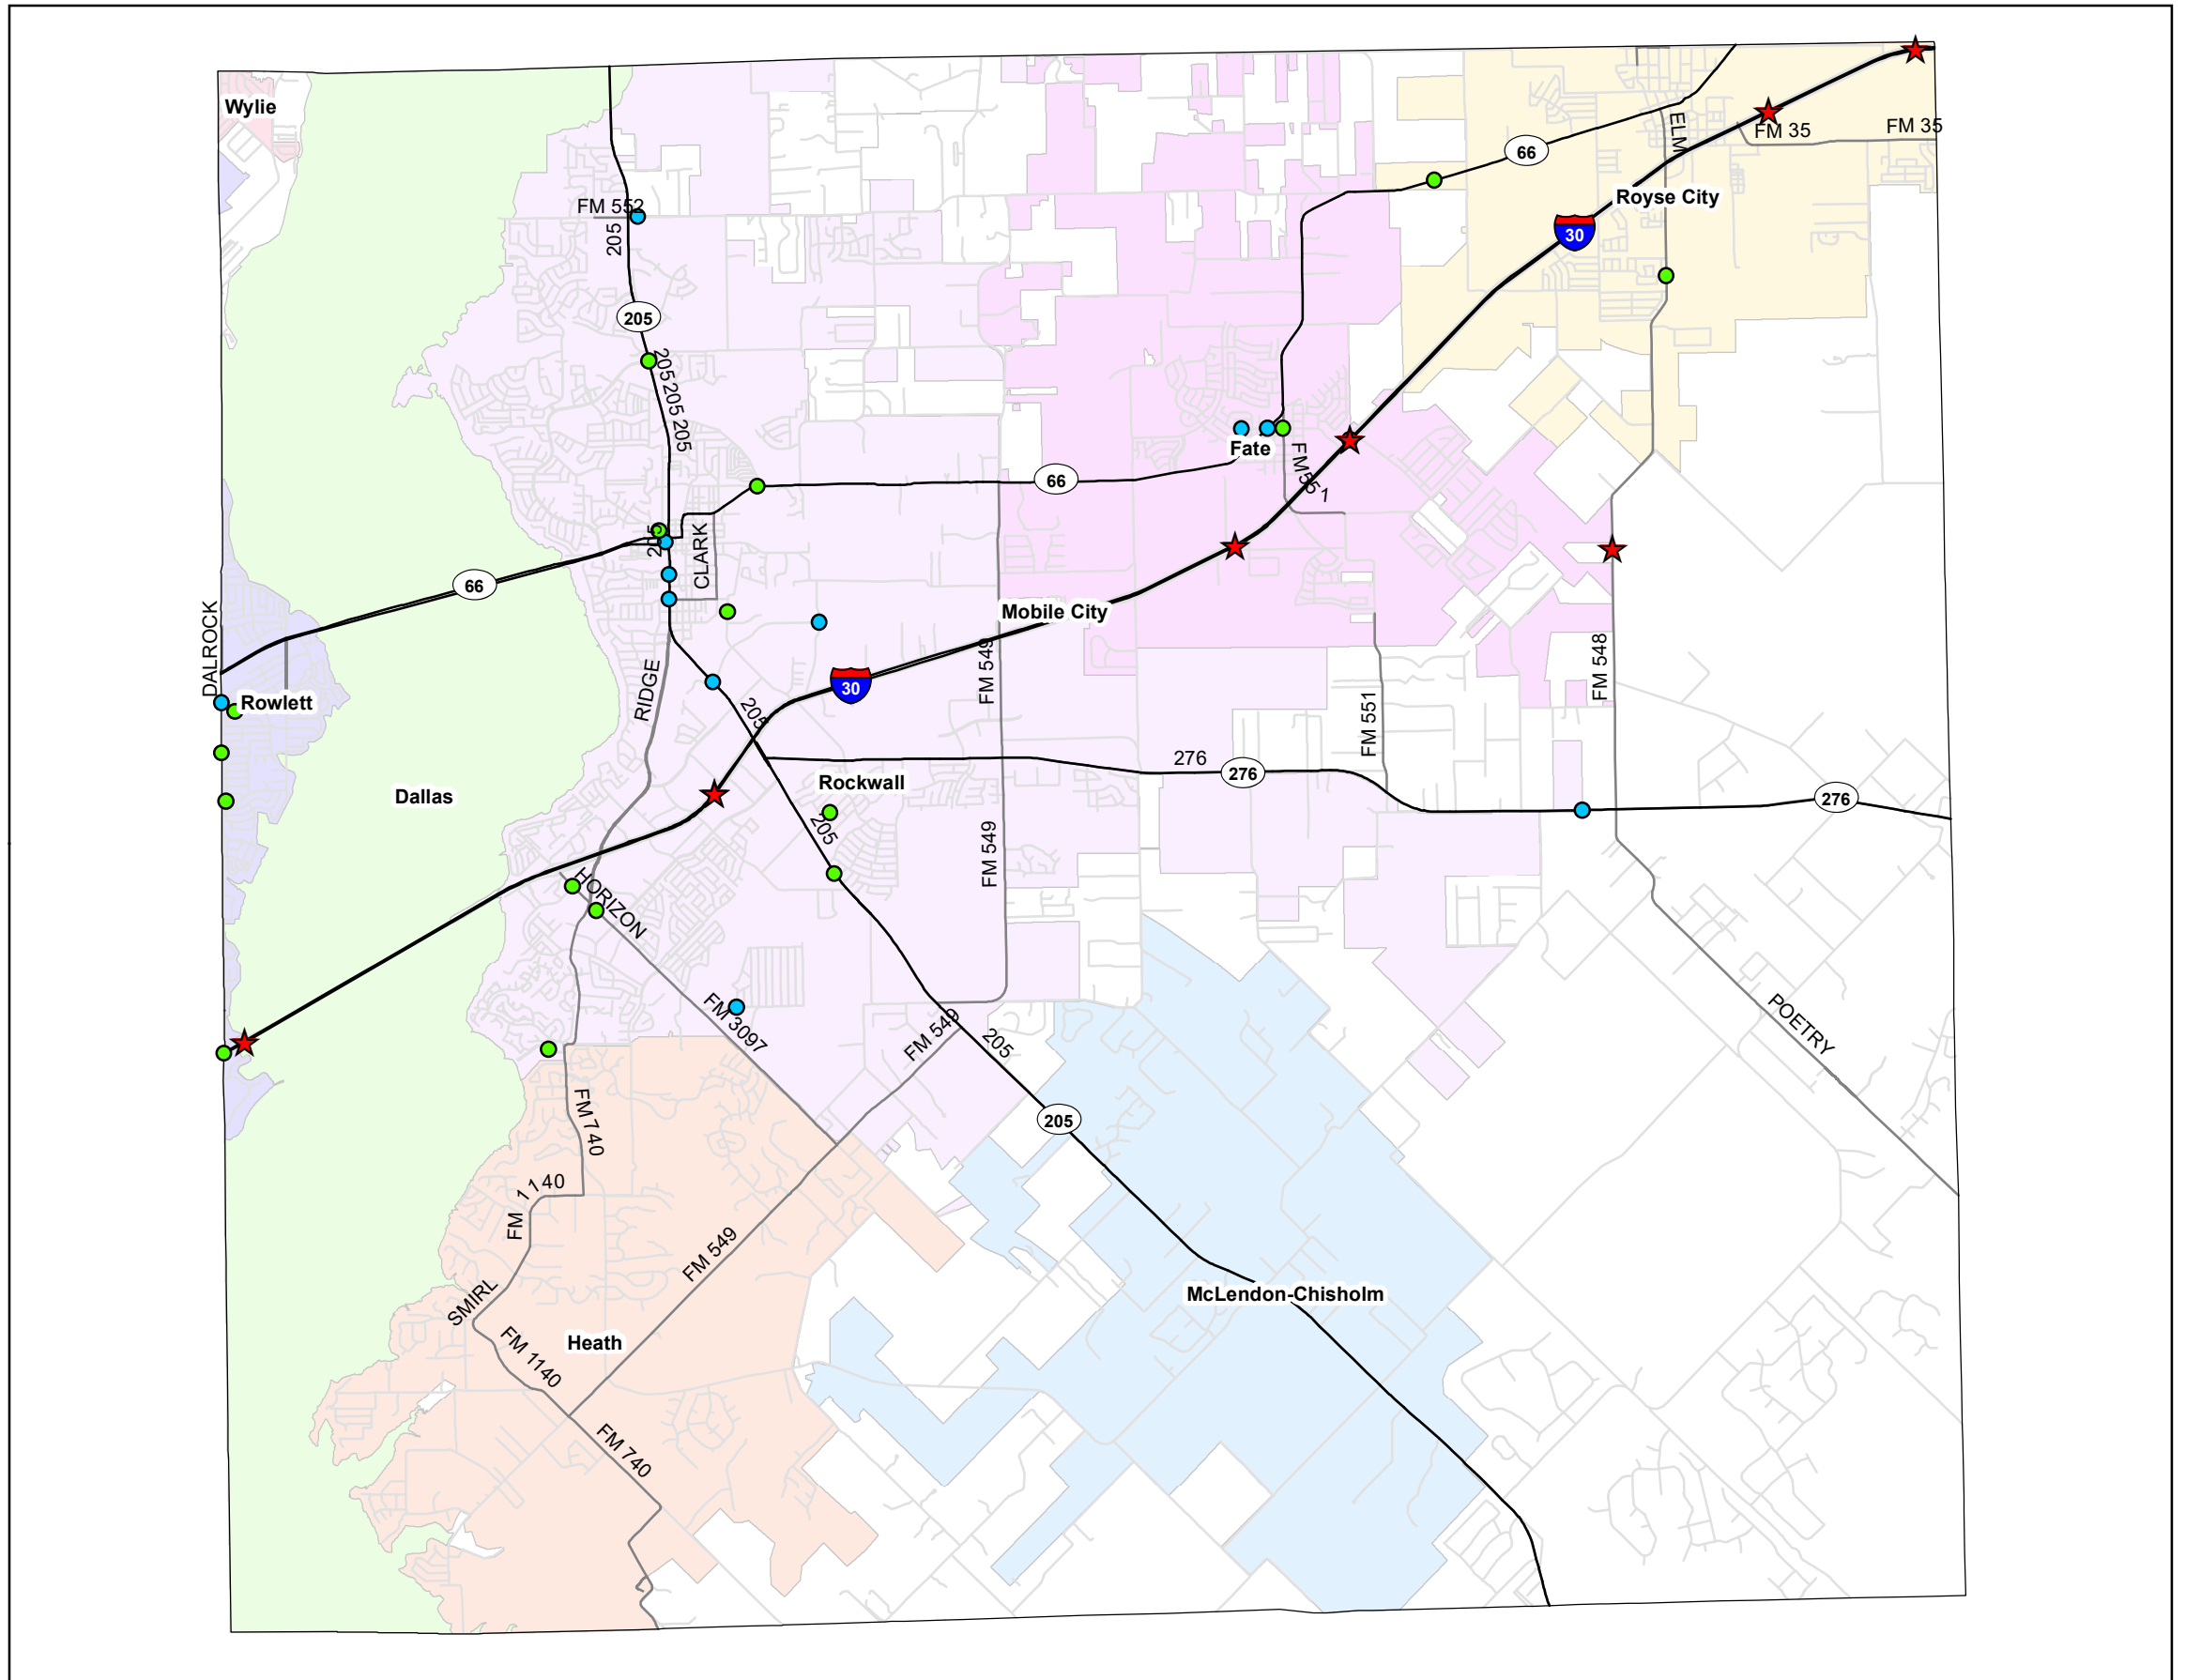

Rockwall County

Bicycle and Pedestrian Crash Locations (2015 - 2019)

Legend

- ★ Fatal Bicycle or Pedestrian Crash Location (9)
- Non-Fatal Pedestrian Crash Location (16)
- Non-Fatal Bicycle Crash Location (12)
- Highway
- Major Arterial
- Minor Arterial

**NCTCOG 12 County
Metropolitan Planning Area**

1.) Source: TxDOT's Crash Records Information System - 2015-2019 data is current as of January 2020. All TxDOT disclaimers apply.
 2.) Data displayed contains reportable crashes with latitude and longitude information. Additional crashes may have occurred.
 3.) This data is composed of TxDOT "Reportable Crashes" that occurs or originates on a traffic way, results in injury to or death of any person, or damage to the property of any person to the apparent extent of \$1,000.