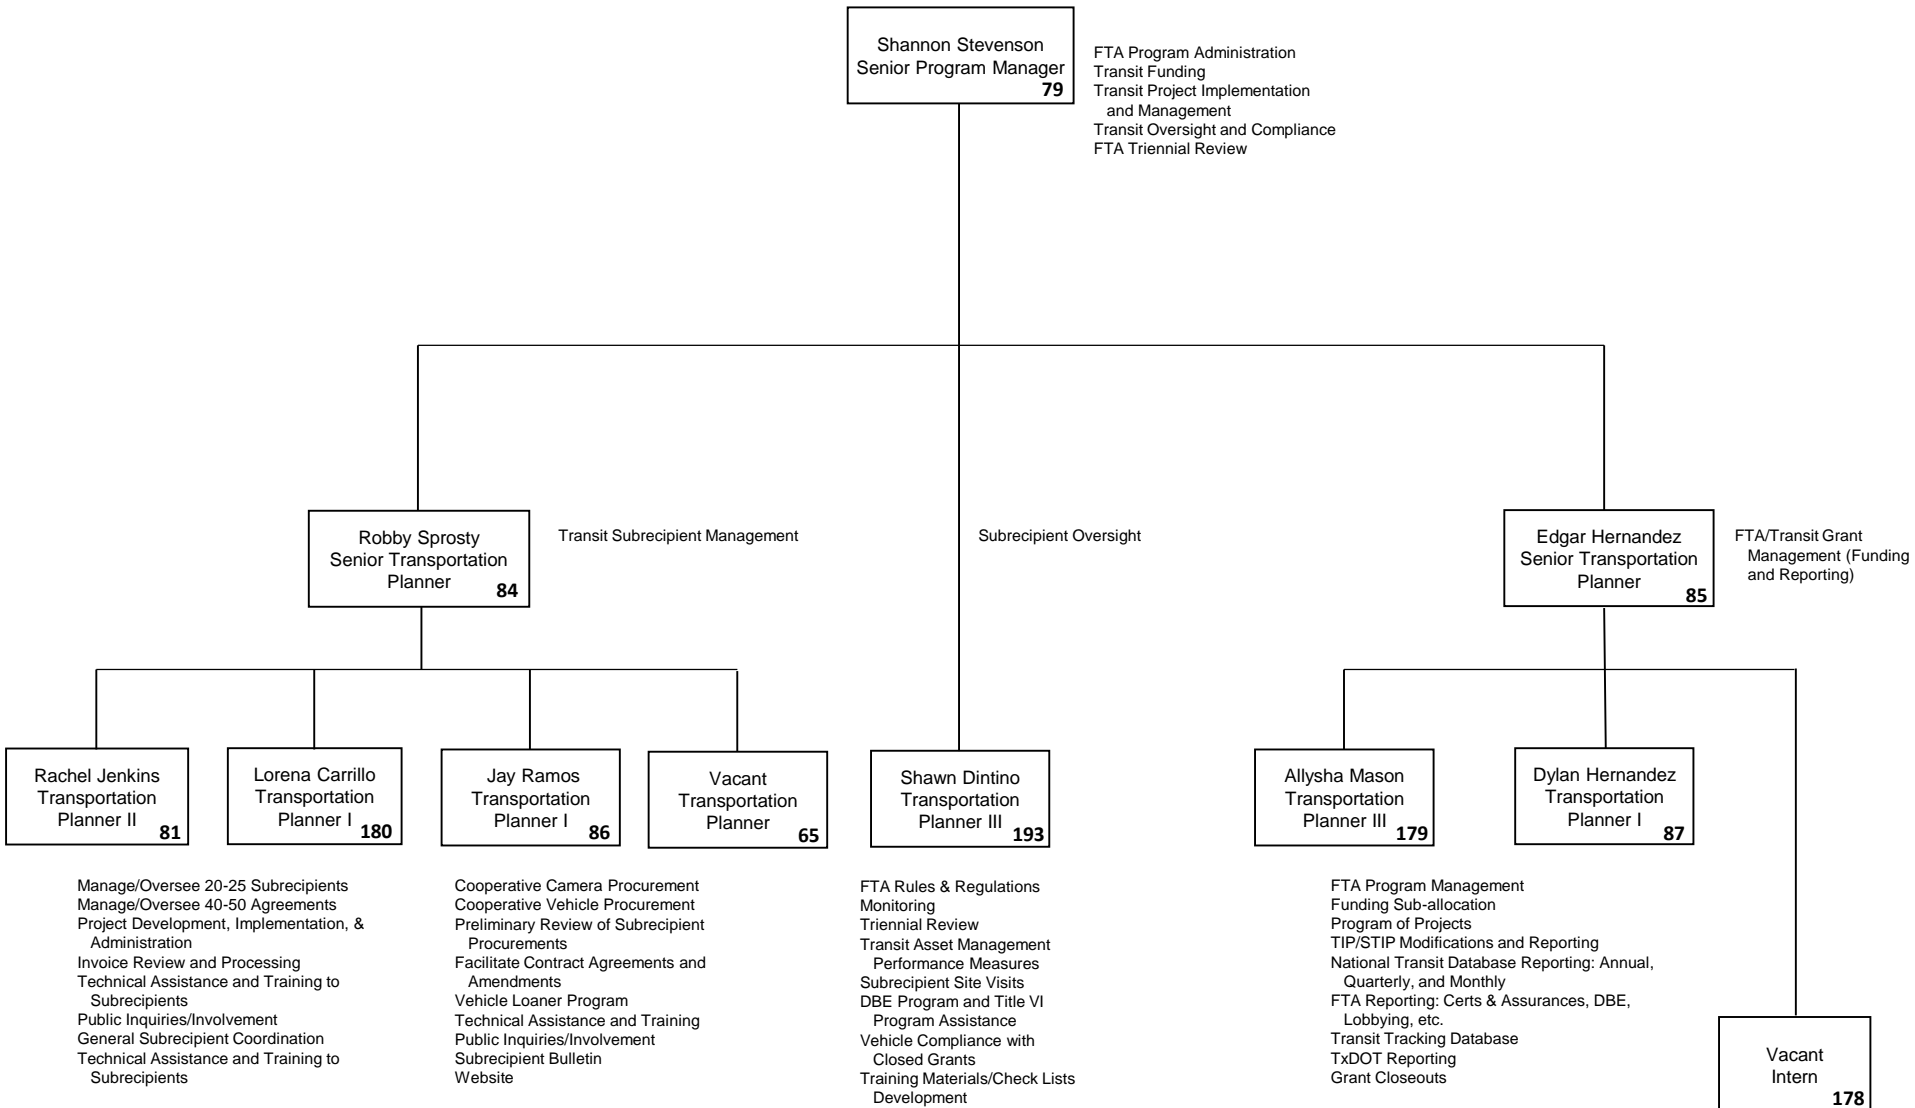

TRANSIT MANAGEMENT AND PLANNING

(Page 1 of 2)

TRANSIT MANAGEMENT AND PLANNING

(Page 2 of 2)

TRANSIT TEAMS CONNECTIONS

MPO Role

MPO Role & Designated Recipient Role

Designated Recipient Role

Transit Modeling: Long-Range

Mobility Management & MaaS

Subrecipient Implementation & Management

Transit Planning: Short-Range & Special Studies

Program Award Management & Reporting

Subrecipient Oversight & Compliance

Metropolitan Transportation Plan

Transit Management & Planning