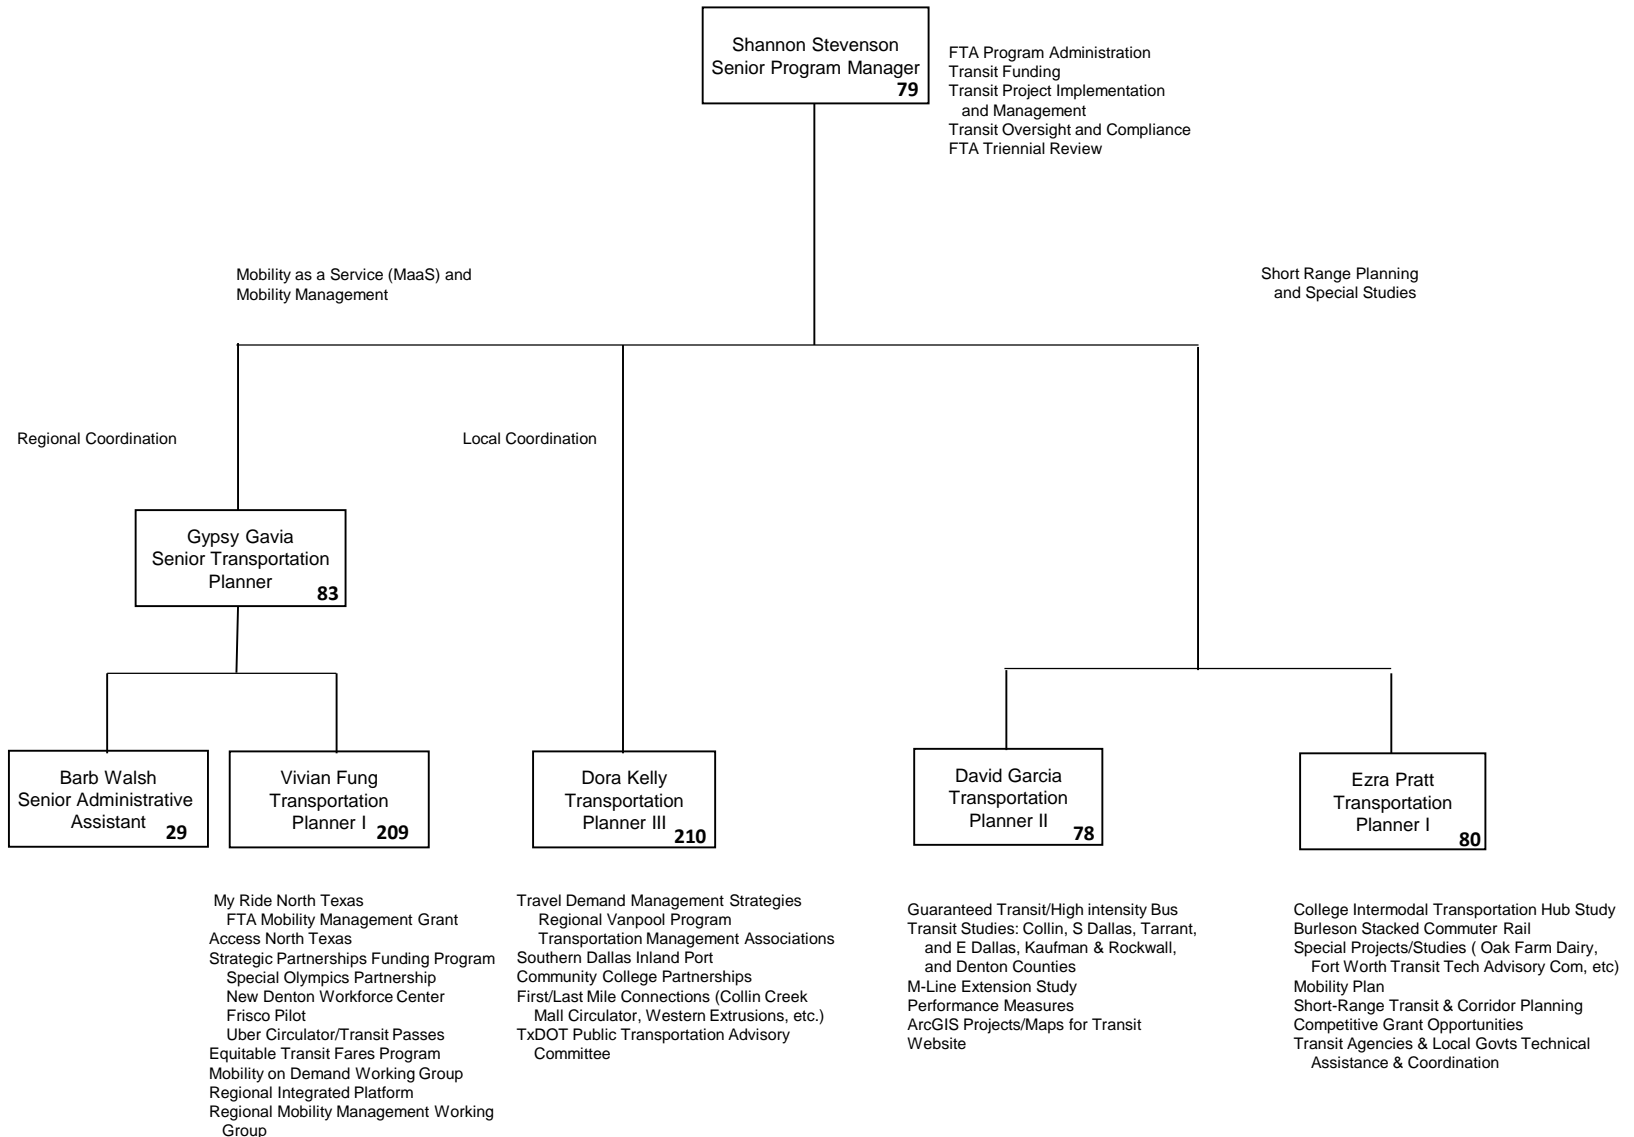

TRANSIT MANAGEMENT AND PLANNING

(Page 1 of 2)

TRANSIT MANAGEMENT AND PLANNING

(Page 2 of 2)

TRANSIT TEAMS CONNECTIONS

MPO Role

MPO Role & Designated Recipient Role

Designated Recipient Role

Transit Modeling: Long-Range

Mobility Management & MaaS

Subrecipient Implementation & Management

Transit Planning: Short-Range & Special Studies

Program Award Management & Reporting

Subrecipient Oversight & Compliance

Metropolitan Transportation Plan

Transit Management & Planning