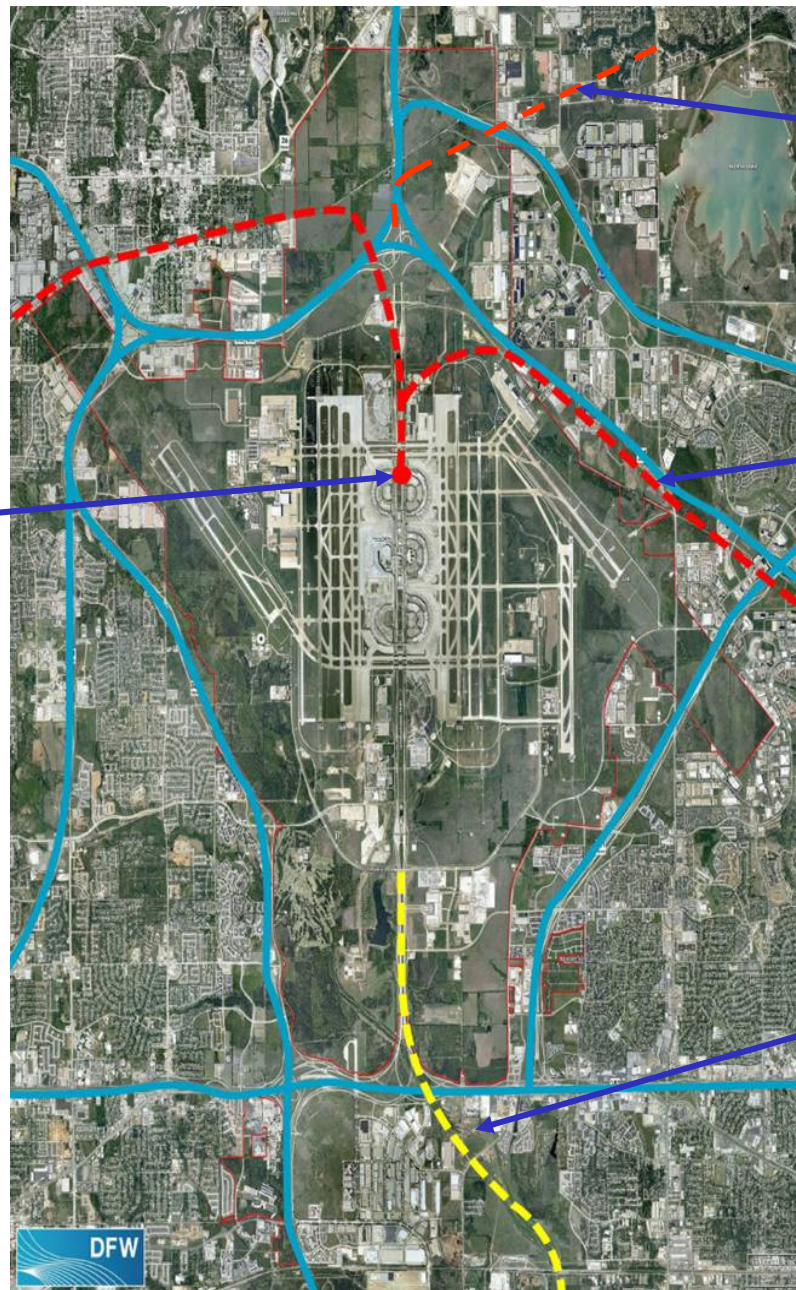

The T
FW Commuter Rail

DART
Dallas Commuter Rail

Station A-B
Regional Rail Station

DART
Dallas Light Rail

High Speed Rail

DFW