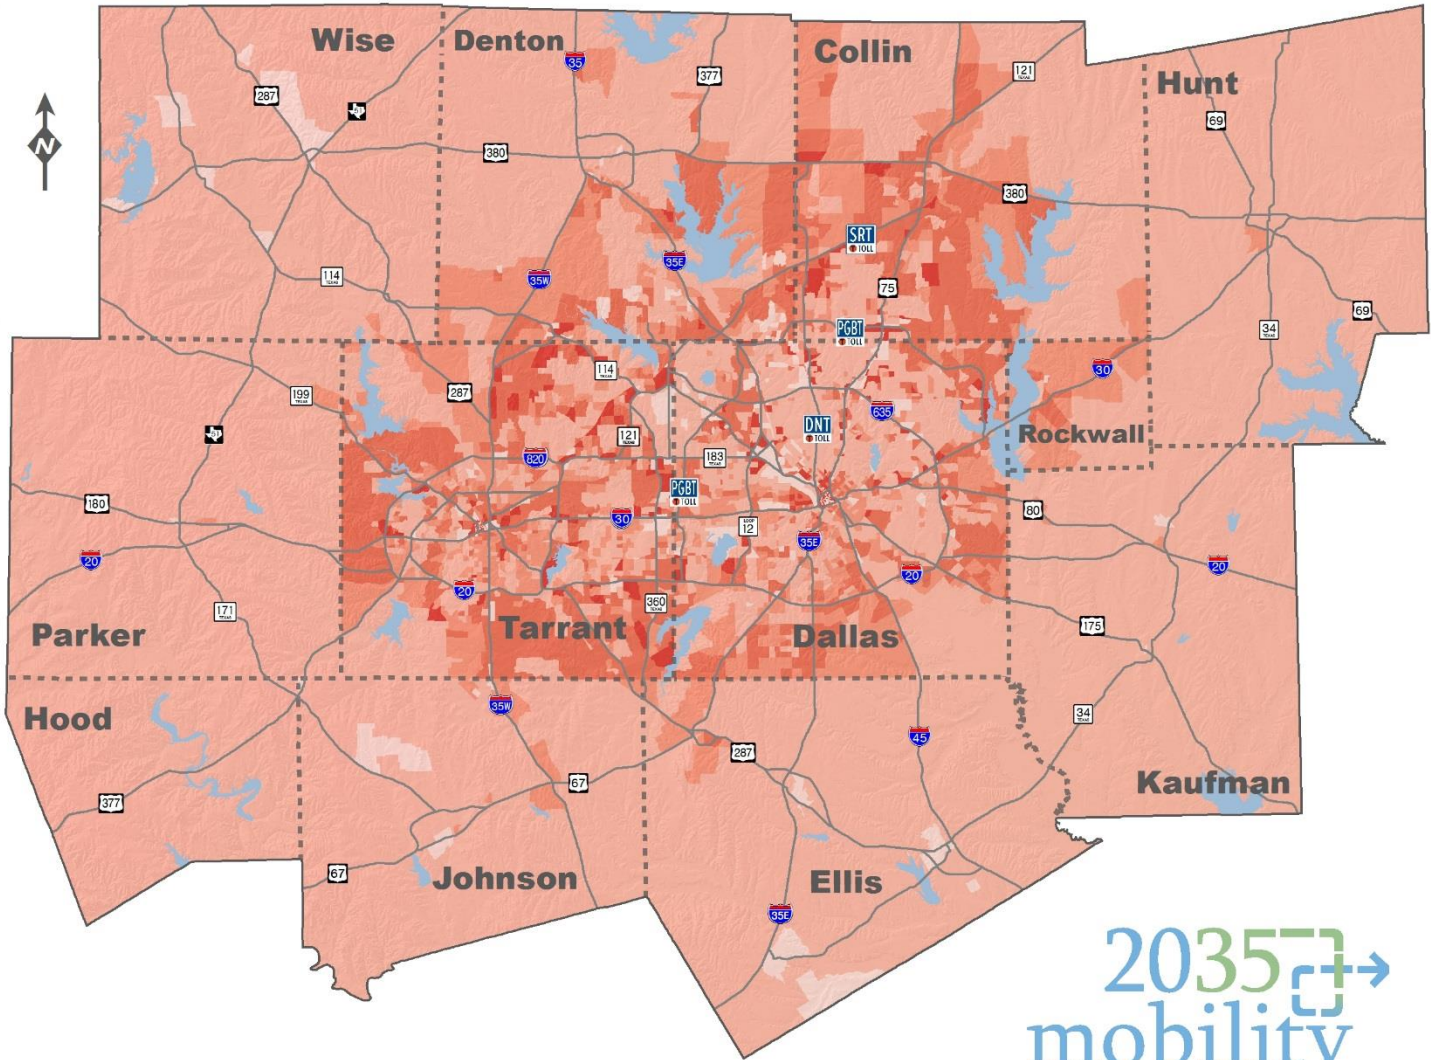

Change in Population Density: 2013-2035

Population density in persons per square mile by Traffic Survey Zone

Source: NCTCOG 2040 Demographic Forecast

North Central Texas
Council of Governments

June 13, 2013