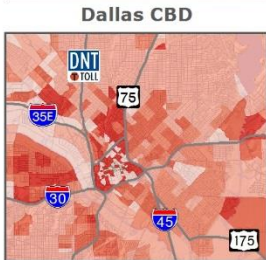

Change in Population Density: 2013-2035

Population density in persons per square mile by Traffic Survey Zone

Source: NCTCOG 2040 Demographic Forecast

North Central Texas
Council of Governments

June 13, 2013