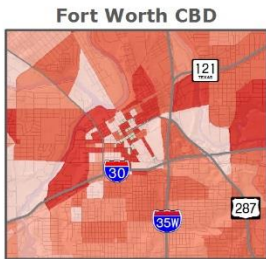

Change in Population Density: 2013-2035

Population density in persons per square mile by Traffic Survey Zone

Source: NCTCOG 2040 Demographic Forecast

North Central Texas
Council of Governments

June 13, 2013